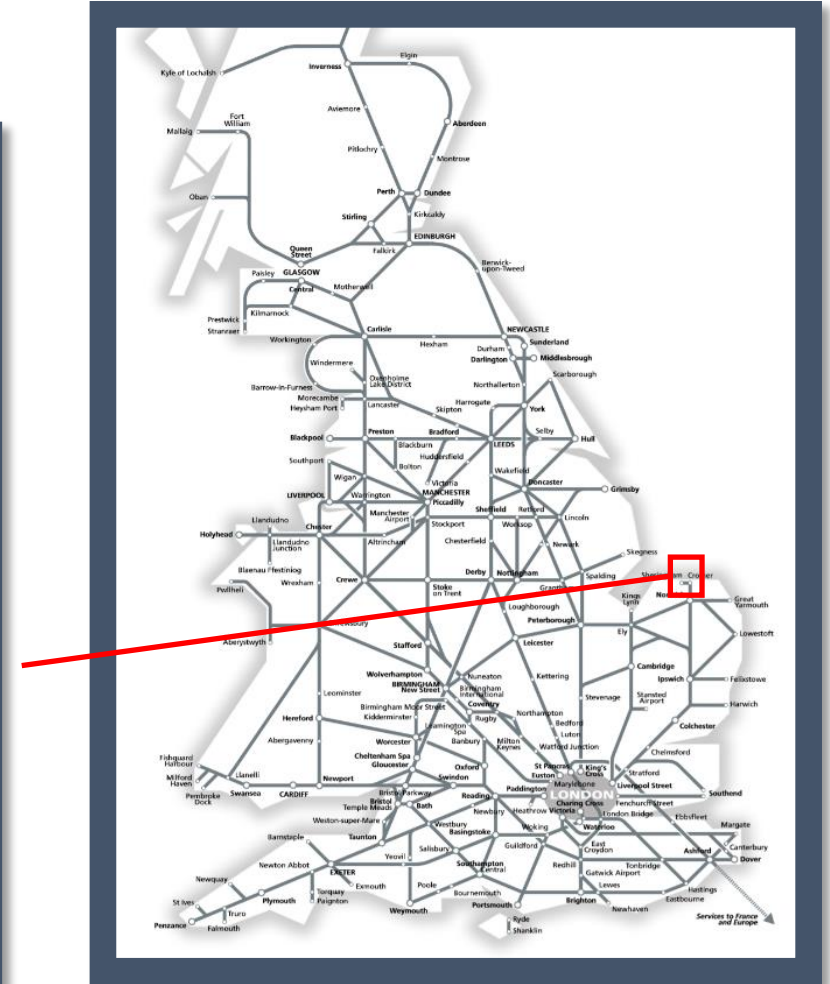

A fault with the signalling system between North Walsham and Cromer TOC affected: Greater Anglia

Key:

Disruption