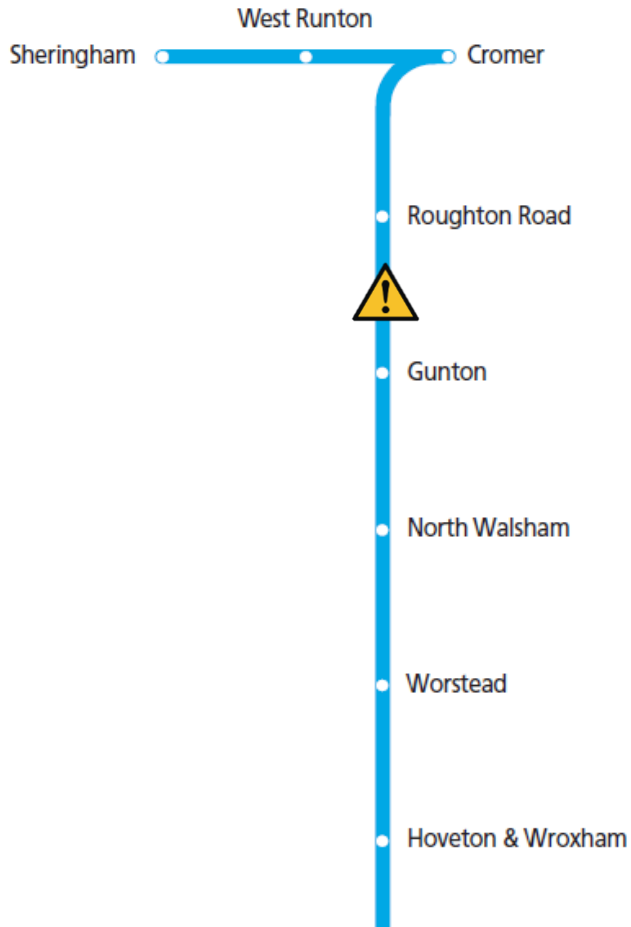

A fault with the signalling system between North Walsham and Cromer TOC affected: Greater Anglia

Key:

Disruption