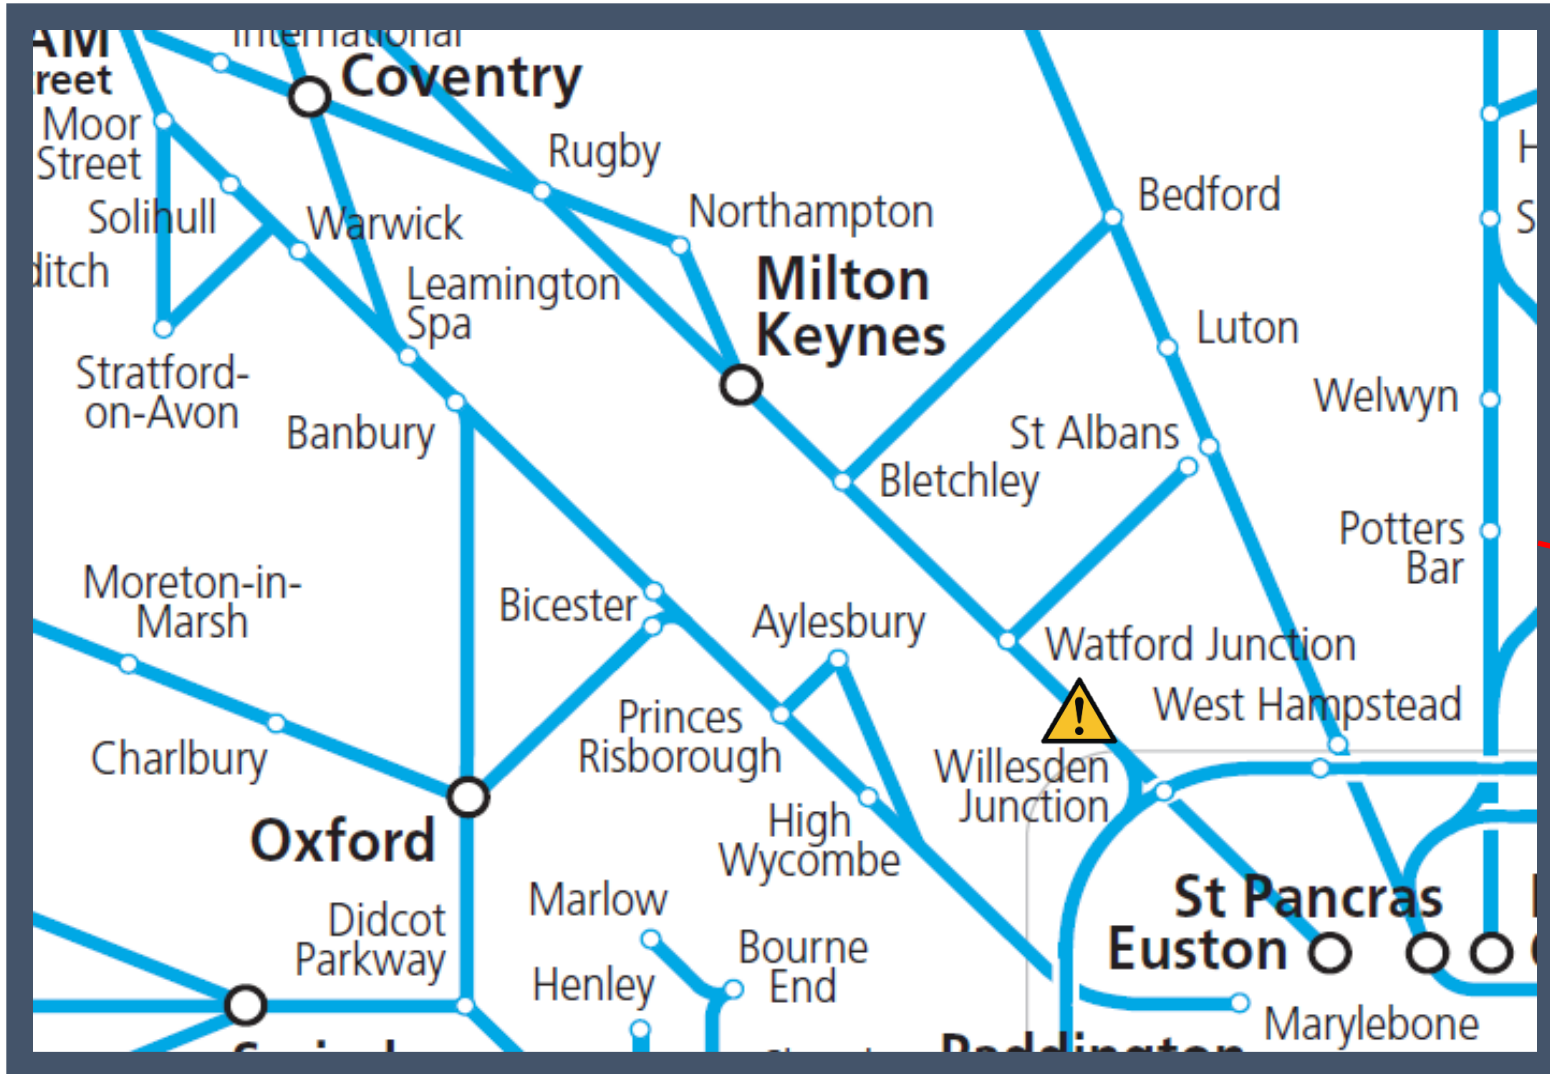

A fault with the signalling system at Watford Junction and London Euston TOCs affected: Avanti West Coast, London Northwestern Railway

Key:

Disruption