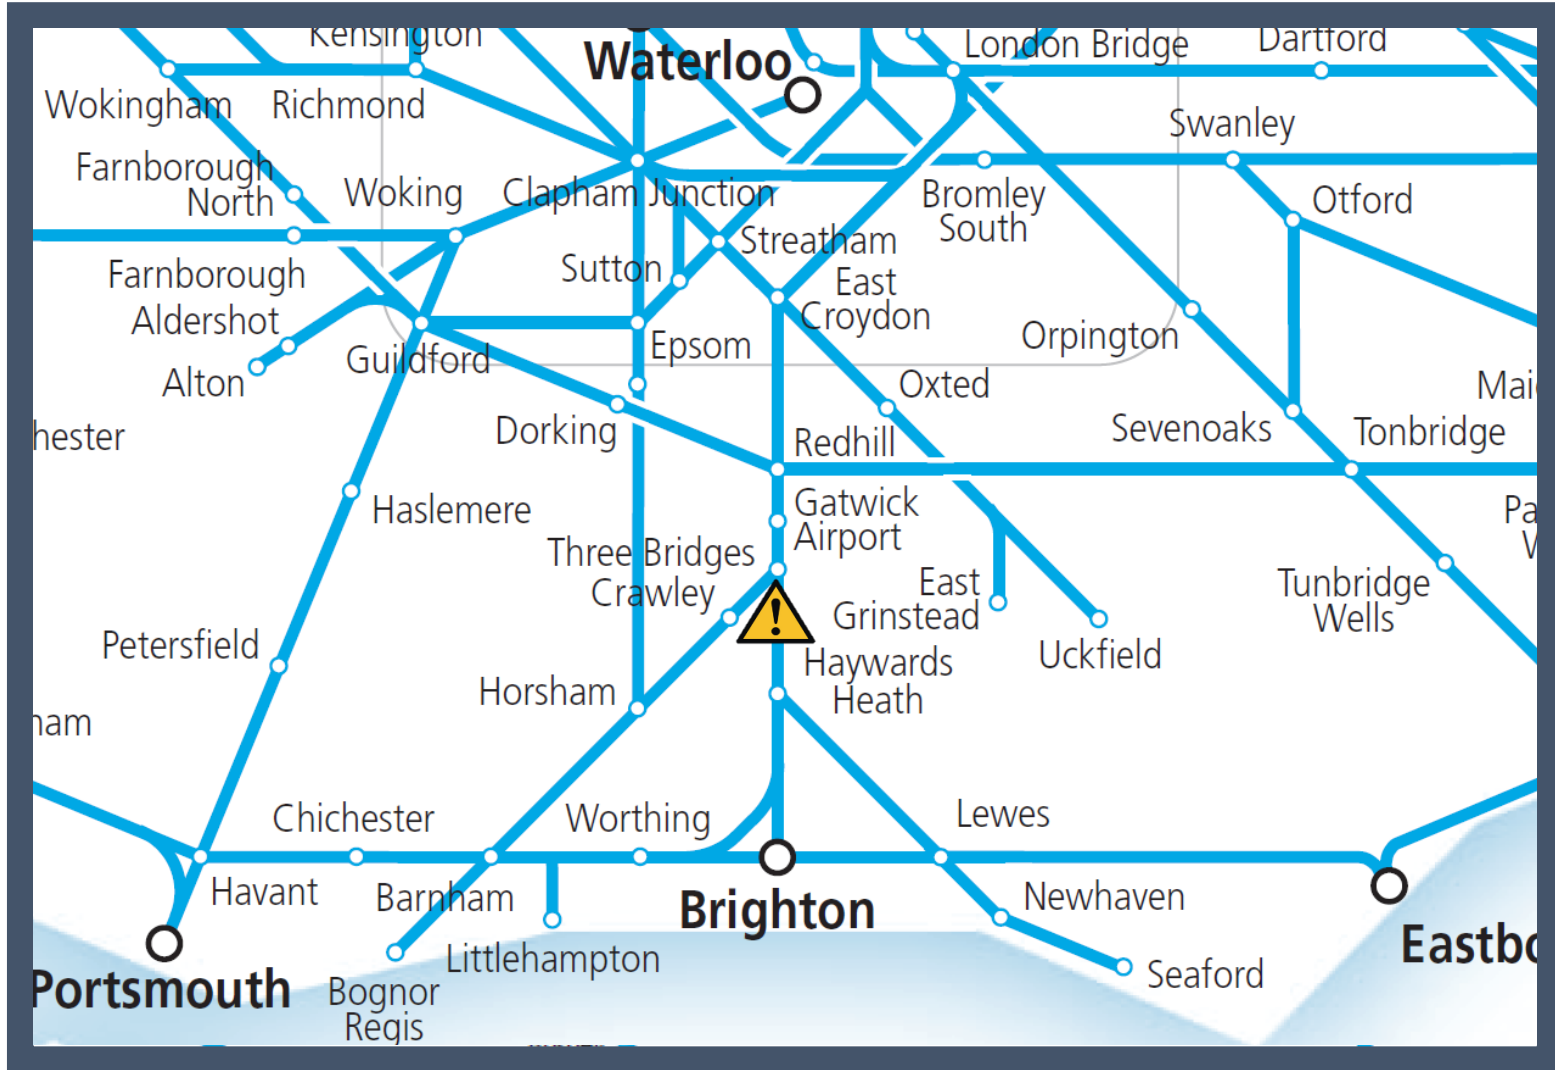

A failure of the electricity supply between East Croydon and Haywards Heath

TOCs affected: Southern, Thameslink

Key:

Disruption