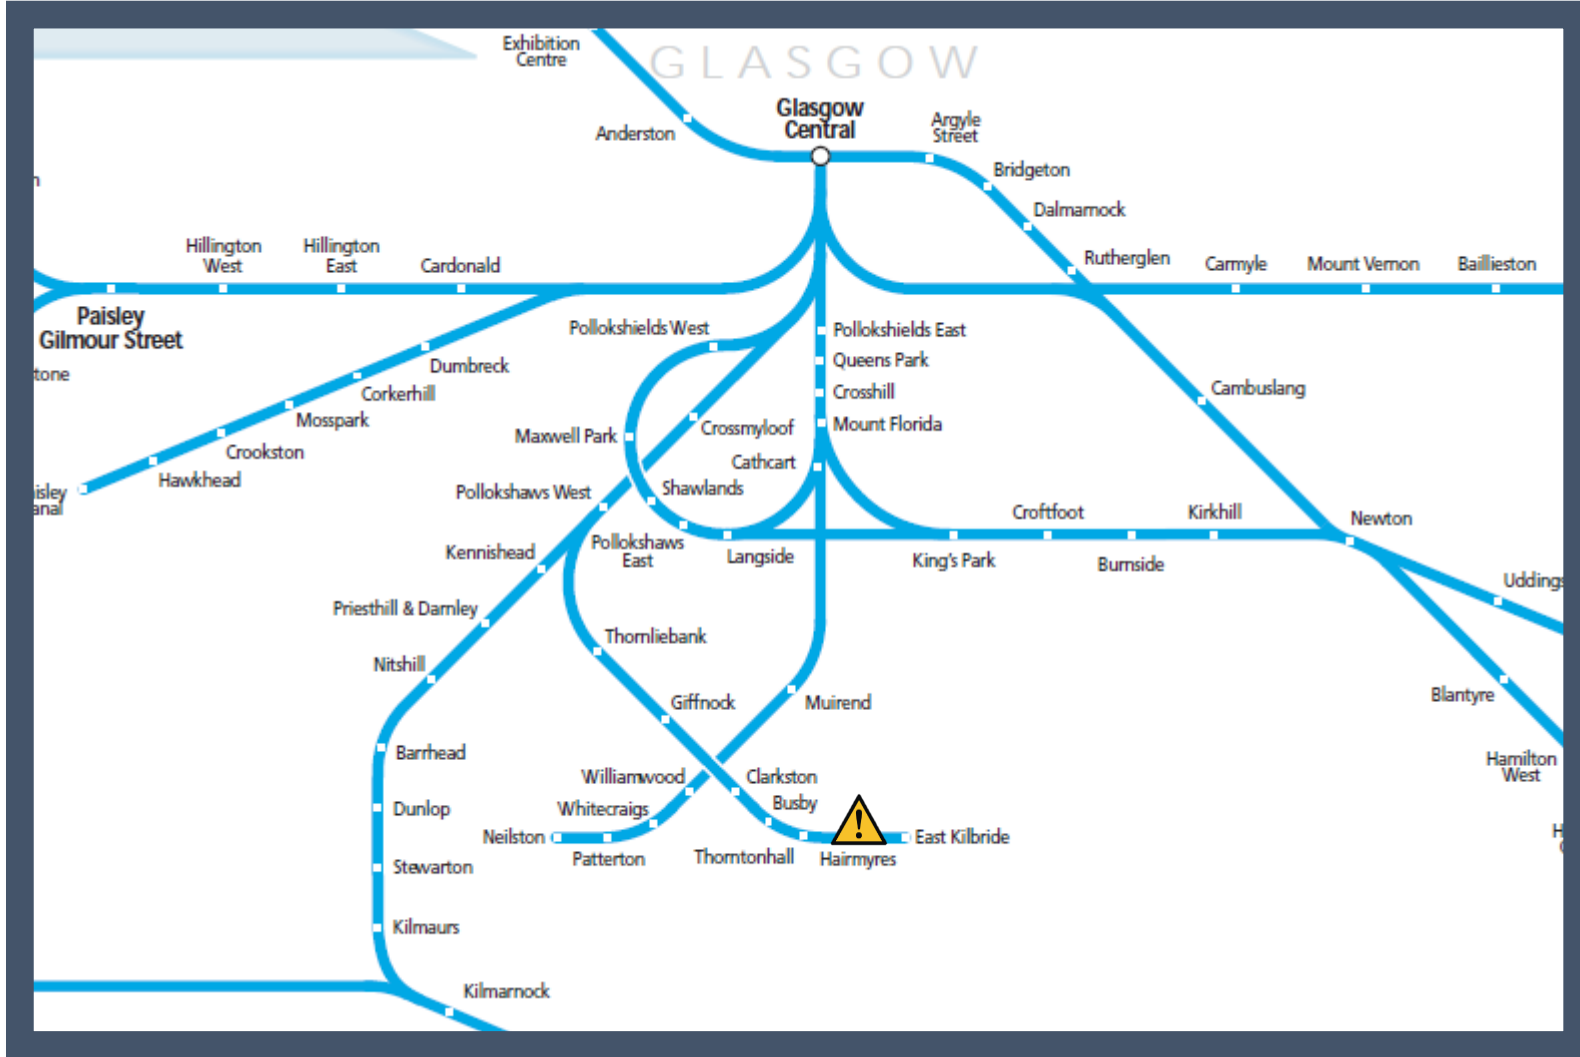

A fault with the signalling system between Glasgow Central and East Kilbride

TOC affected: ScotRail

Key:

Disruption