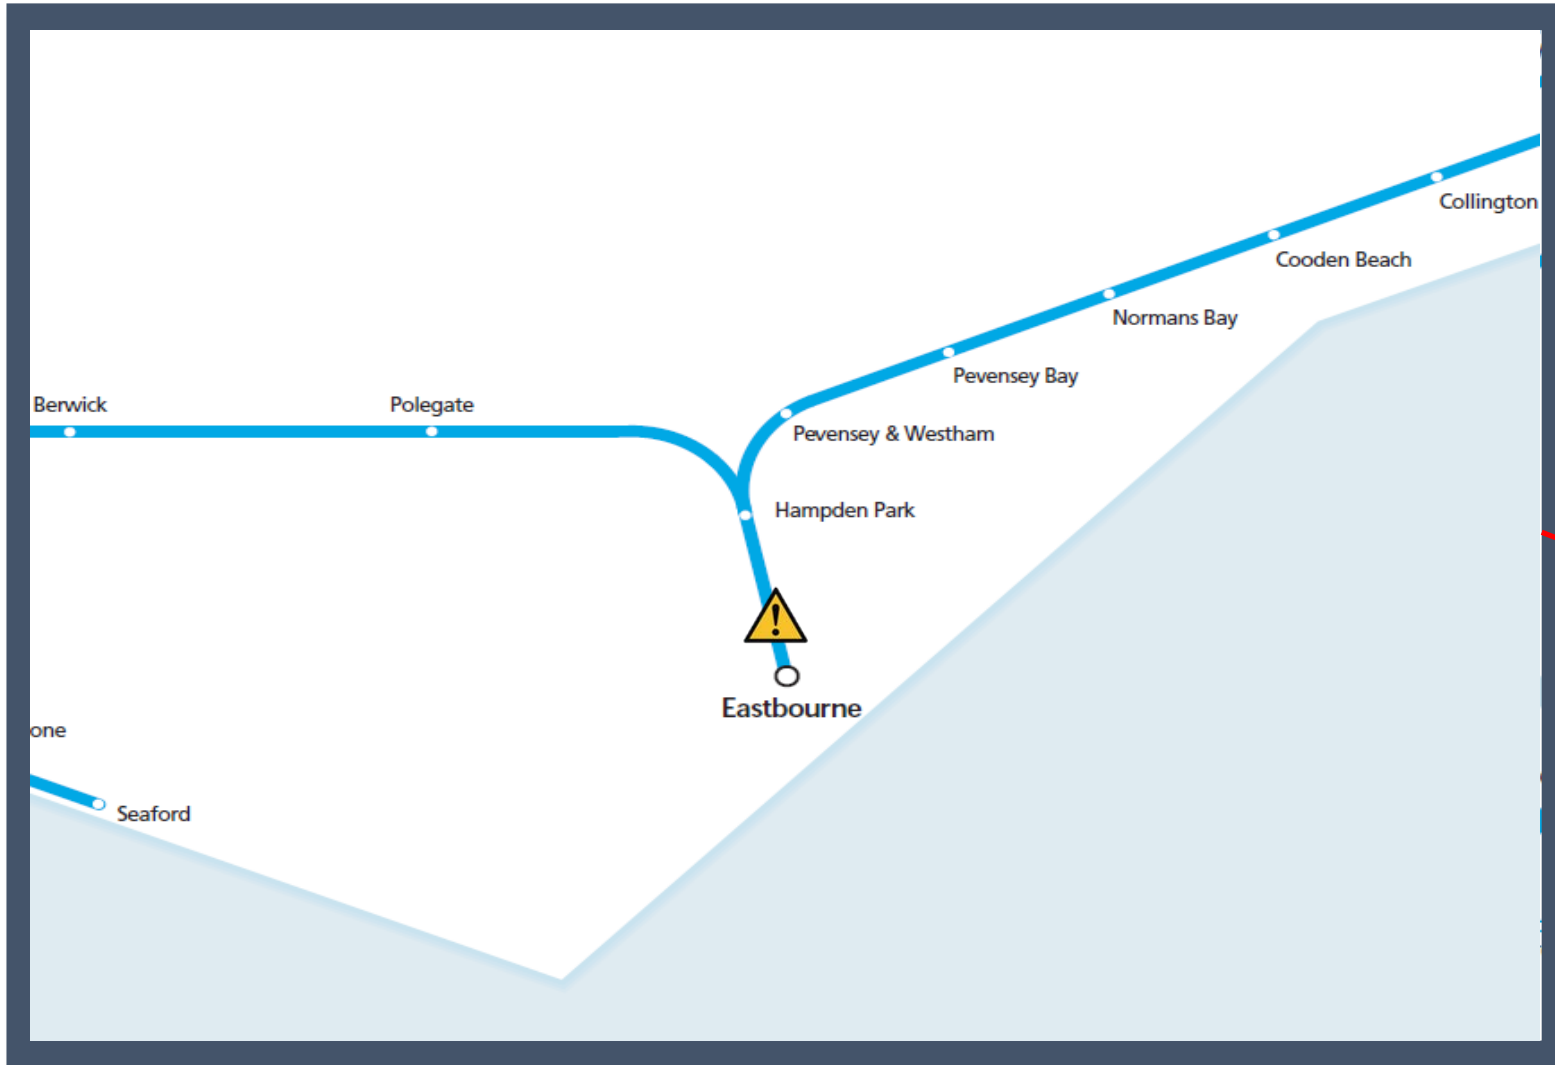

# The emergency services dealing with an incident at Eastbourne

TOC affected: Southern

Key:

Disruption