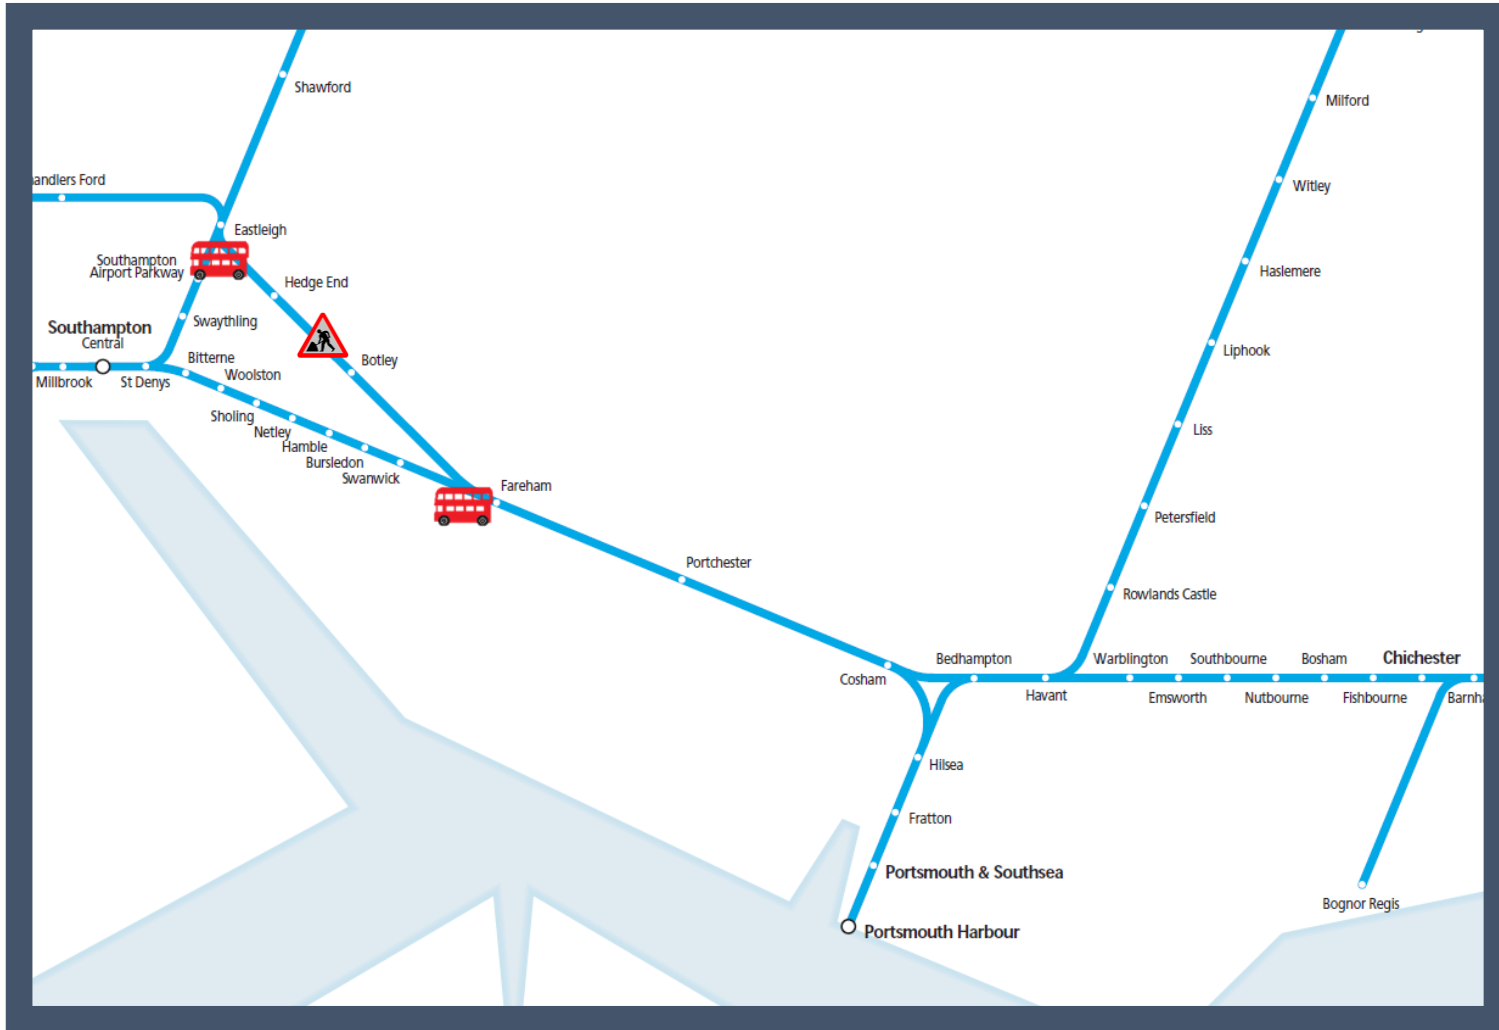

Buses replace trains between Eastleigh and Fareham

TOCs affected: Great Western Railway, South Western Railway

Key:

Engineering Works

Bus Replacement Services