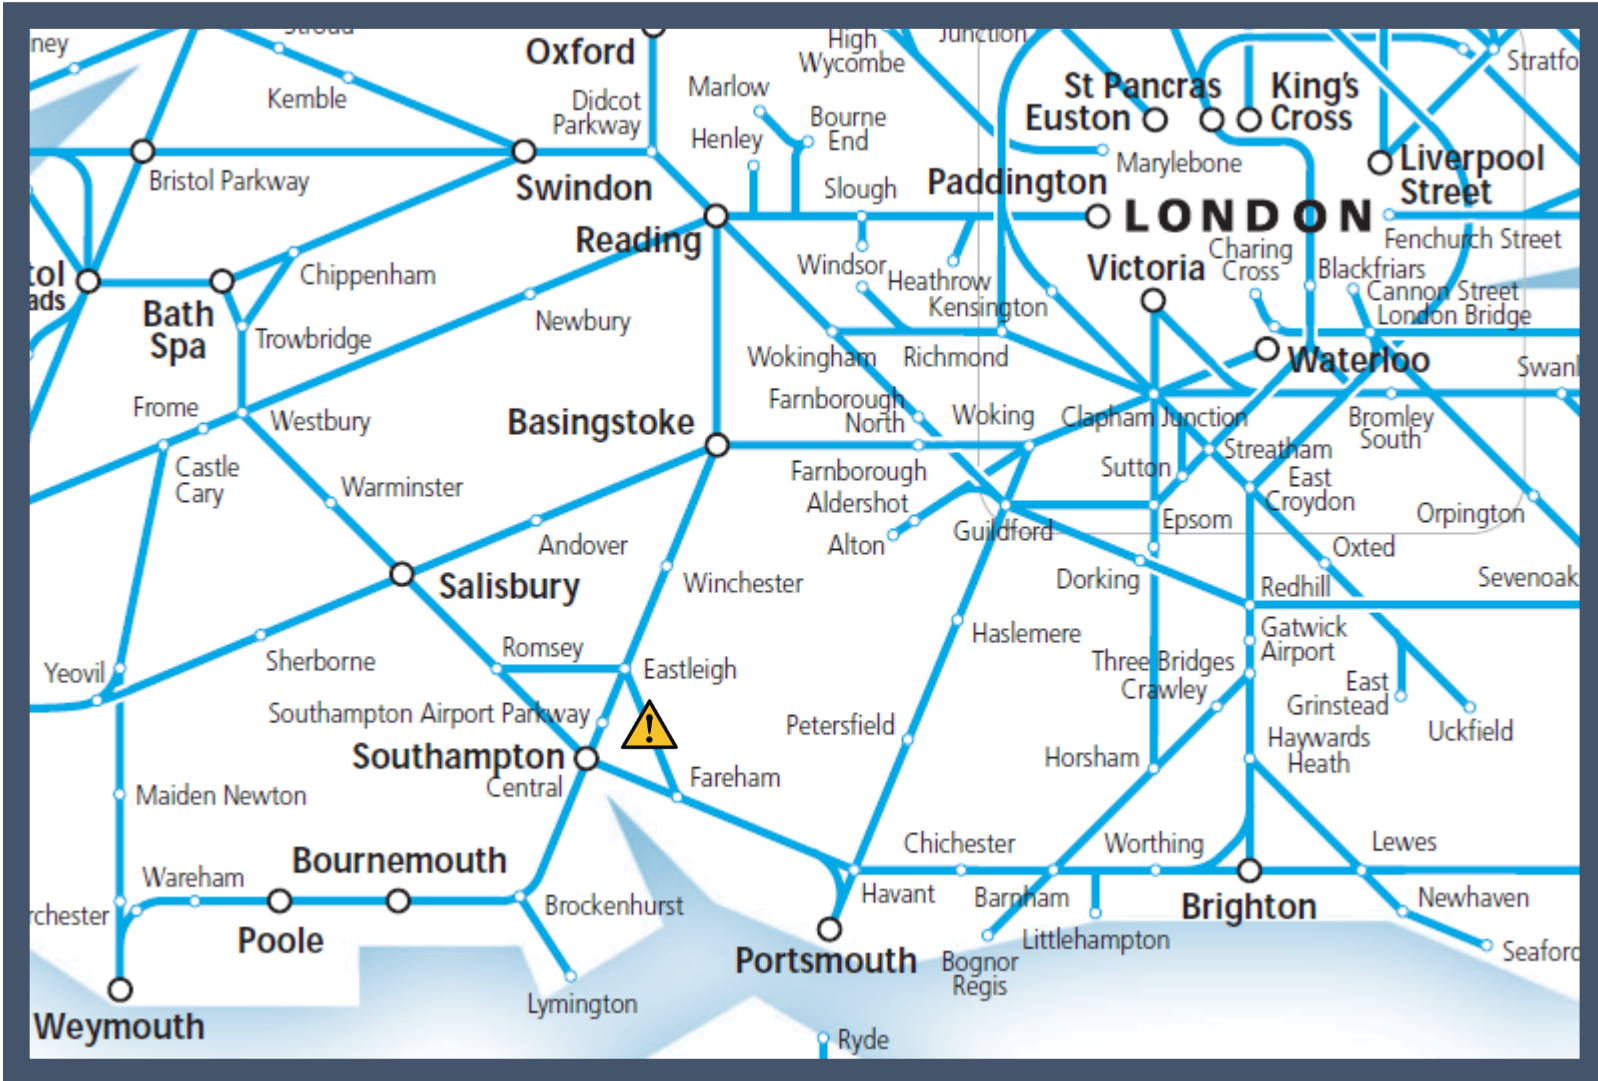

Flooding between Eastleigh and Fareham

TOC affected: South Western Railway

Key:

Disruption