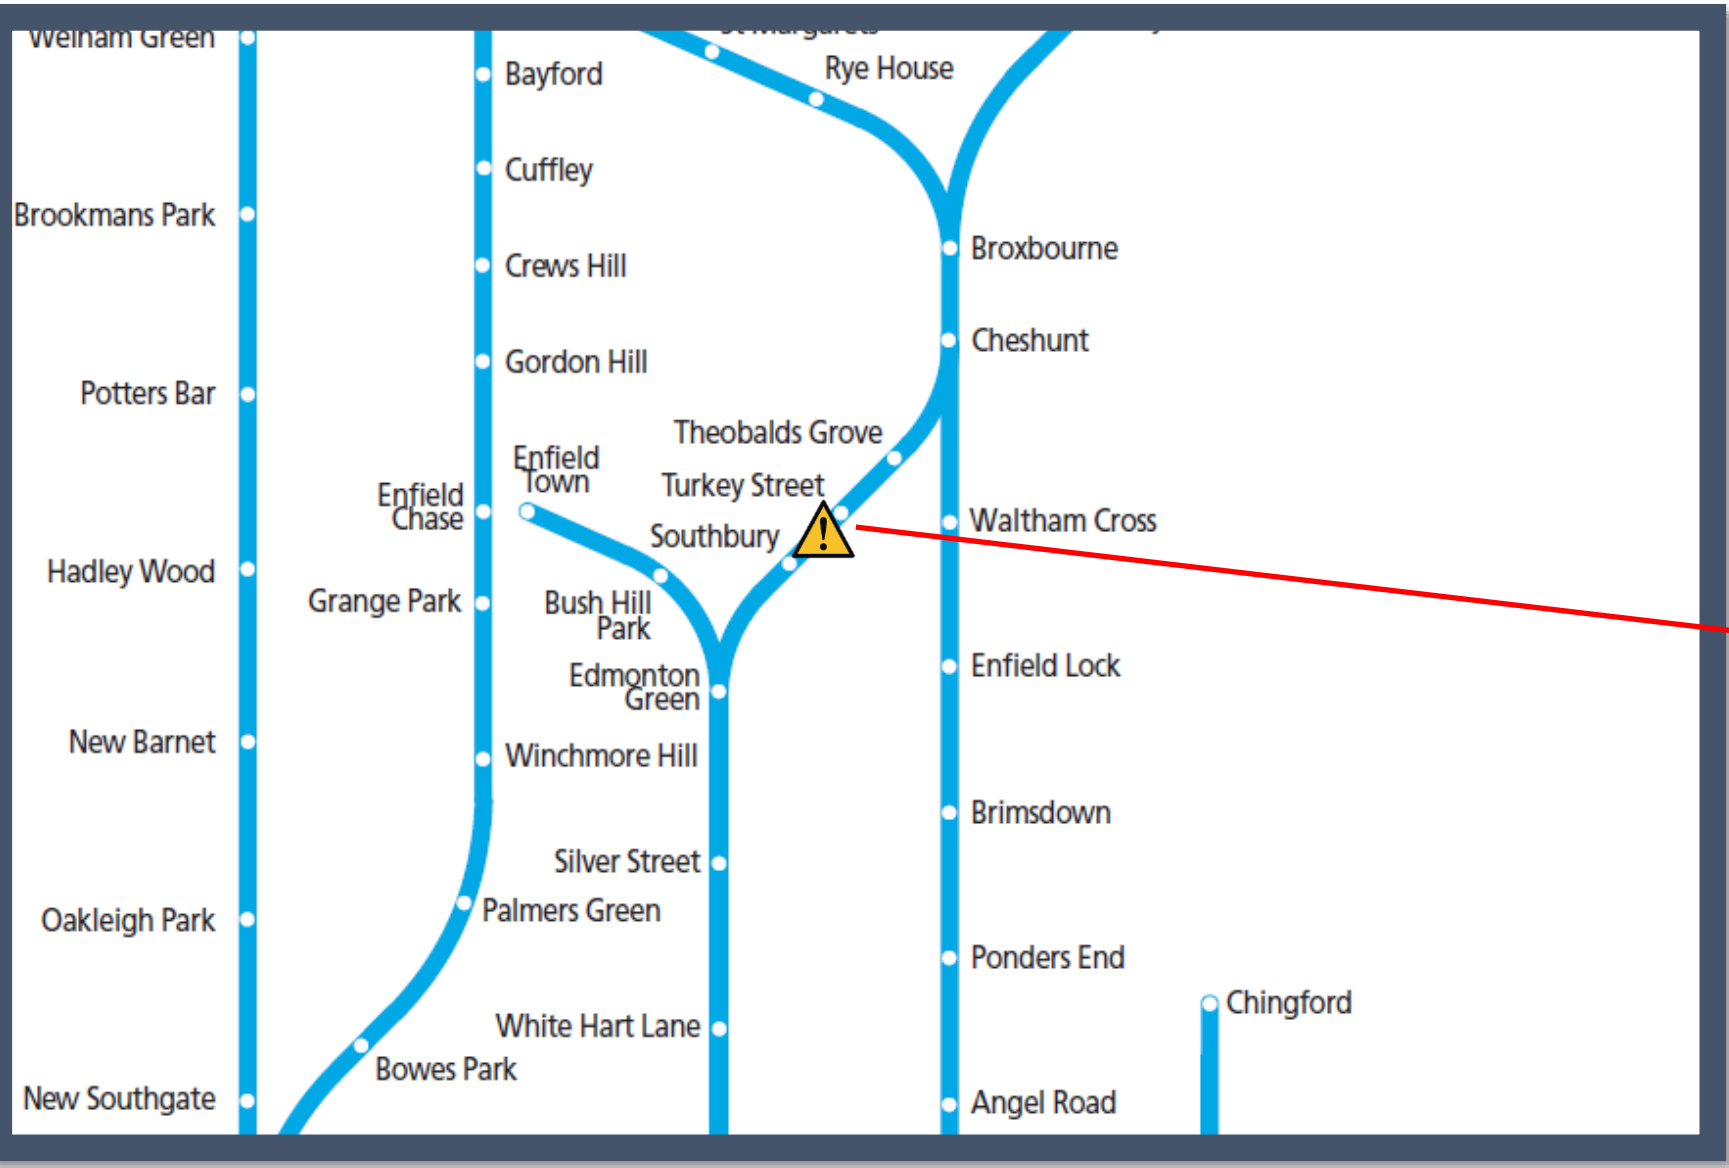

# A trespass incident between Edmonton Green and Cheshunt TOC affected: London Overground

Key:

	Disruption
--	------------