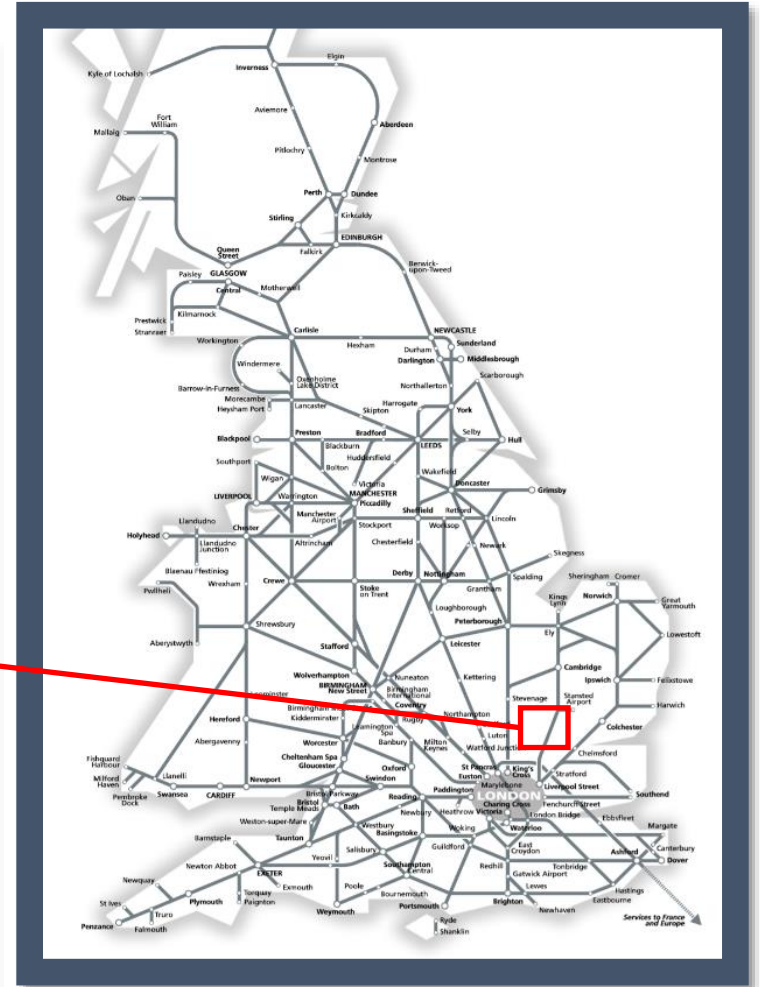

# A trespass incident between Edmonton Green and Cheshunt TOC affected: London Overground

Key:

	Disruption
--	------------