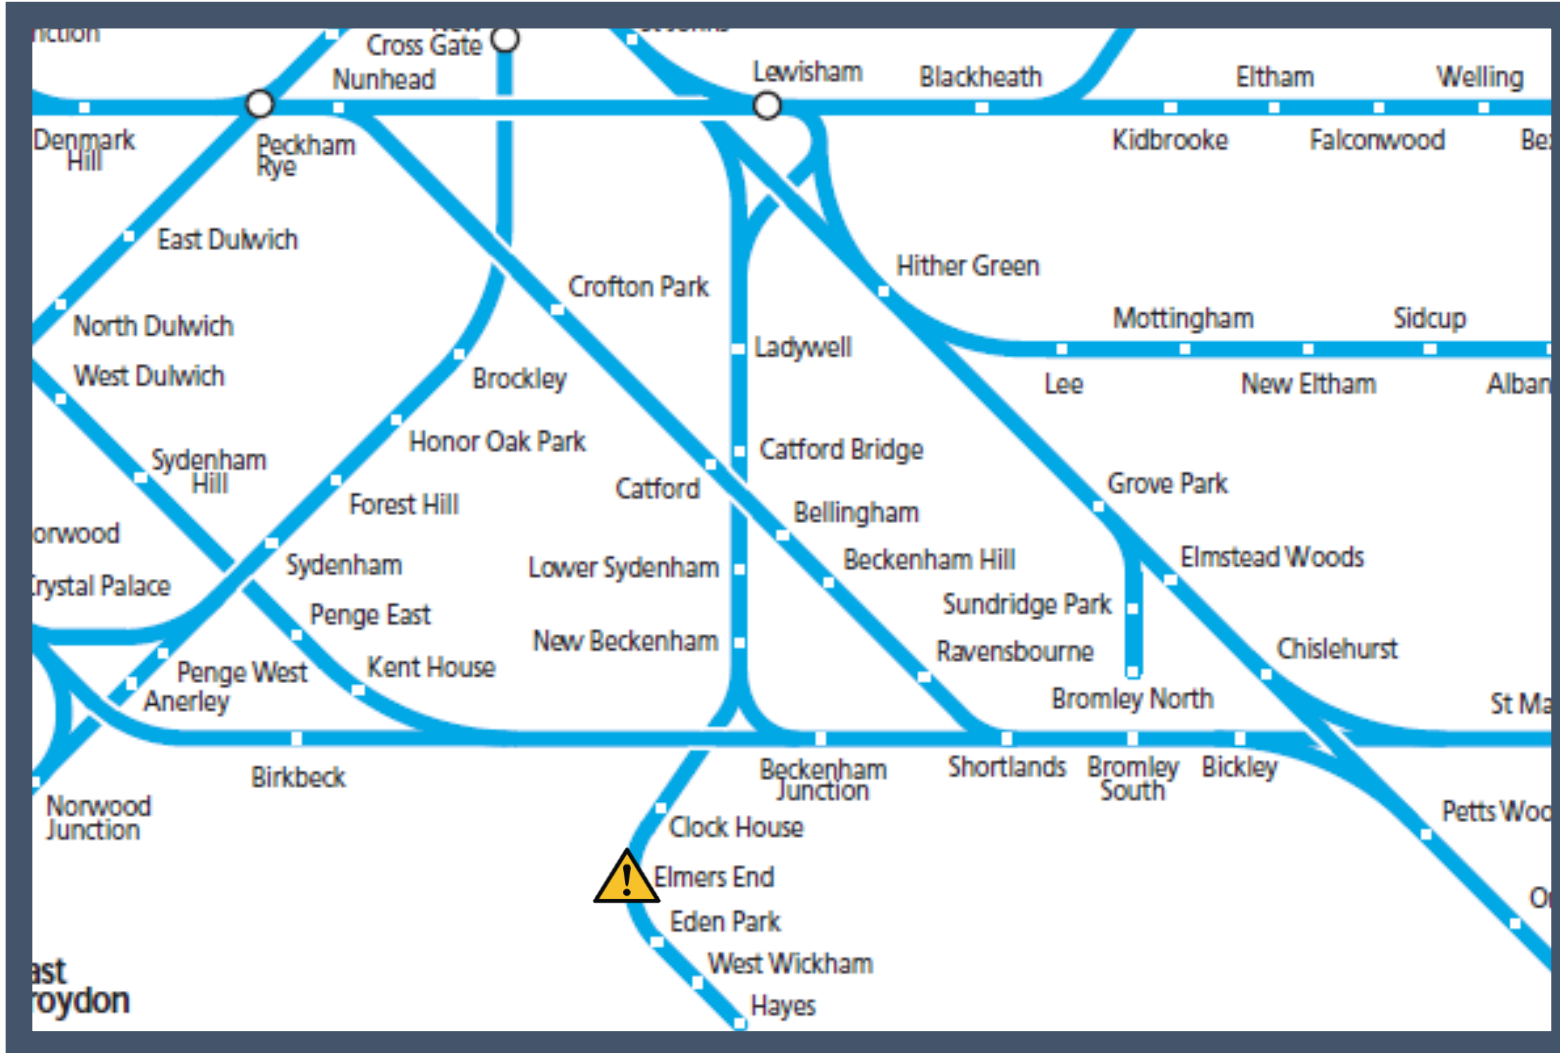

# A fire close to the station at Elmers End TOC affected: Southeastern

Key:

Disruption