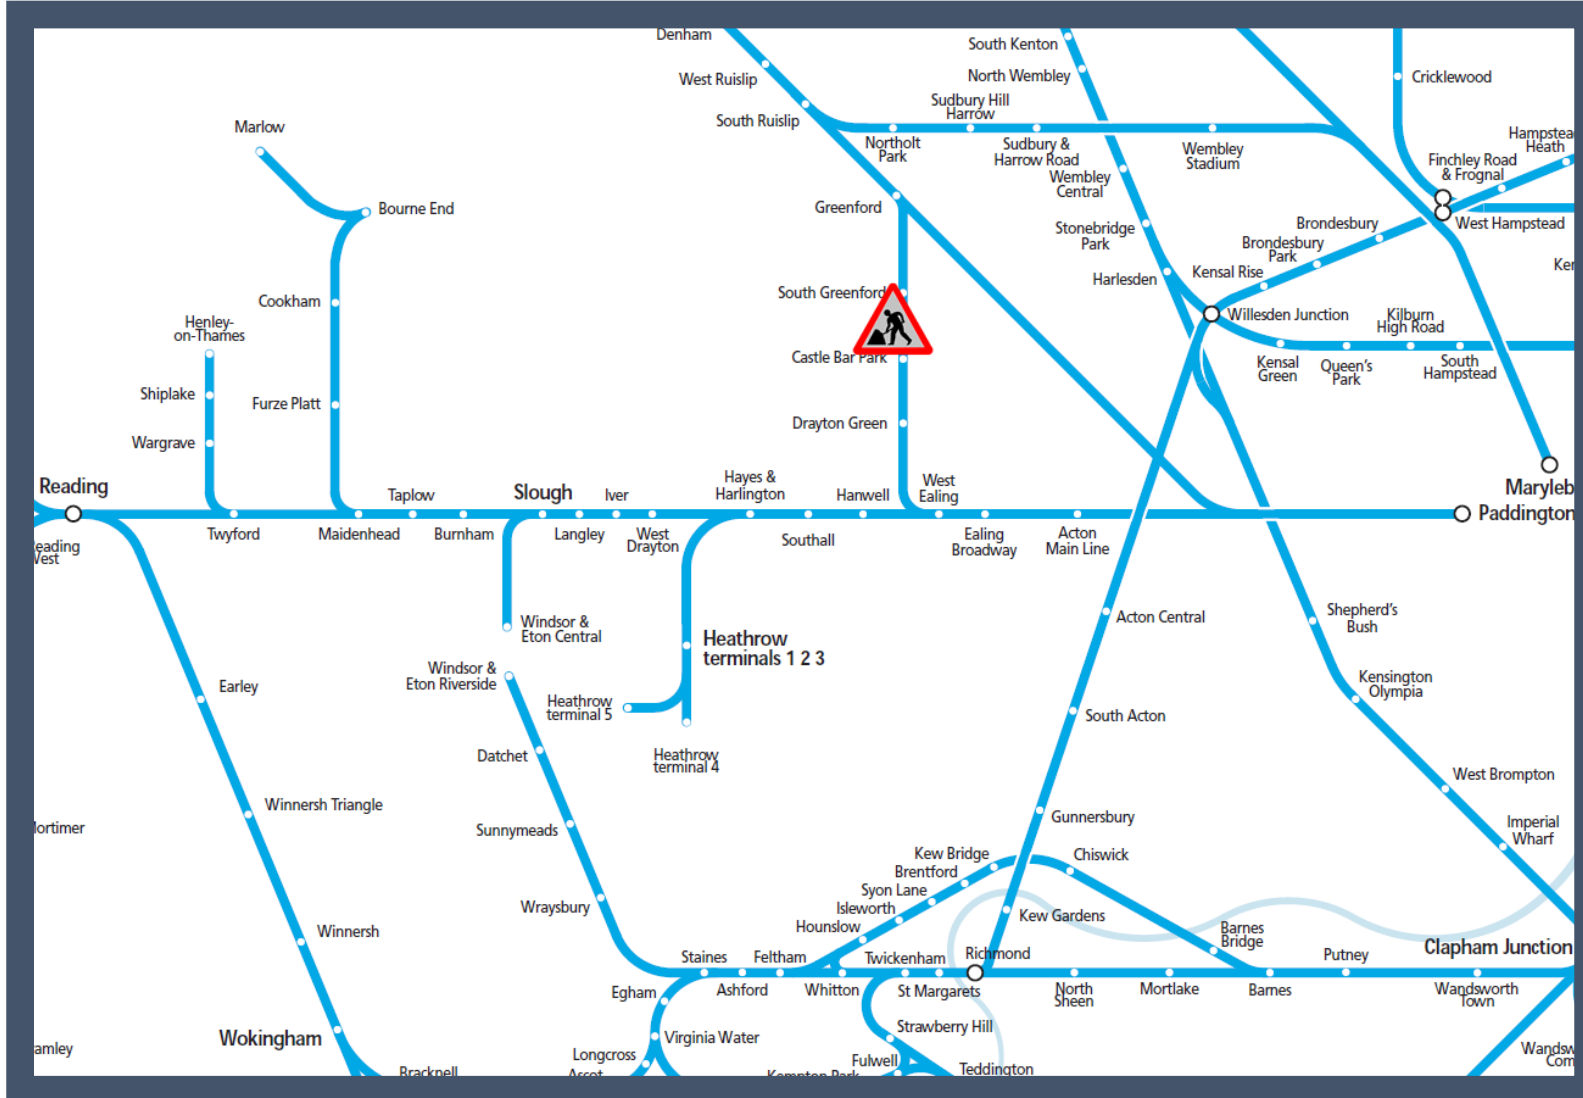

Engineering work is taking place between West Ealing and Greenford TOC affected: Great Western Railway

Key:

Engineering Works