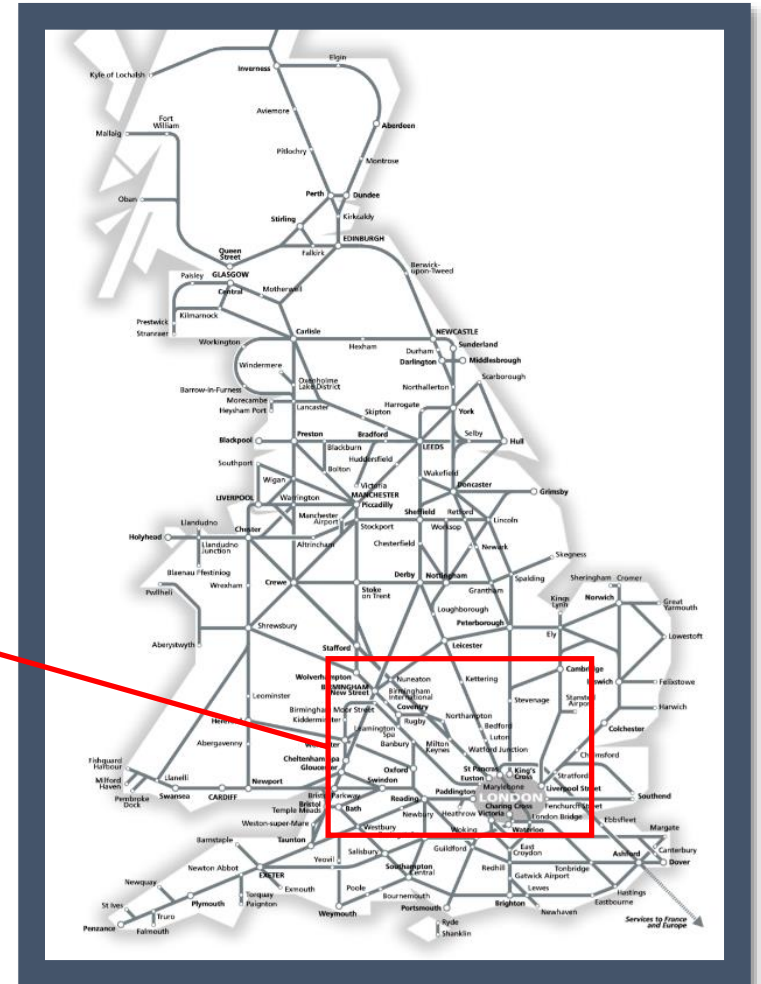

Revised service to and from London Euston

TOC affected: London Northwestern Railway

Key:

	Engineering Works
--	-------------------