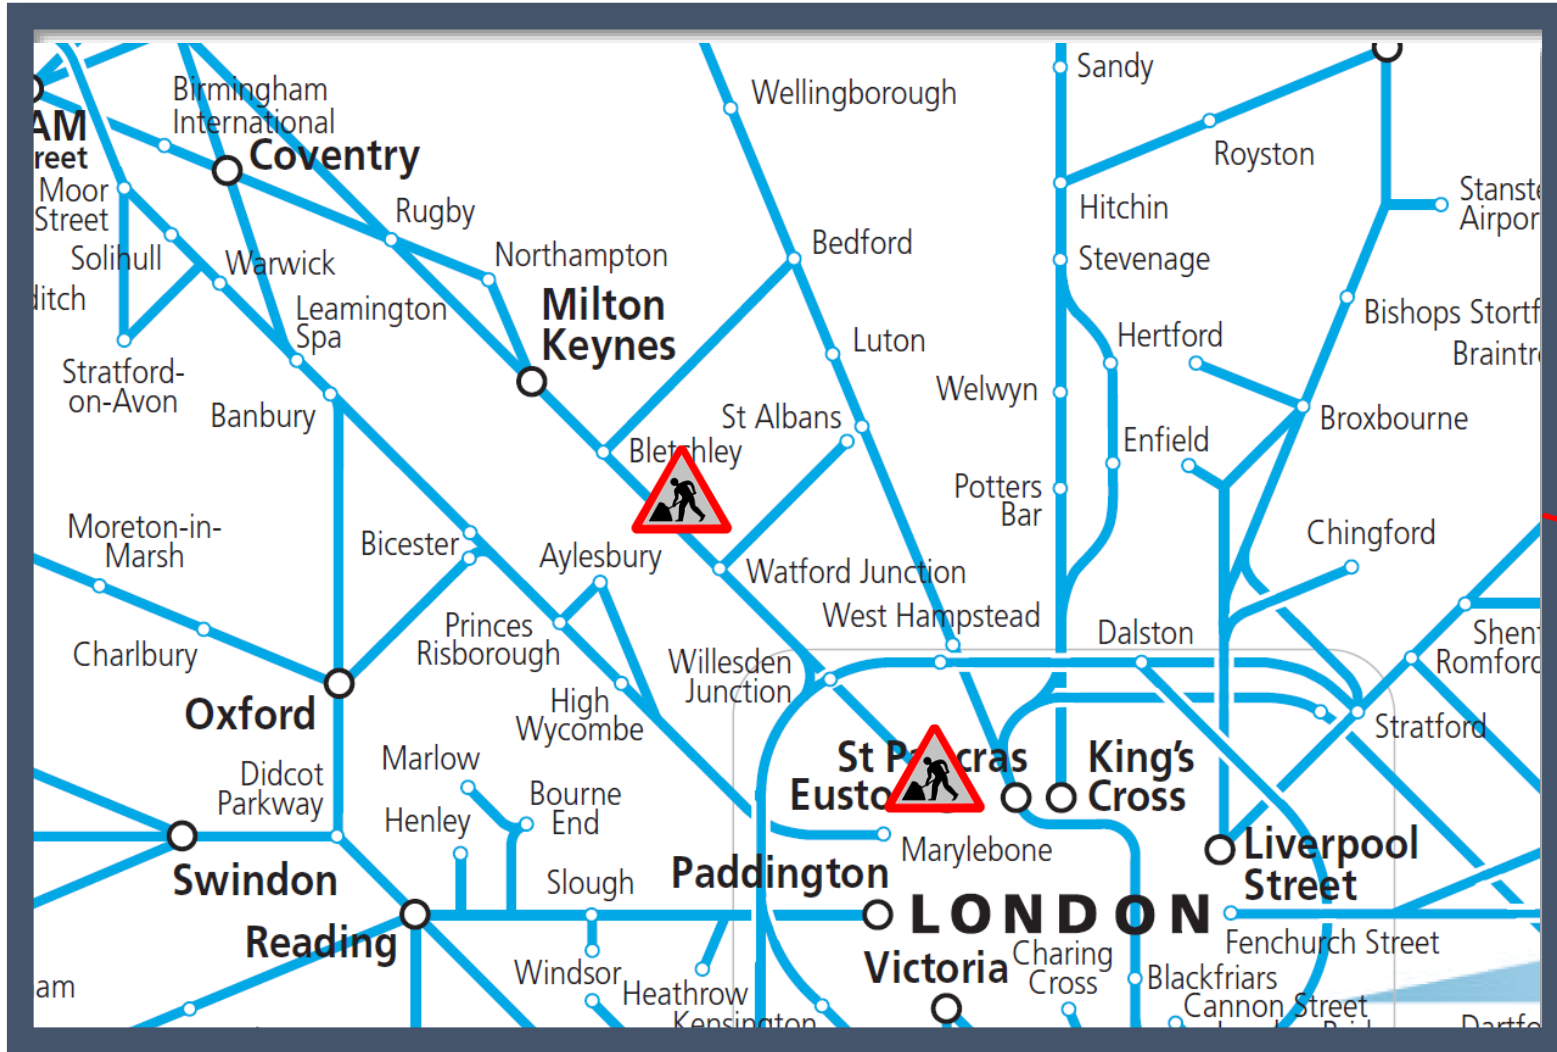

Revised service to and from London Euston

TOC affected: London Northwestern Railway

Key:

	Engineering Works
--	-------------------