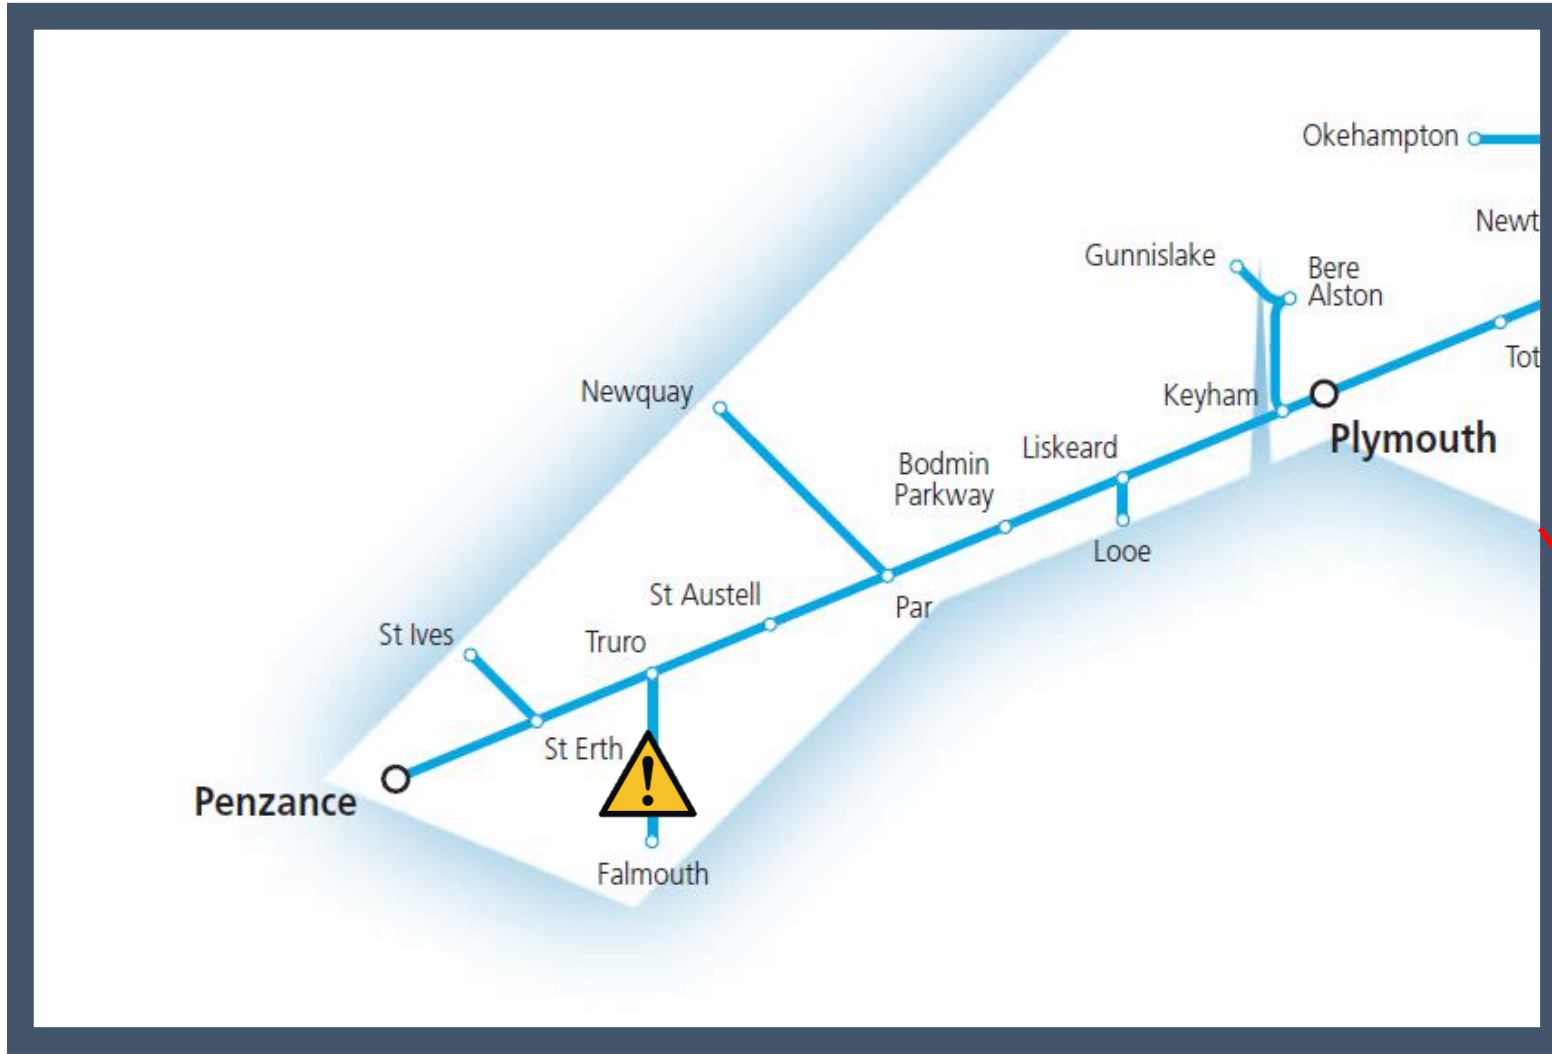

Obstruction on the line between Truro and Falmouth Docks

TOC affected: Great Western Railway

Key:

Disruption