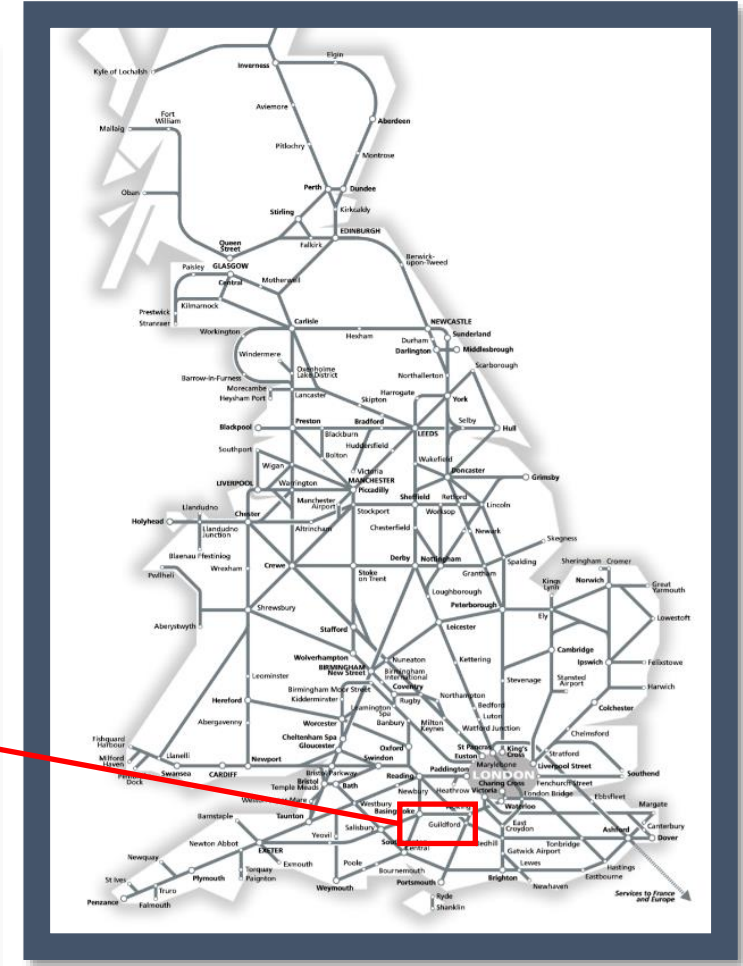

Flooding at Farnham

TOC affected: South Western Railway

Key:

 Disruption