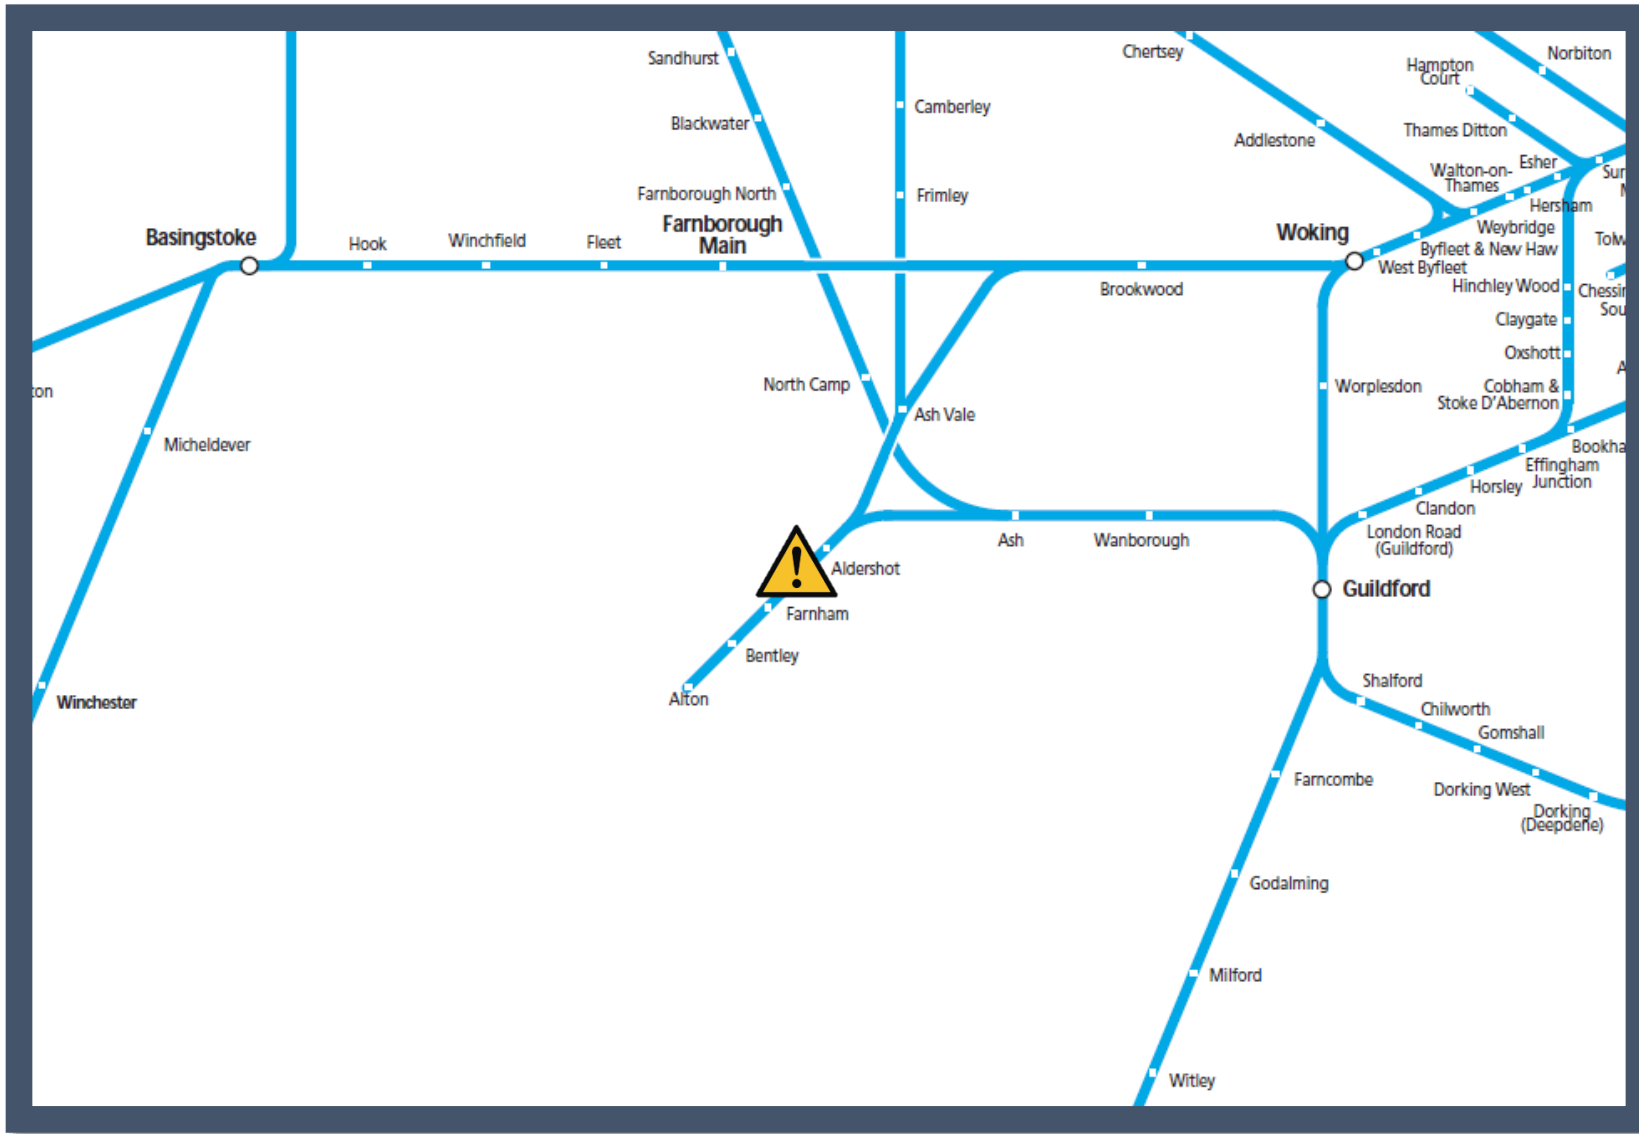

Flooding at Farnham

TOC affected: South Western Railway

Key:

 Disruption