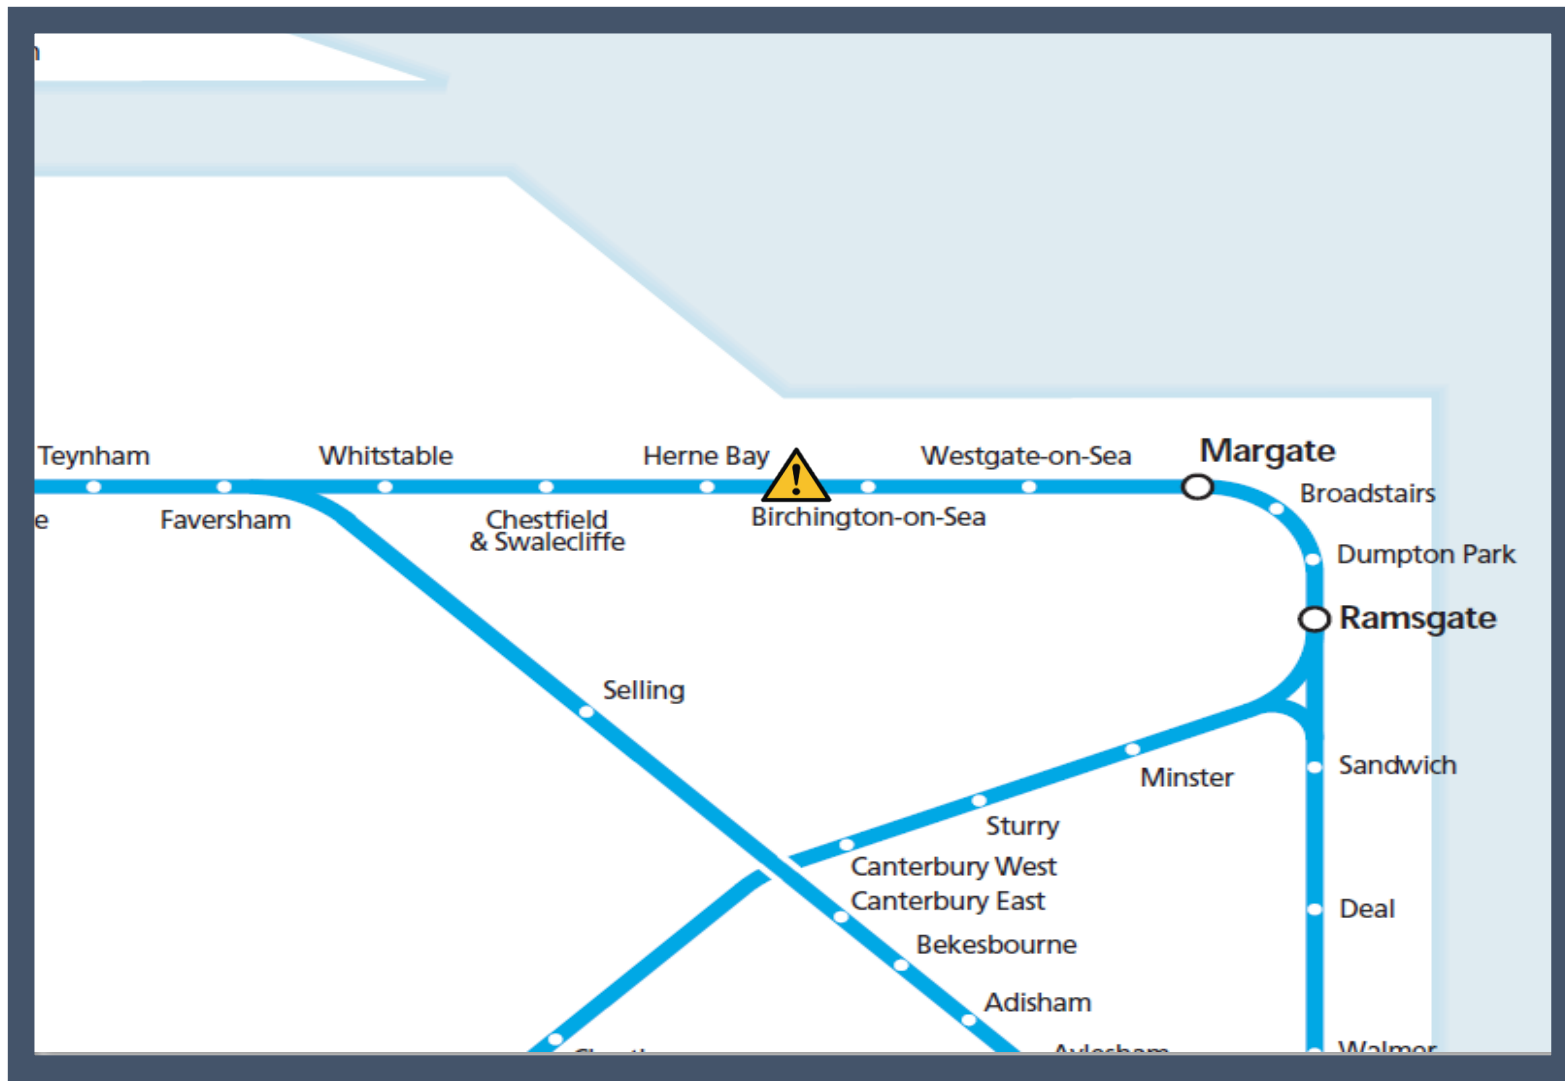

Emergency services dealing with an incident between Faversham and Margate

TOC affected: Southeastern

Key:

Disruption