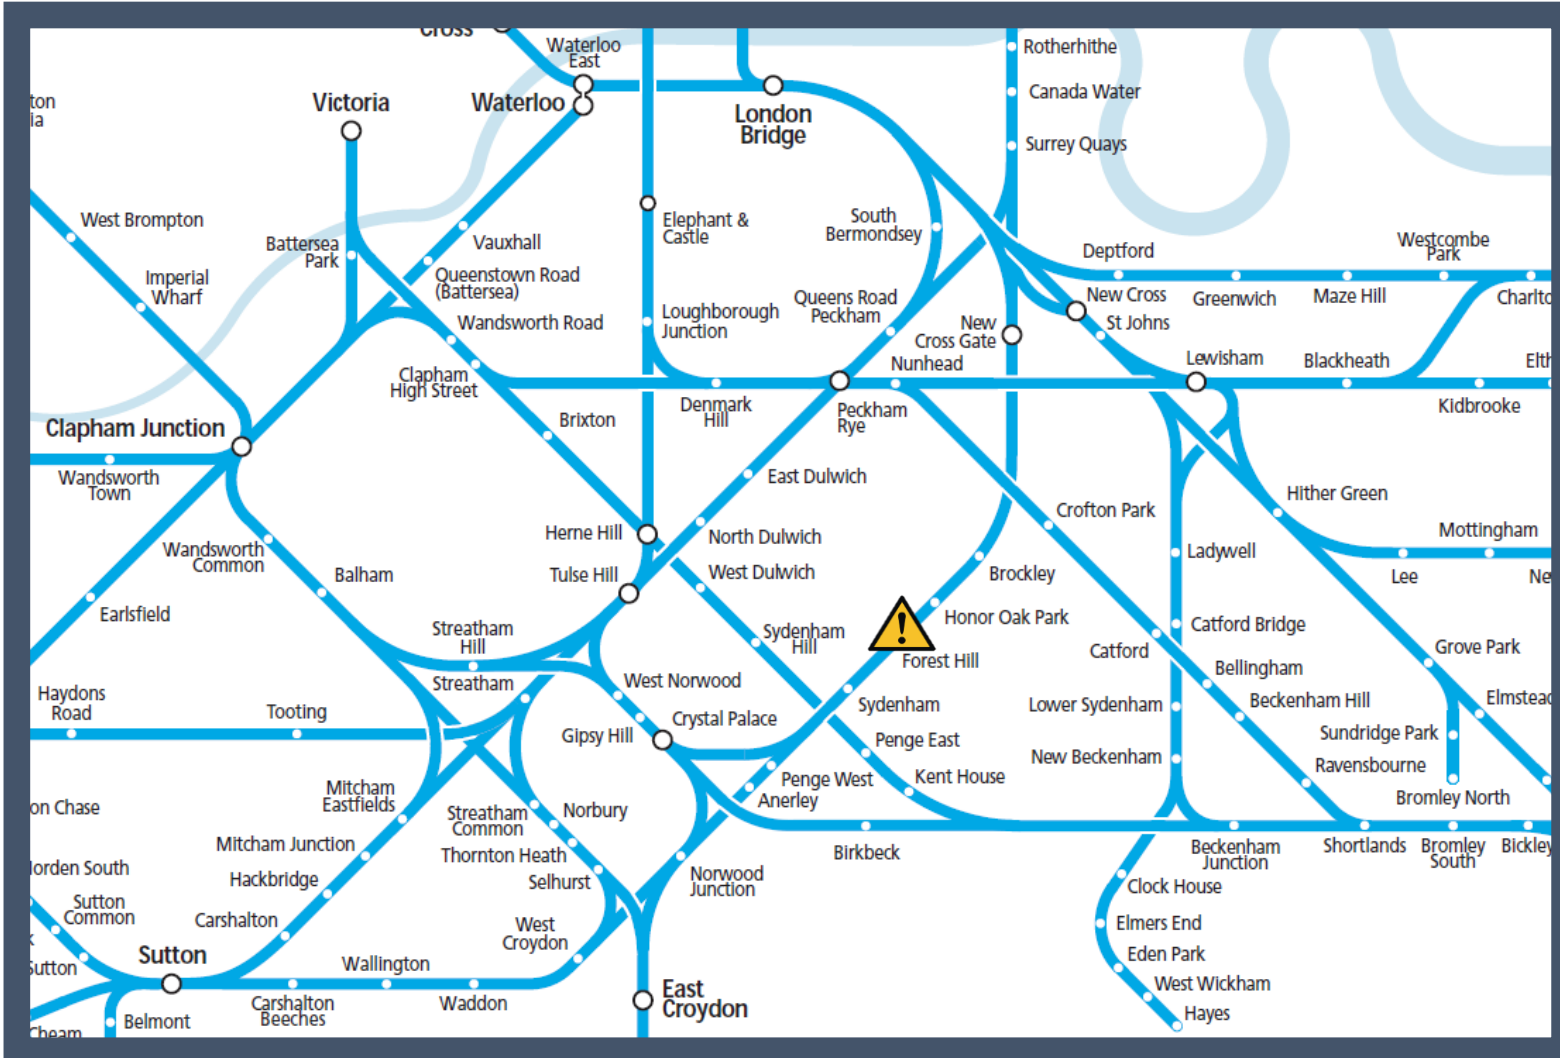

# Urgent repairs to the railway in the Forest Hill area

TOCs affected: London Overground, Southern, Thameslink

Key:

Disruption