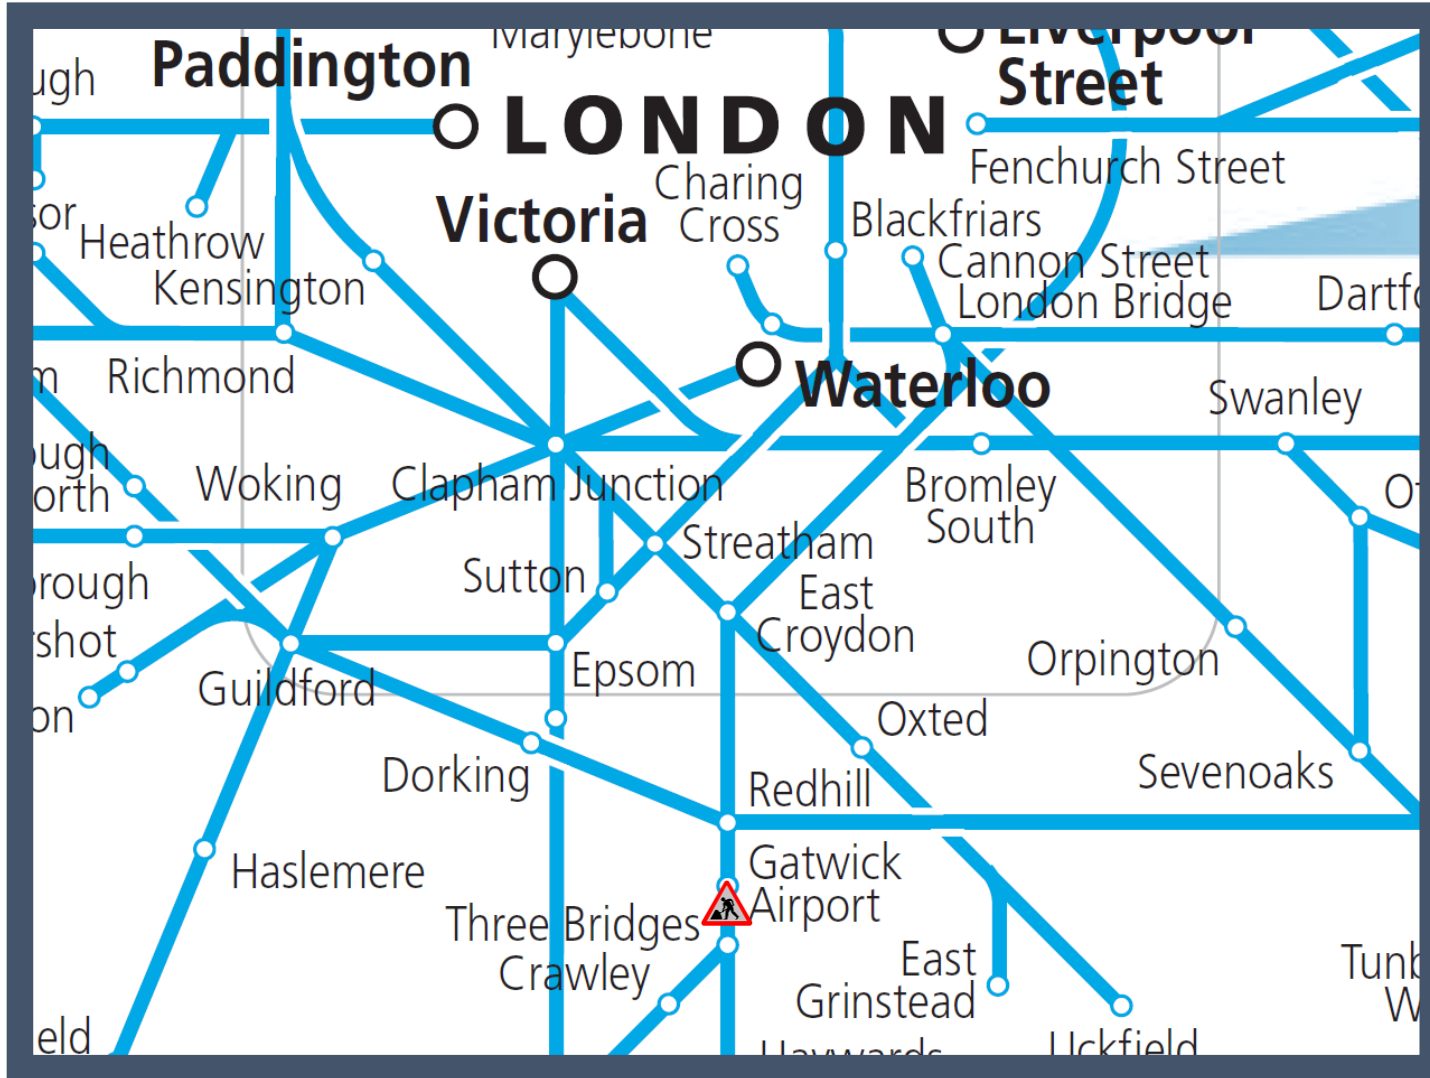

# Reduced Gatwick Express service

TOC affected: Gatwick Express

Key:

Engineering Works