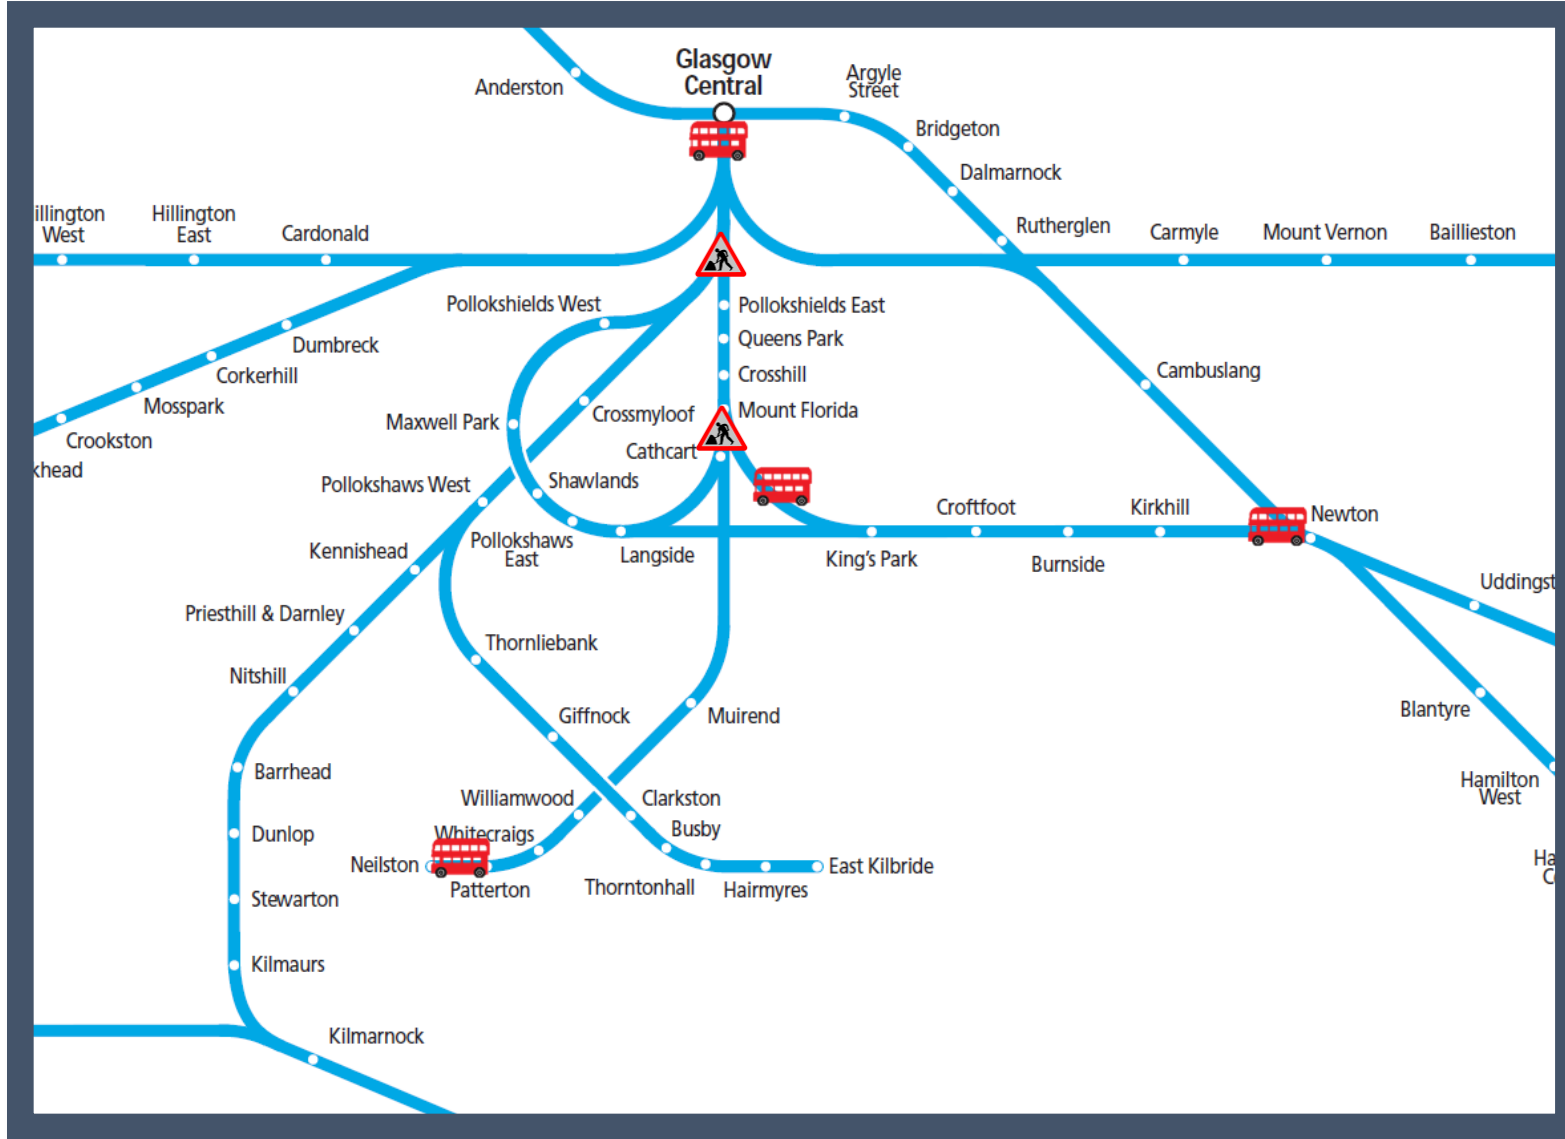

# Buses replace trains between Glasgow Central and Neilston / Newton via Mount Florida

TOC affected: ScotRail

Key:

- Engineering Works
- Bus Replacement Services