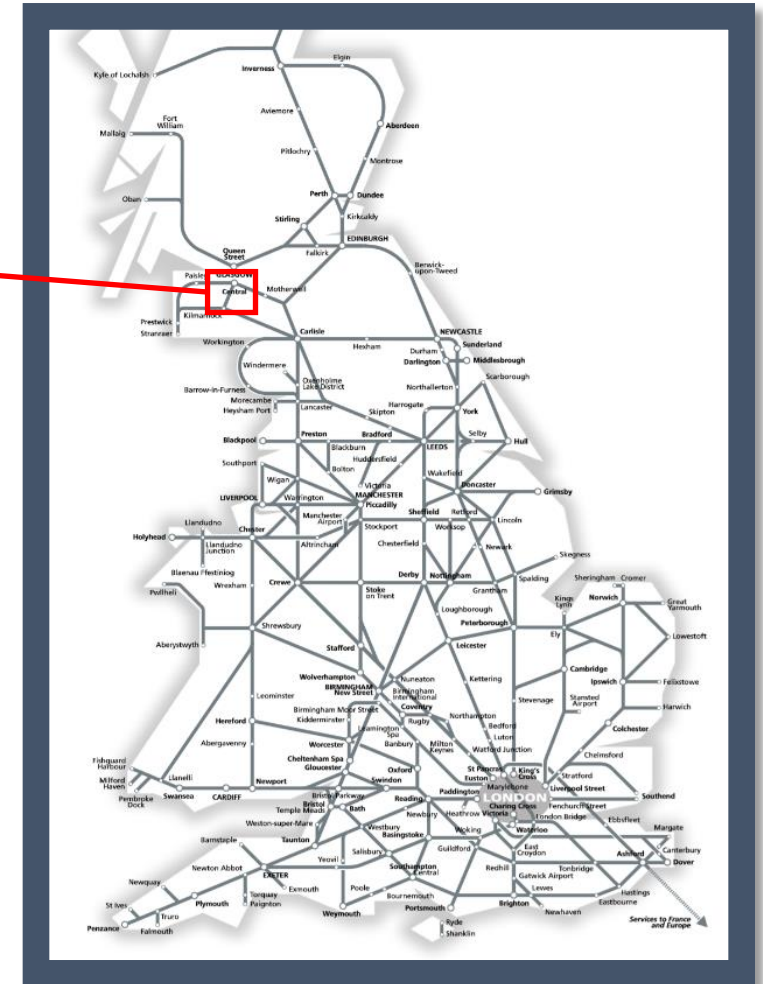

# Buses replace trains between Glasgow Central and Neilston / Newton via Mount Florida

TOC affected: ScotRail

Key:

- Engineering Works
- Bus Replacement Services