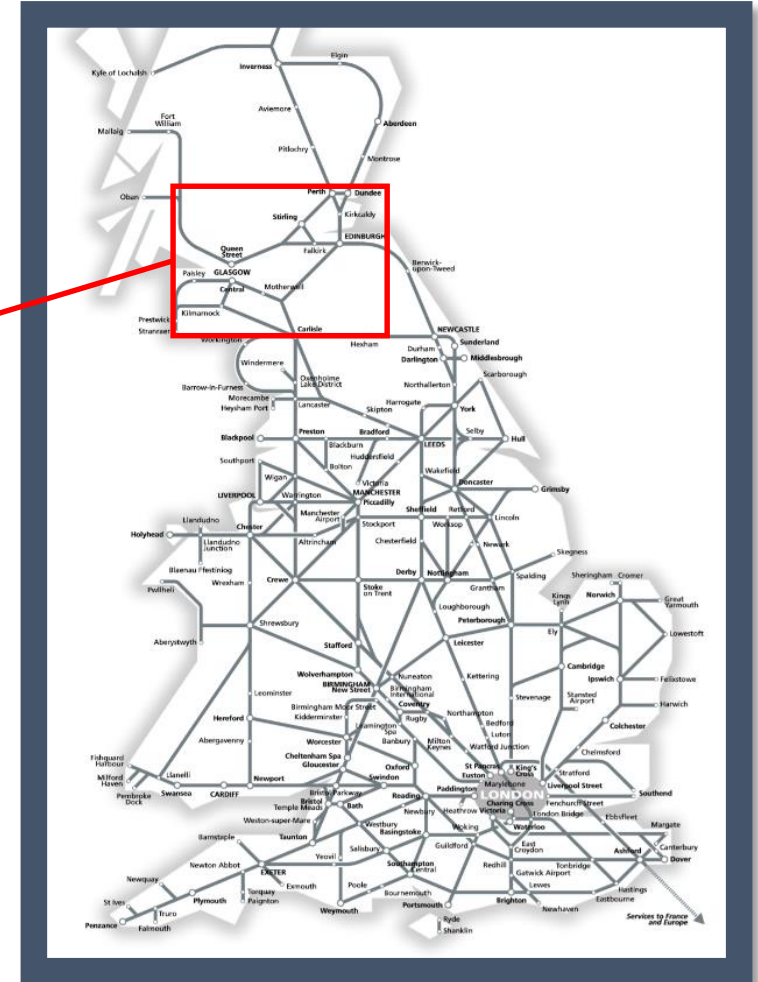

Reduced service to / from Glasgow Queen Street / stations via Maryhill TOC affected: ScotRail

Key:

Engineering Works