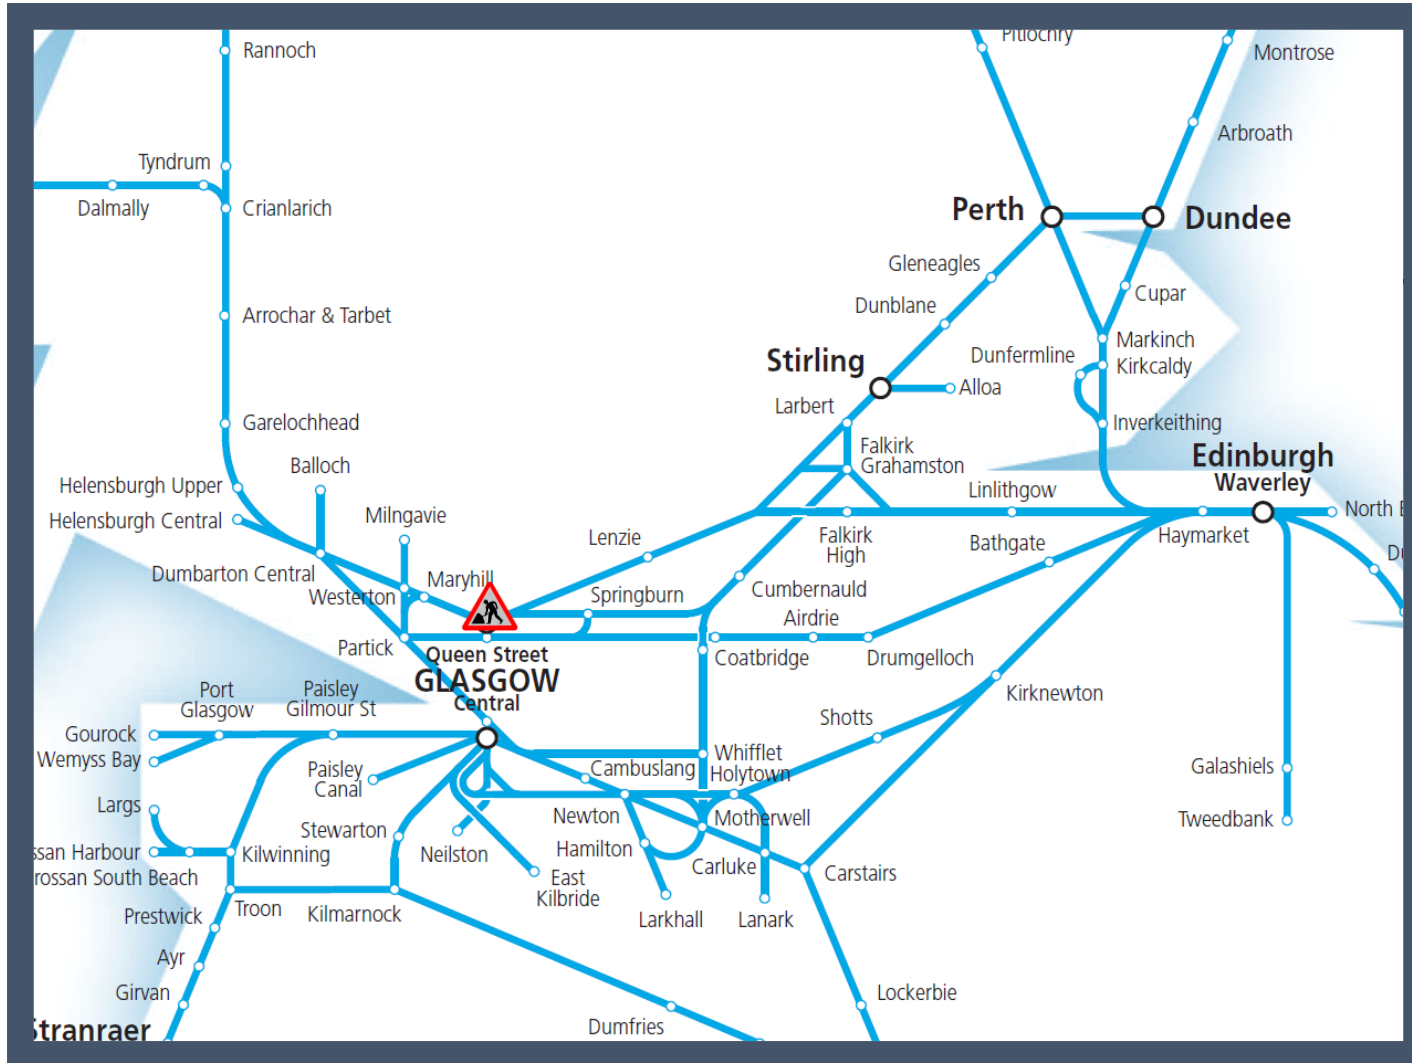

Reduced service to / from Glasgow Queen Street / stations via Maryhill TOC affected: ScotRail

Key:

Engineering Works