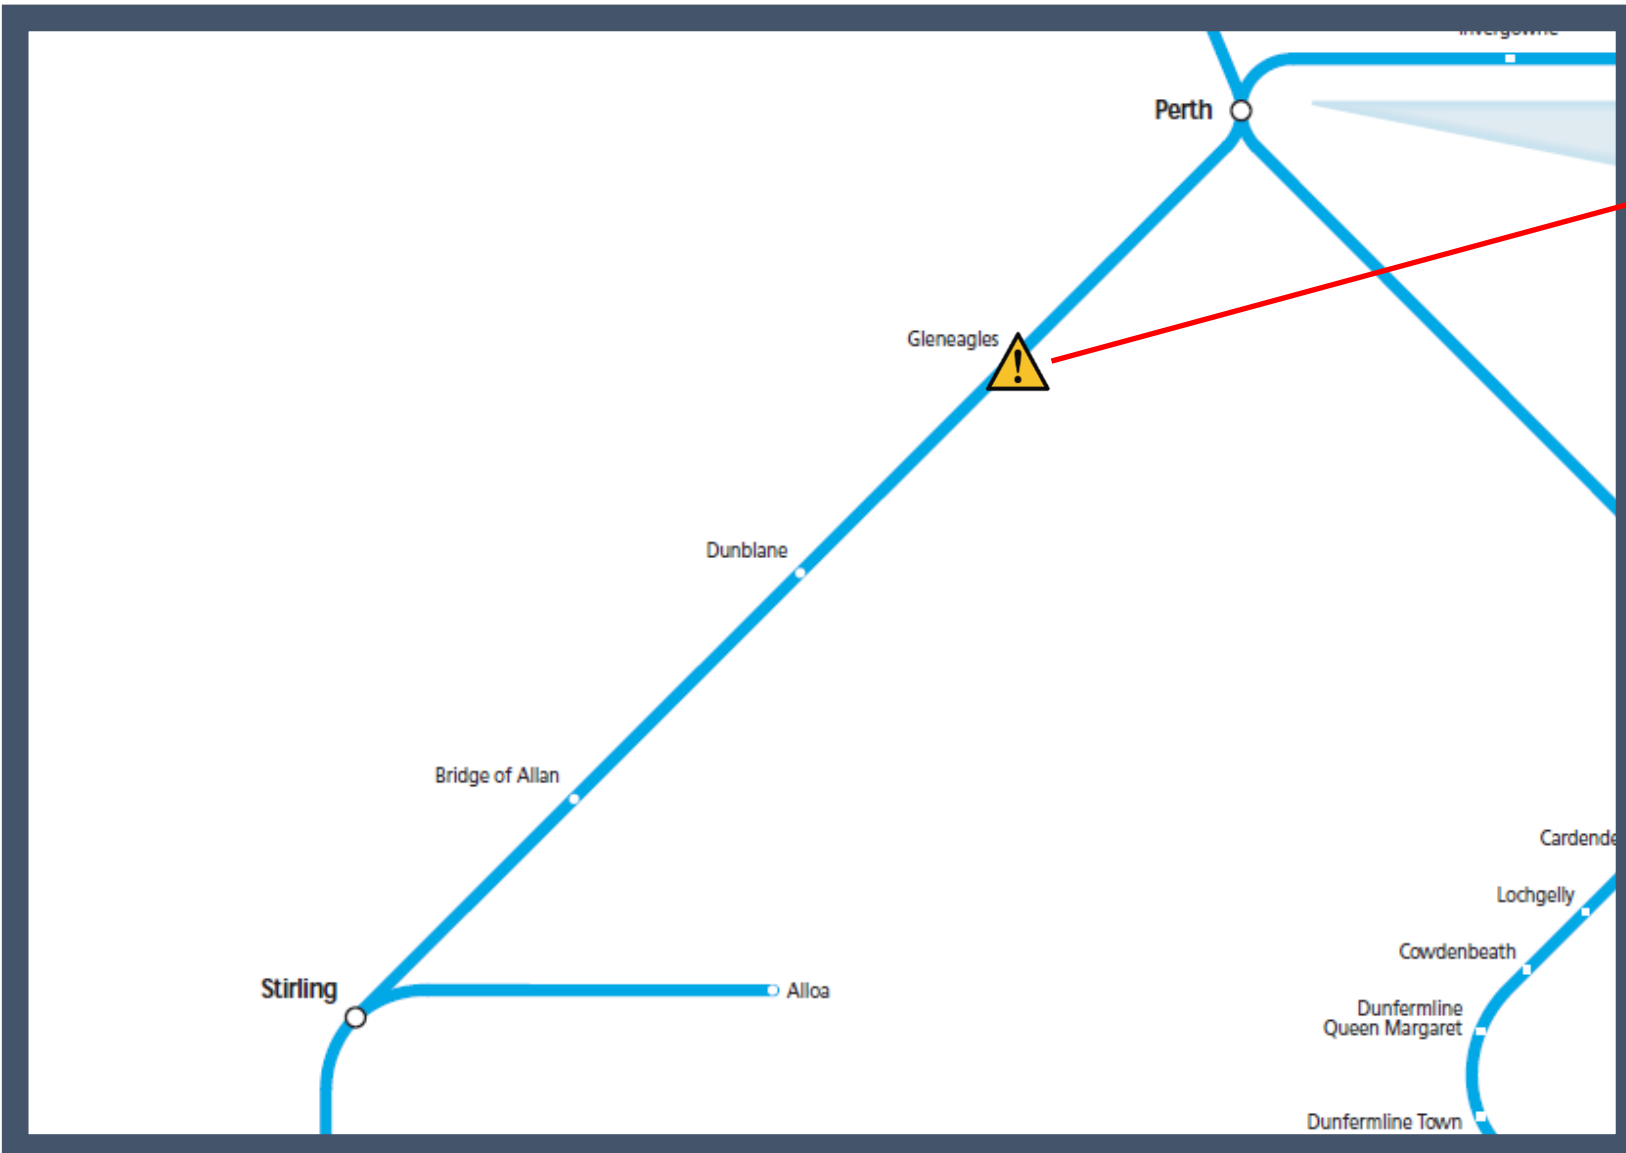

Broken down train between Perth and Stirling

TOC affected: ScotRail

Key:

	Disruption
--	------------