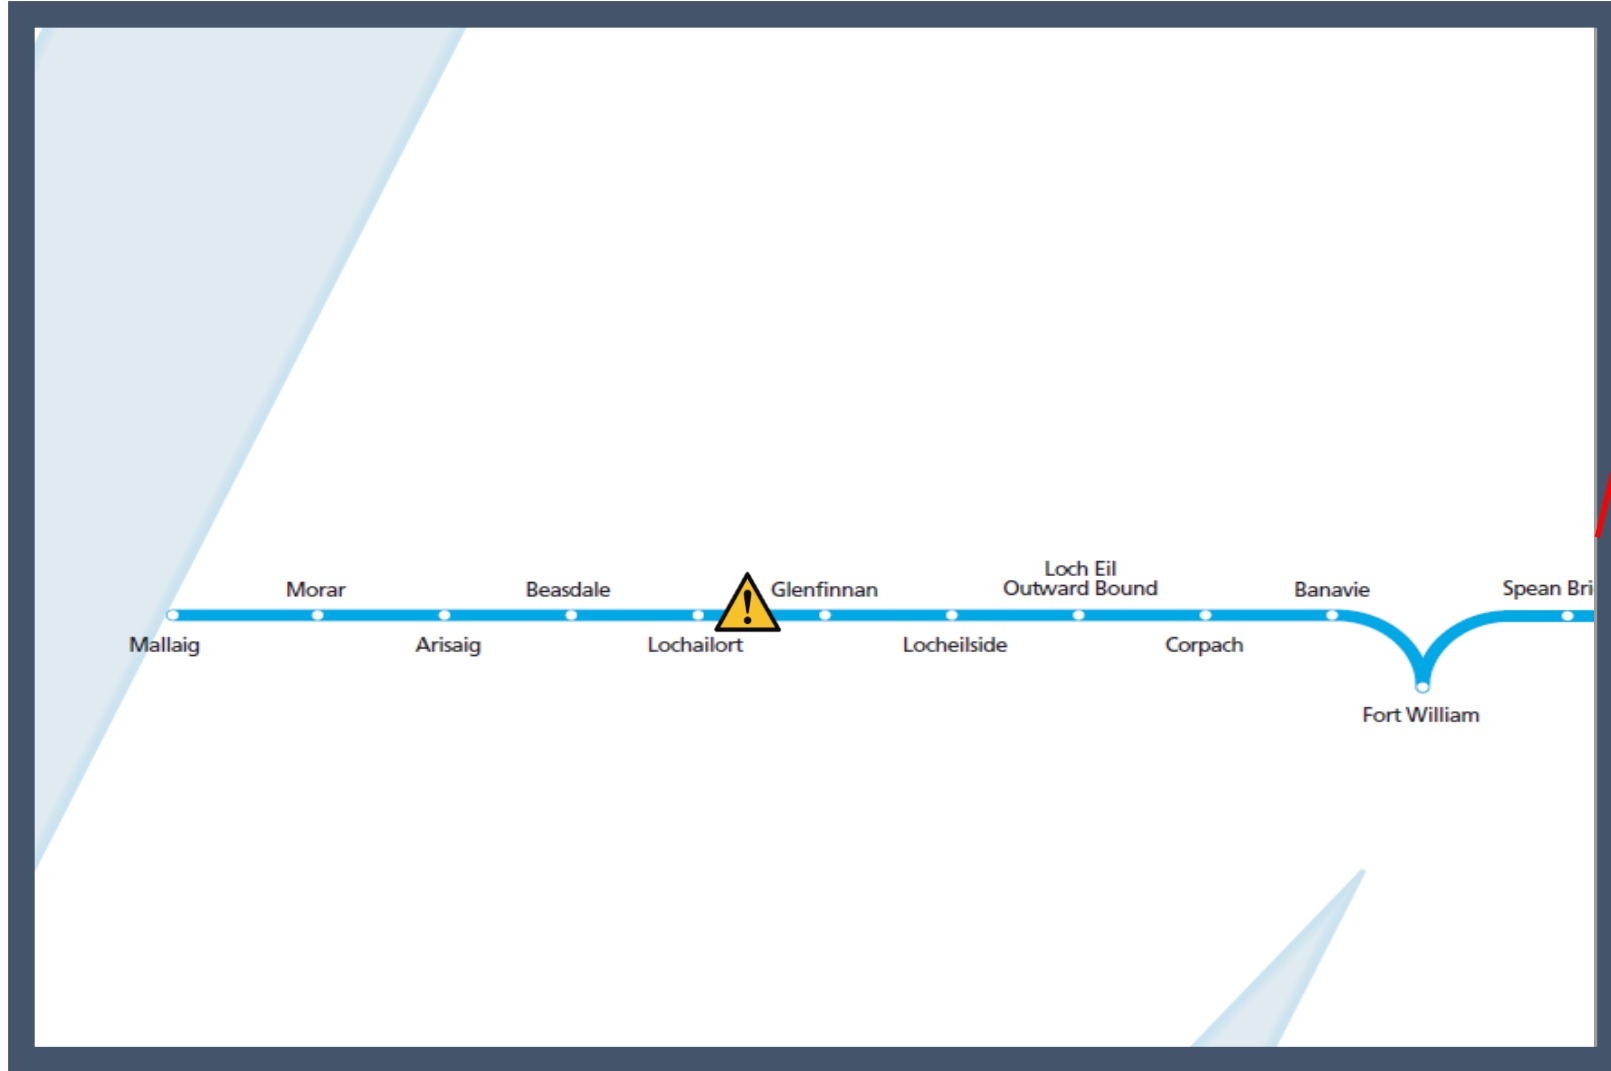

Flooding has damaged the railway at Lochailort  
TOC affected: ScotRail

Key:

	Disruption
---	------------