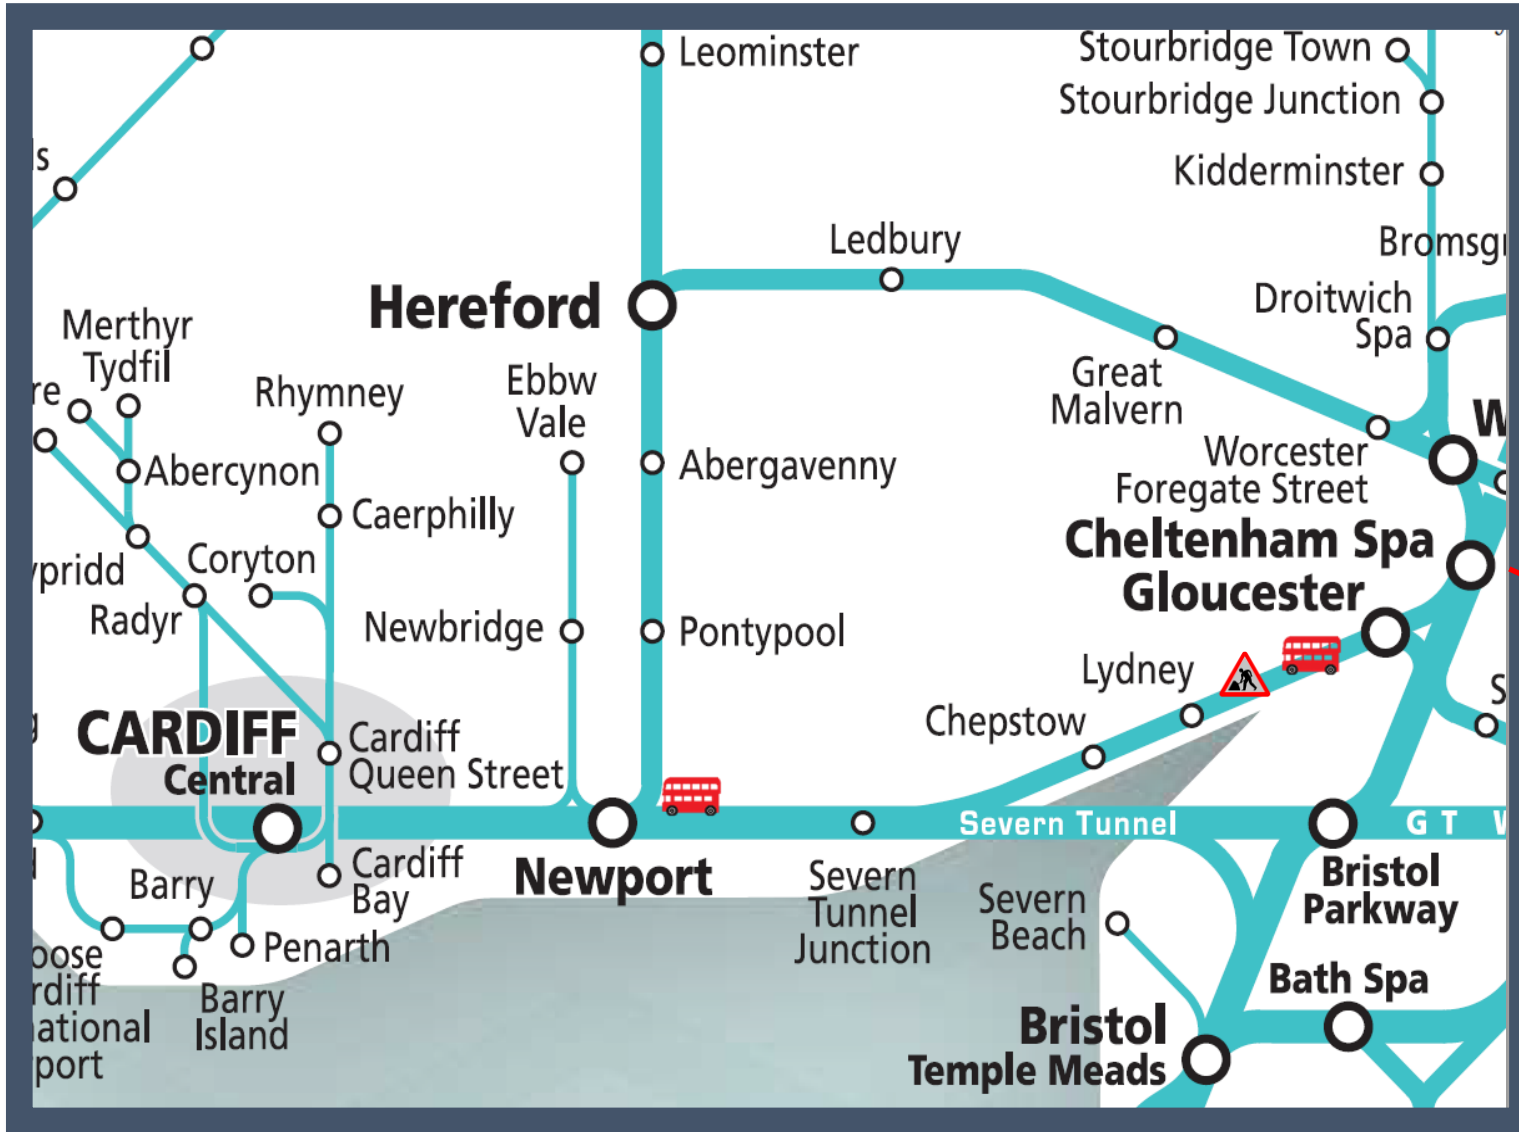

Buses replace trains between Newport / Severn Tunnel Jcn and Gloucester
 TOCs affected CrossCountry, Transport for Wales

Key:	
	Engineering Works
	Bus Replacement Services