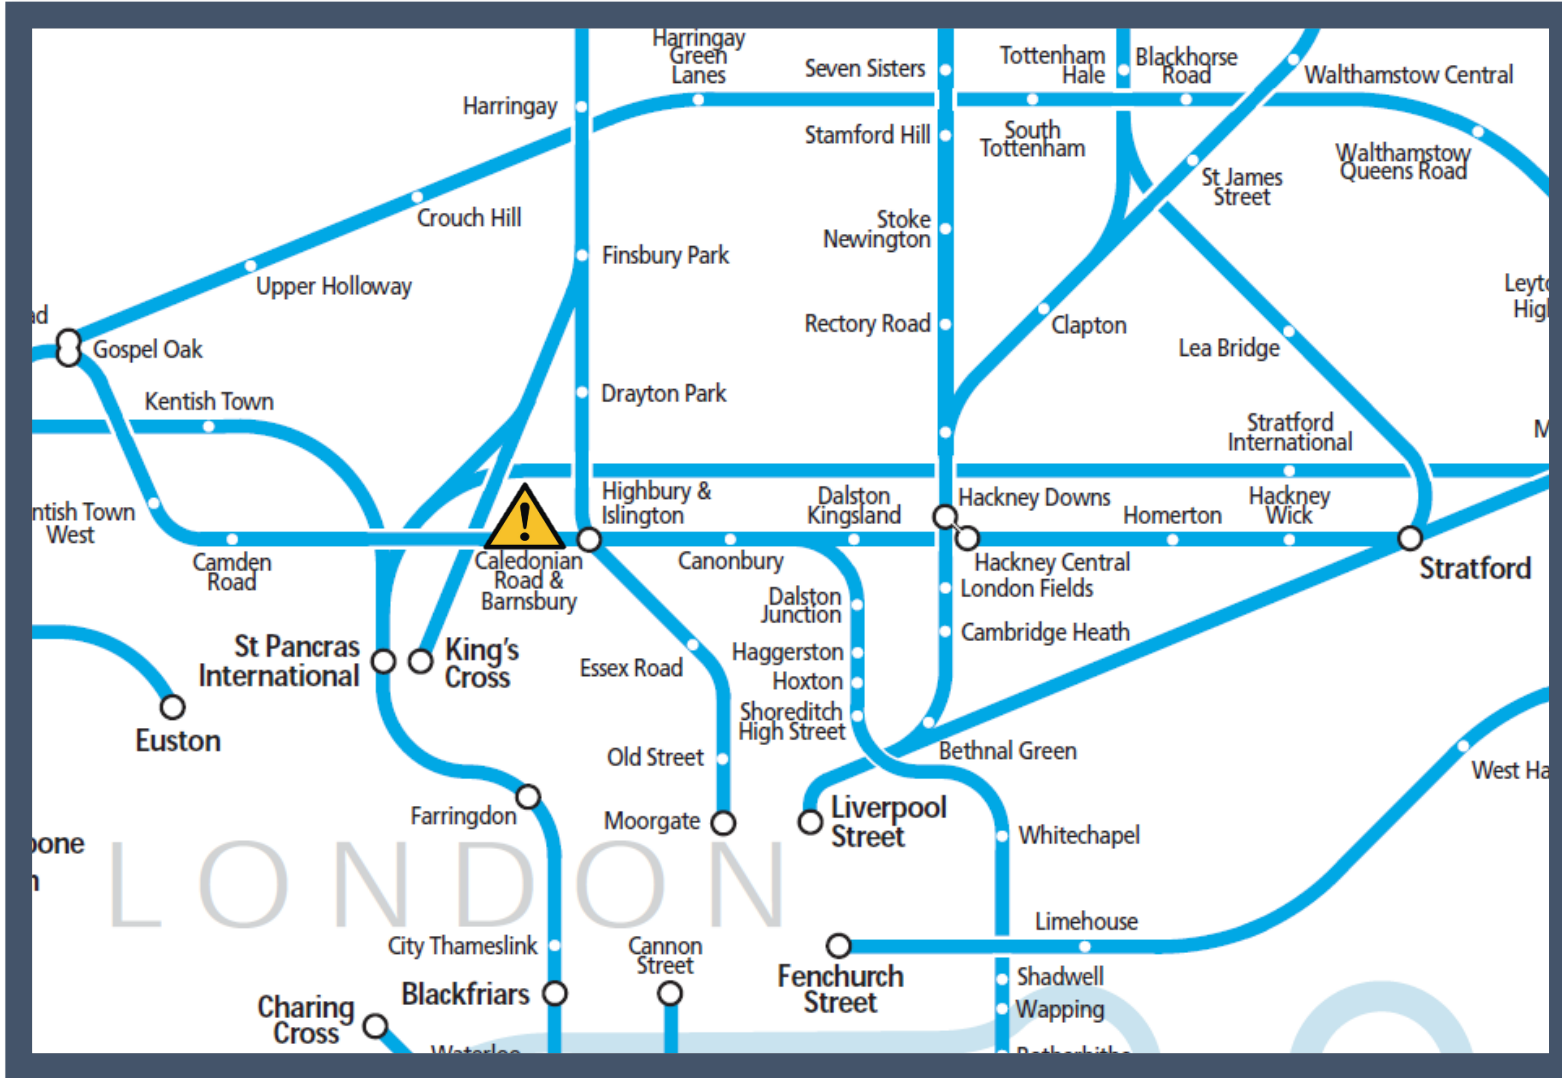

# A road vehicle colliding with a bridge at Caledonian Road & Barnsbury TOC affected: London Overground

Key:

Disruption