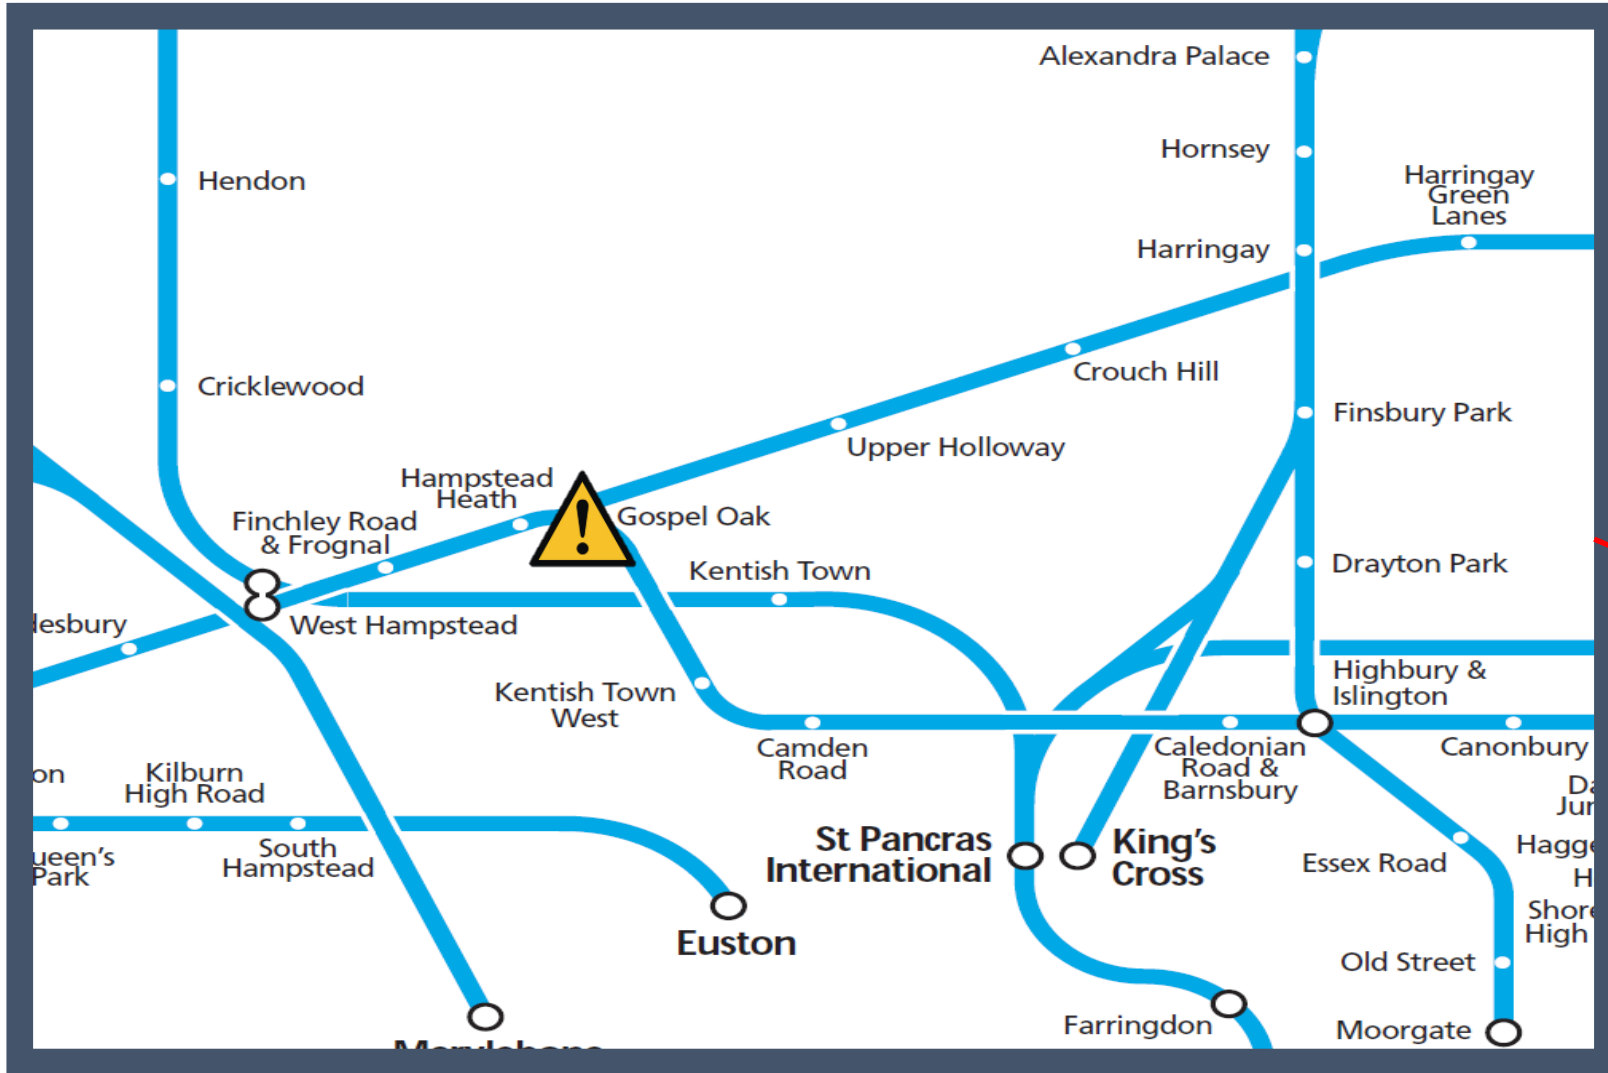

A points failure at Gospel Oak

TOC affected: London Overground

Key:

	Disruption
--	------------