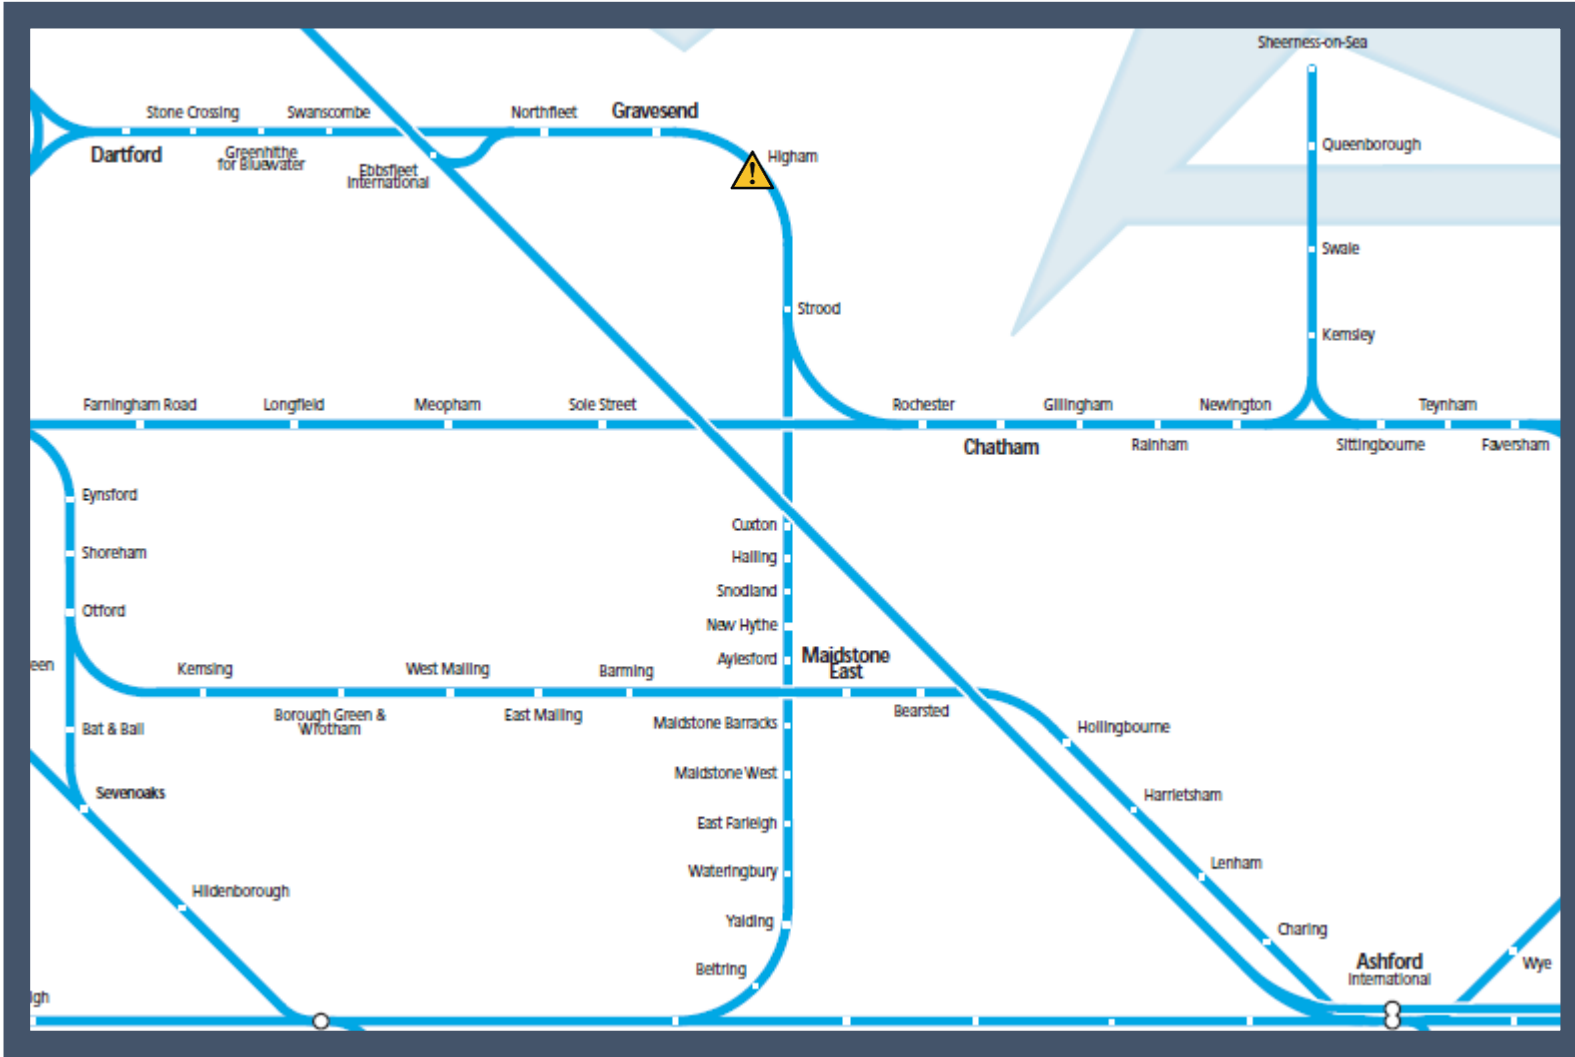

A trespass incident between Gravesend and Rochester

TOC affected: Thameslink

Key:

Disruption