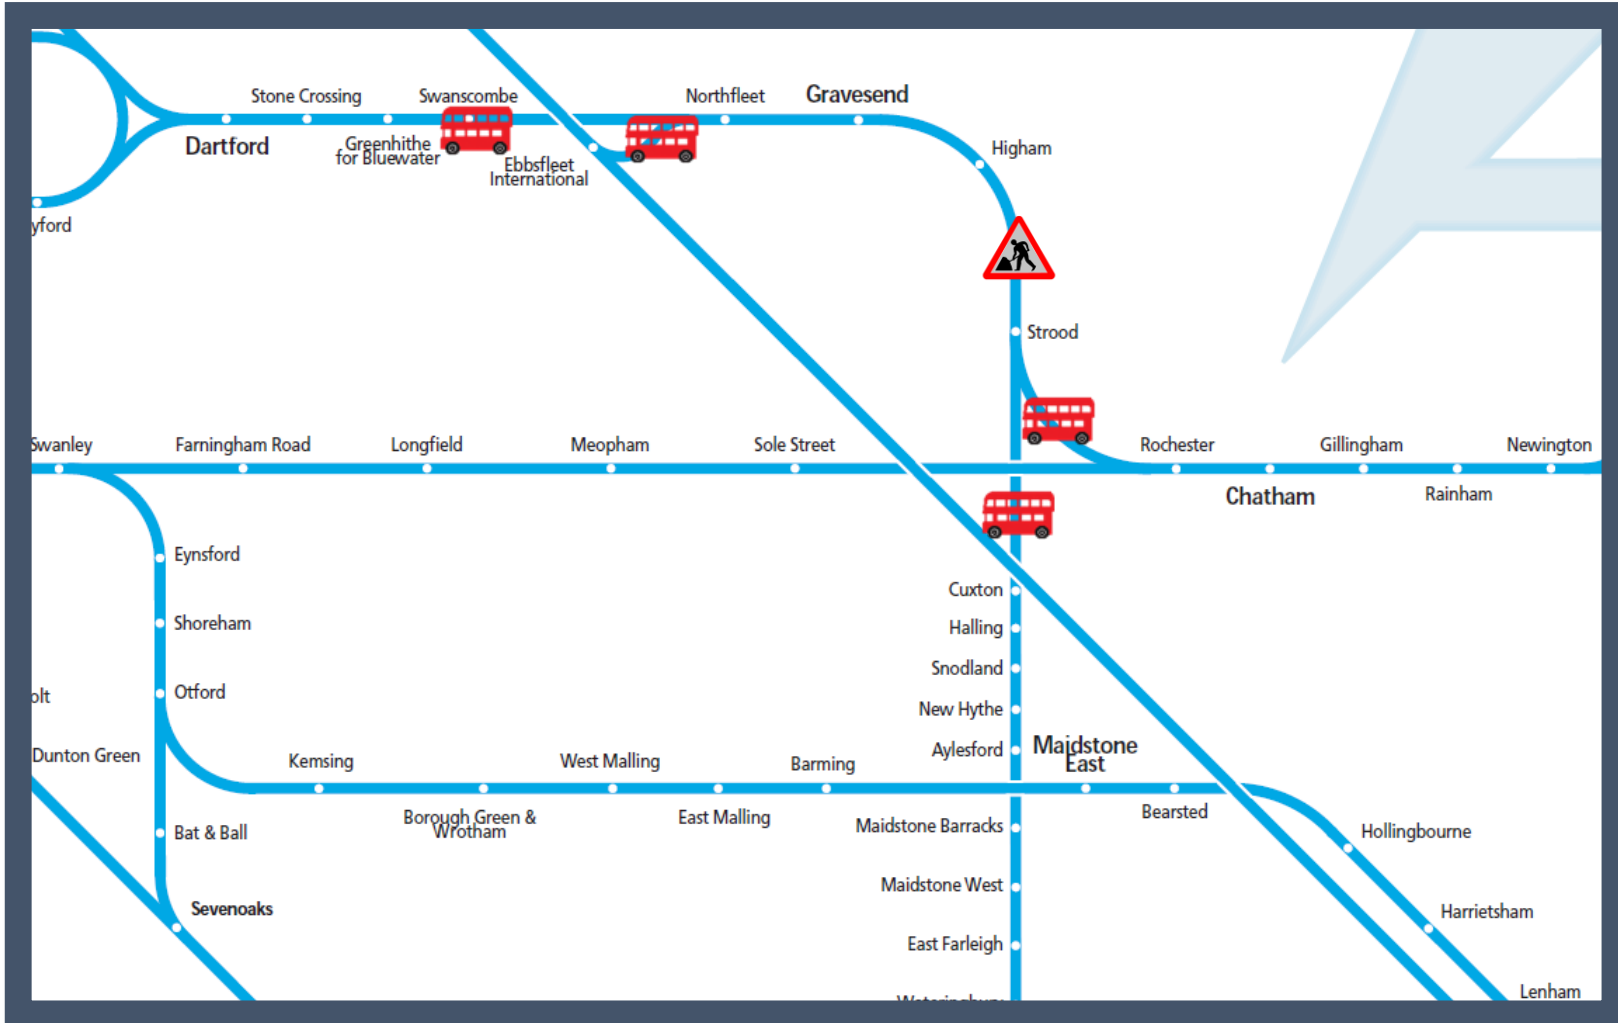

# Alterations to services via Gravesend

TOCs affected: Southeastern, Thameslink

**Key:**

- Engineering Works
- Bus Replacement Services