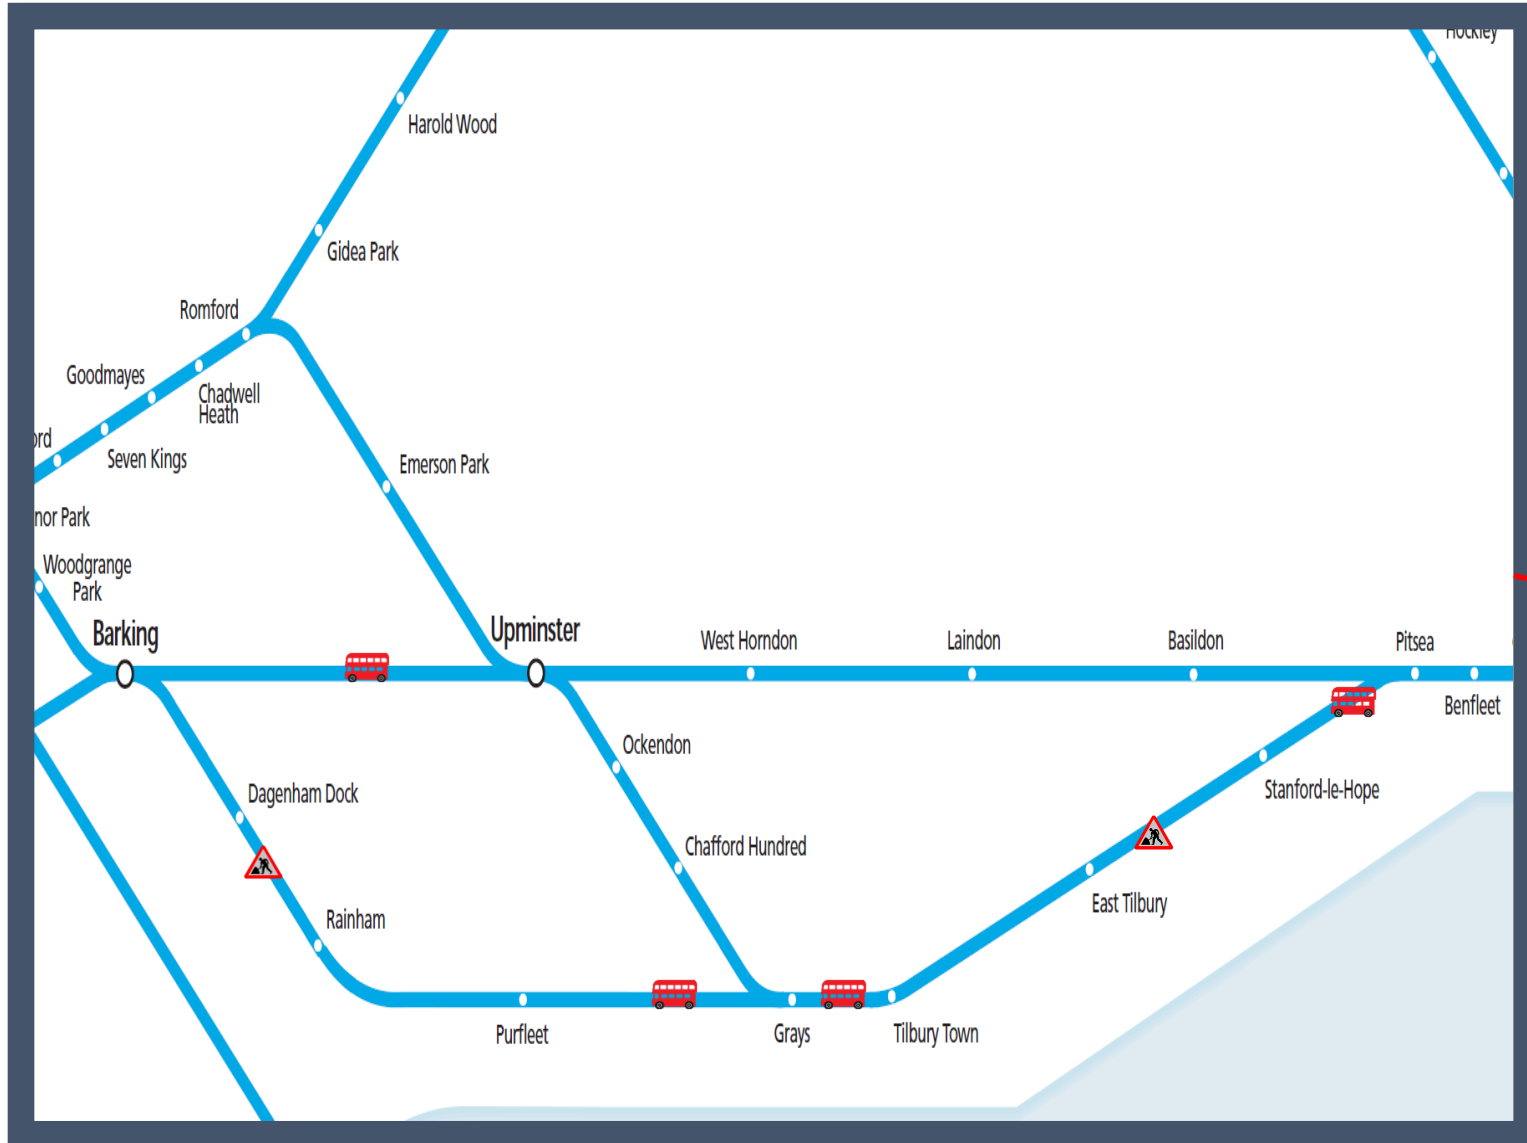

Amended service to / from Grays

TOC affected: c2c

Key:

Engineering Works

Bus Replacement Services