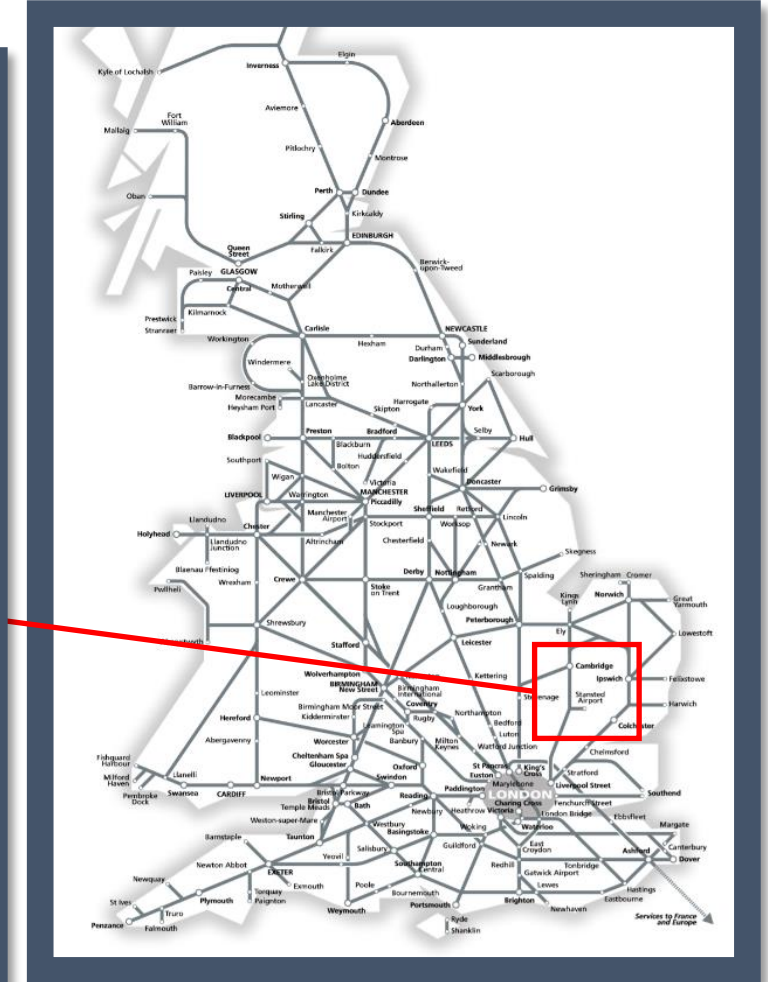

# A points failure at Great Chesterford

TOC affected: Greater Anglia

Key:

	Disruption
--	------------