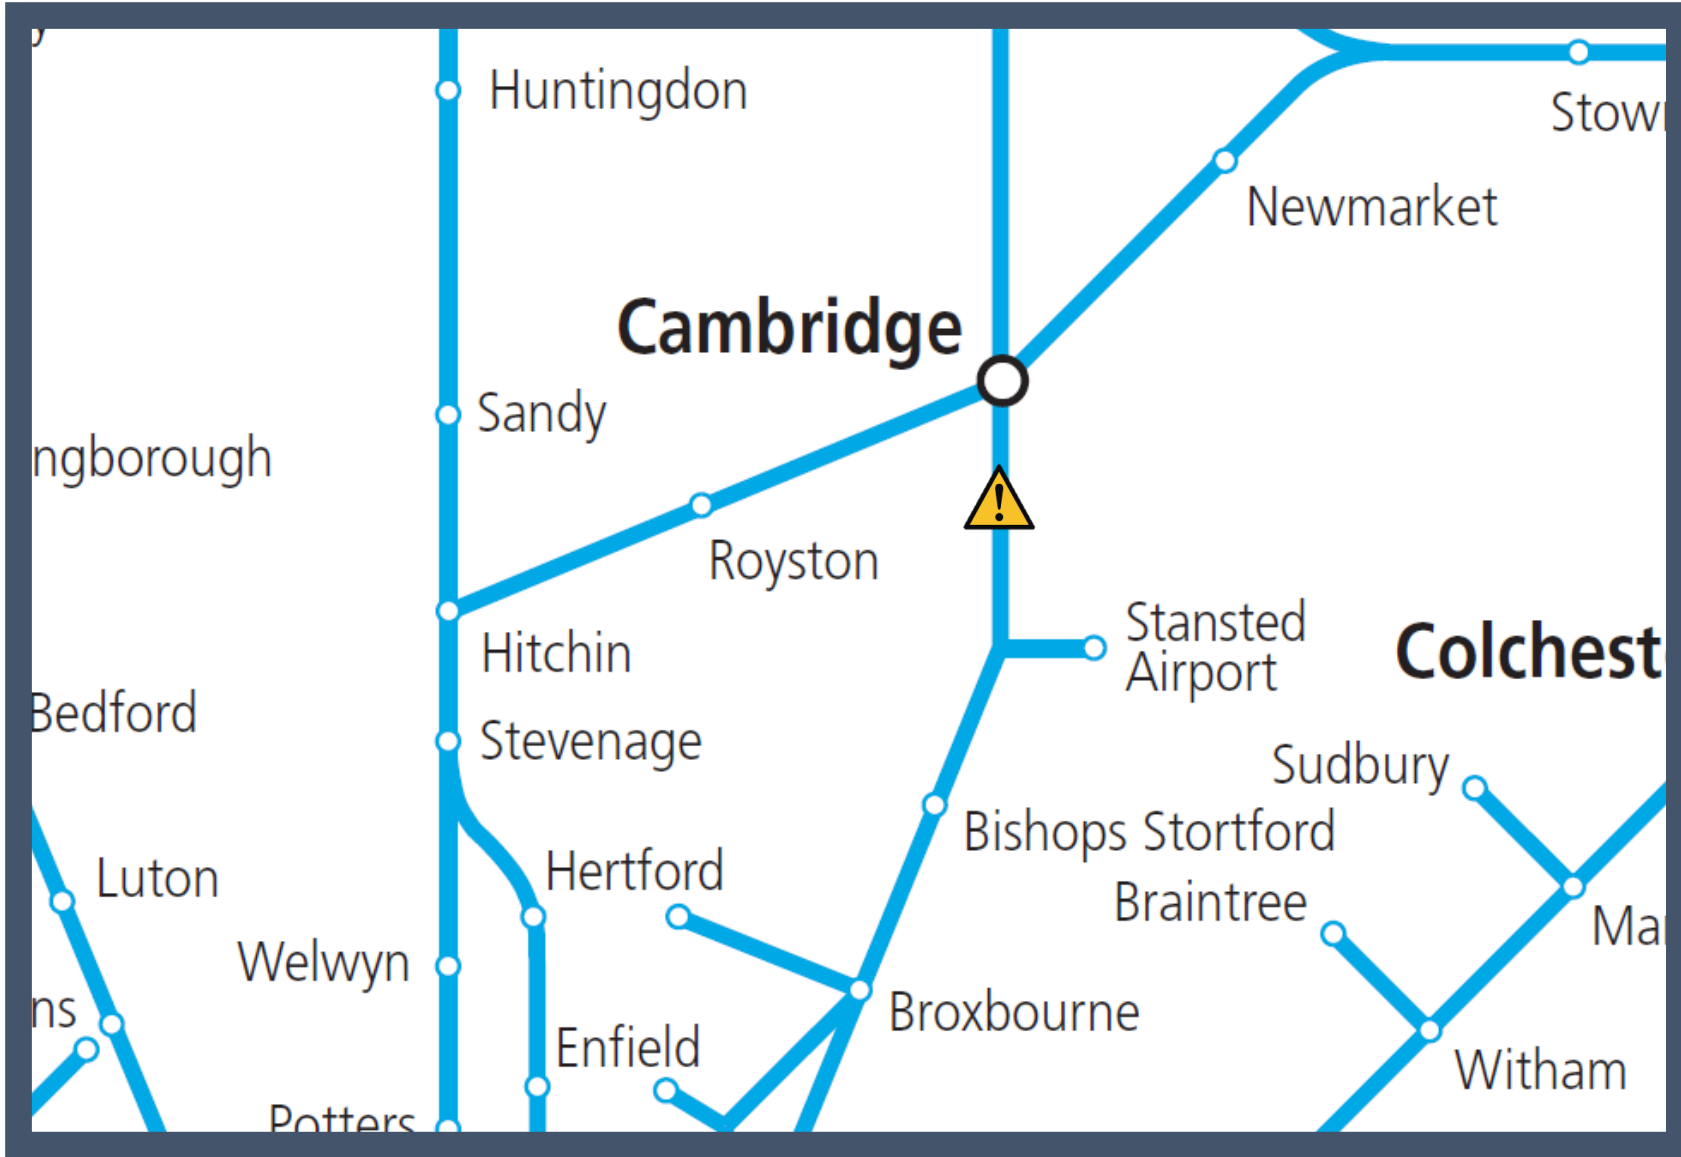

# A points failure at Great Chesterford

TOC affected: Greater Anglia

Key:

	Disruption
--	------------