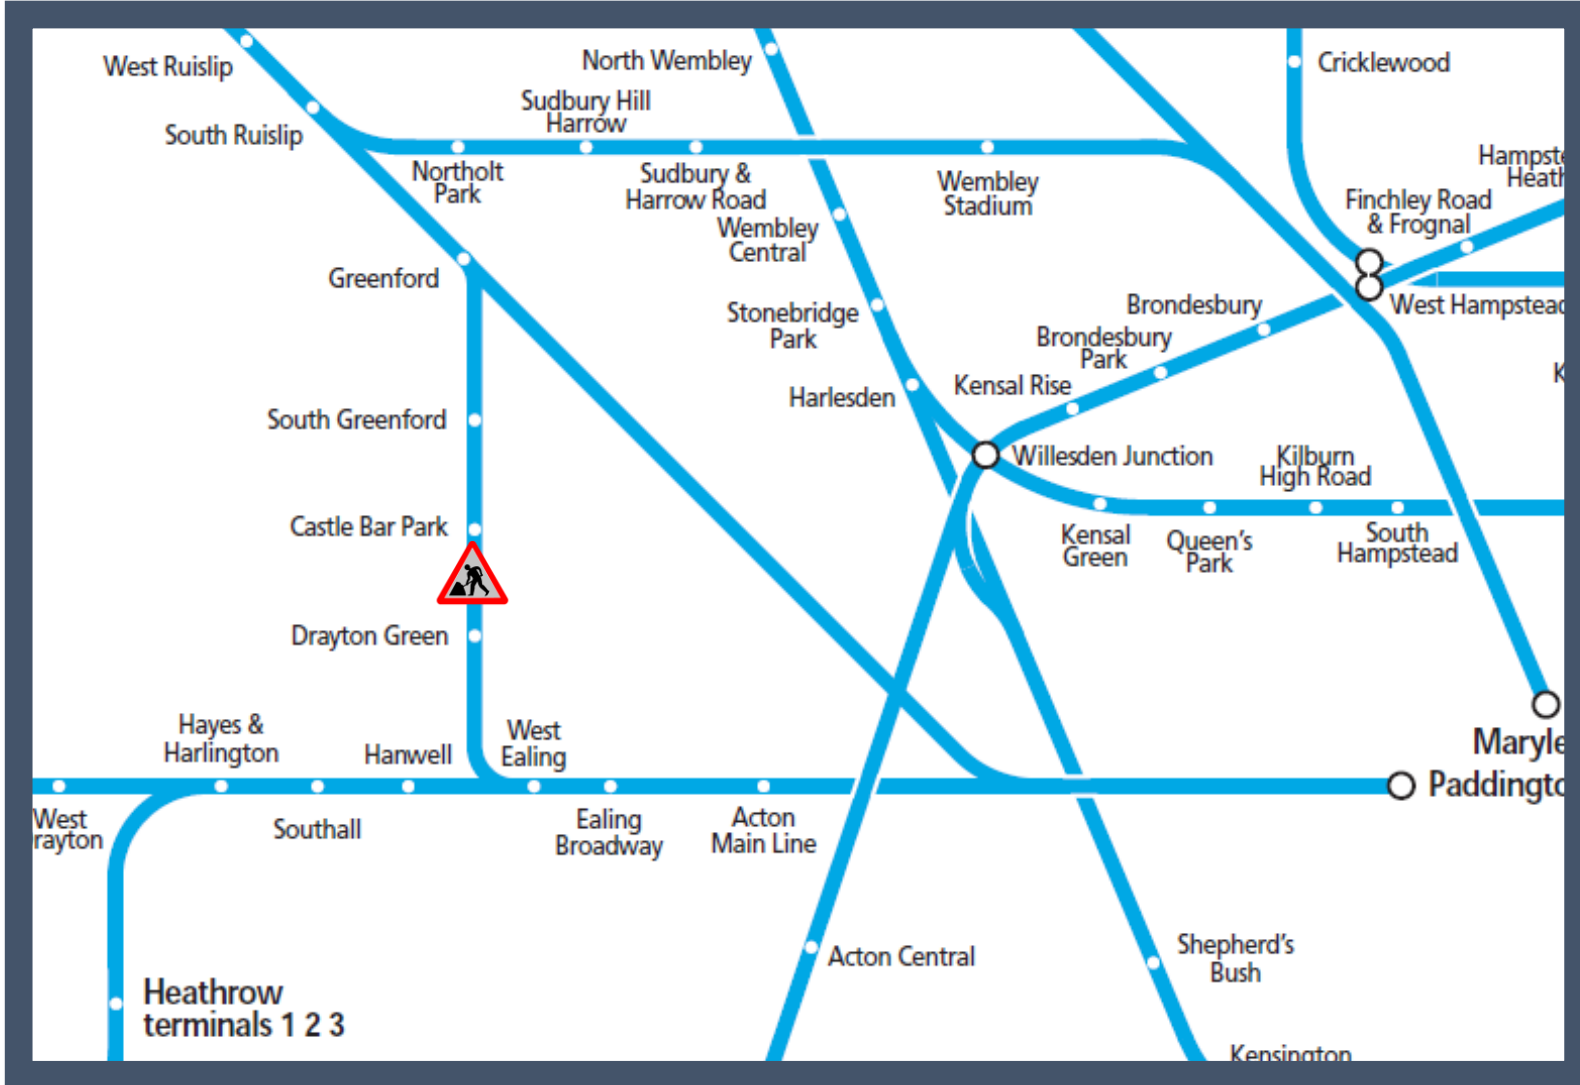

Engineering work is taking place between West Ealing and Greenford TOC affected: Great Western Railway

Key:

Engineering Works