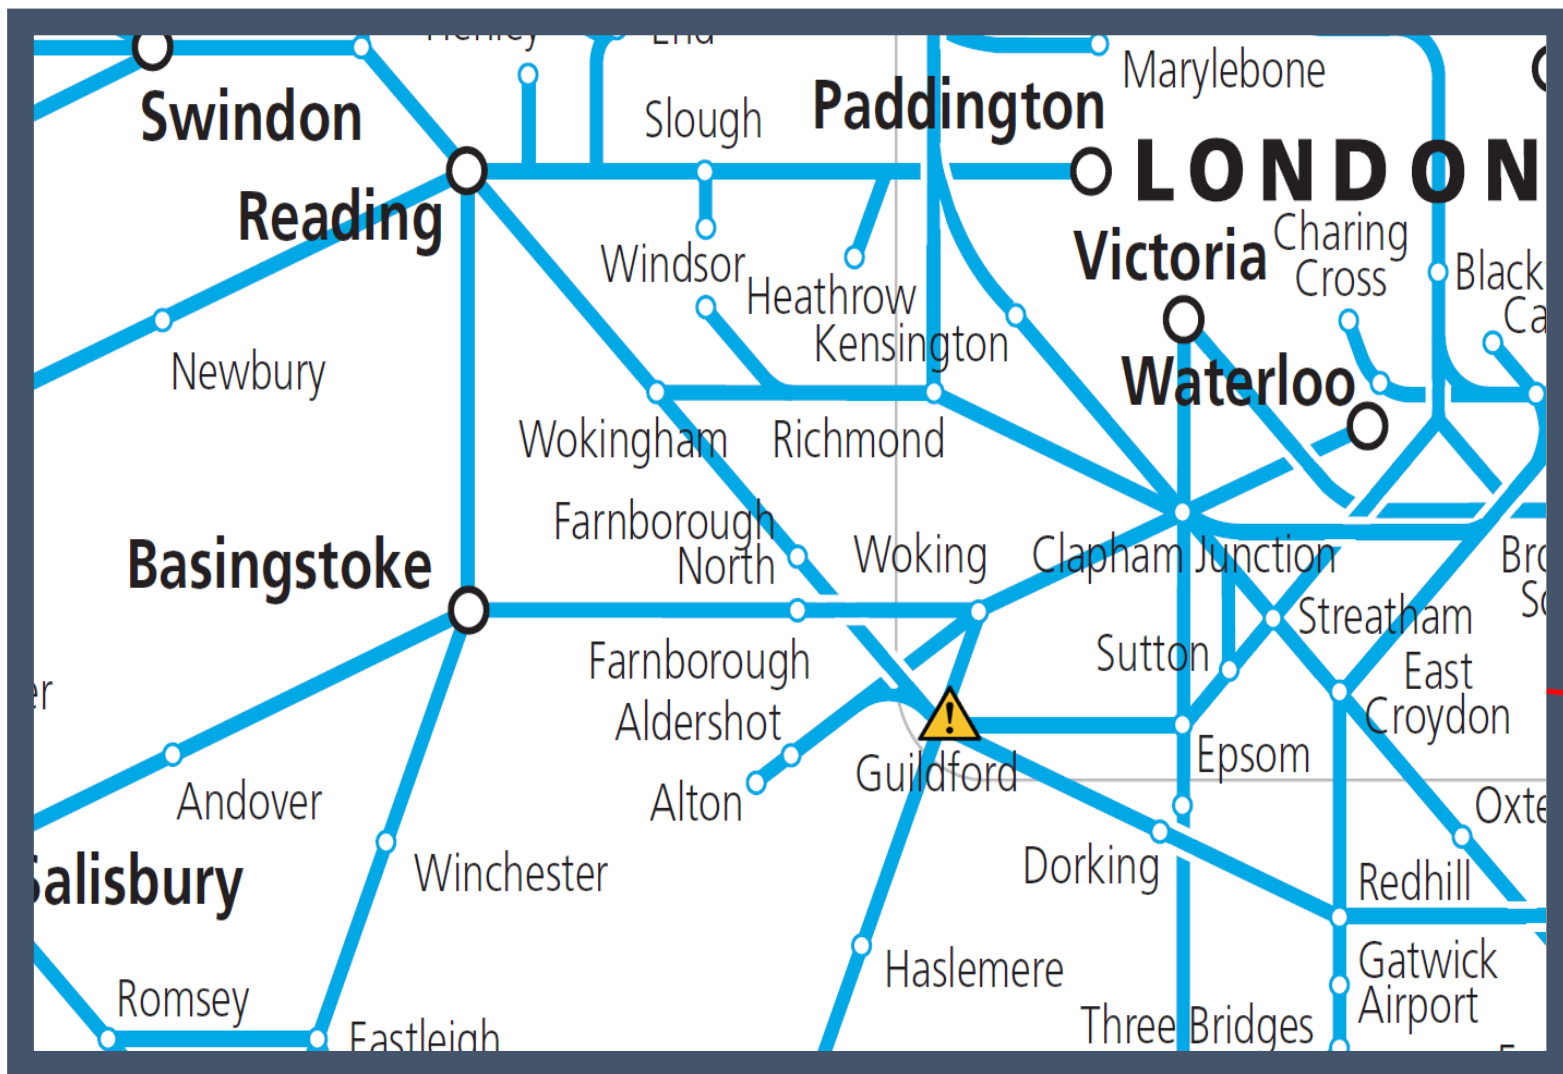

A fault with the signalling system at Guildford TOC affected: South Western Railway

Key:

Disruption