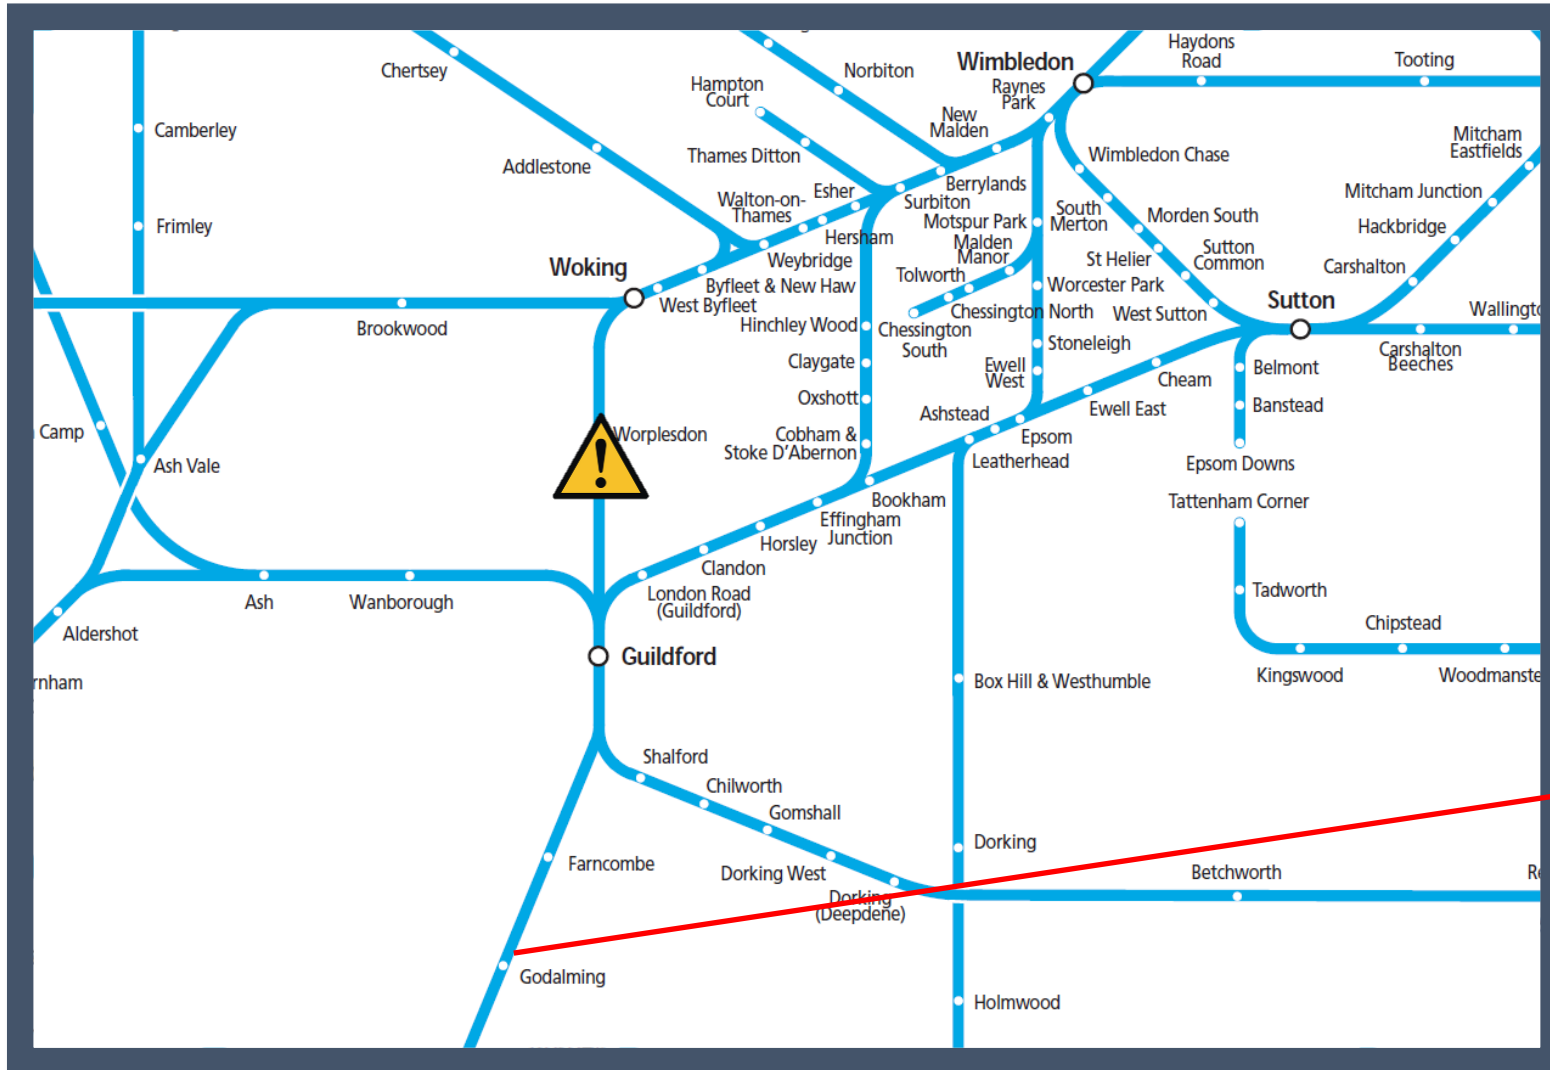

A broken down freight train between Guildford and Woking

TOC affected: South Western Railway

Key:

	Disruption
--	------------