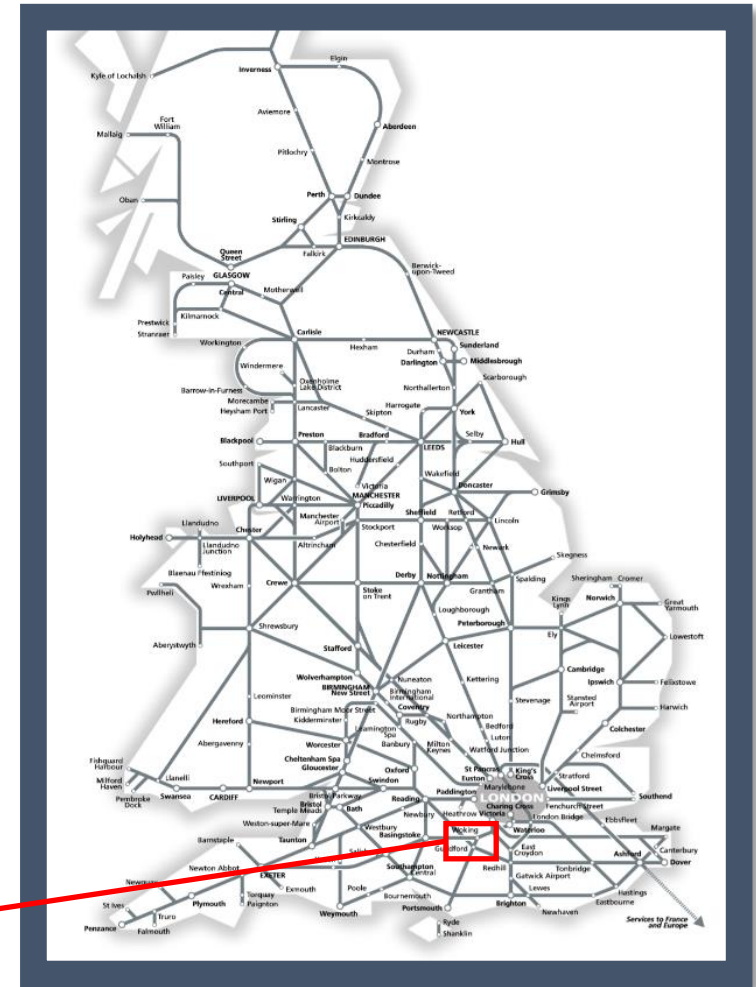

A broken down freight train between Guildford and Woking

TOC affected: South Western Railway

Key:

	Disruption
--	------------