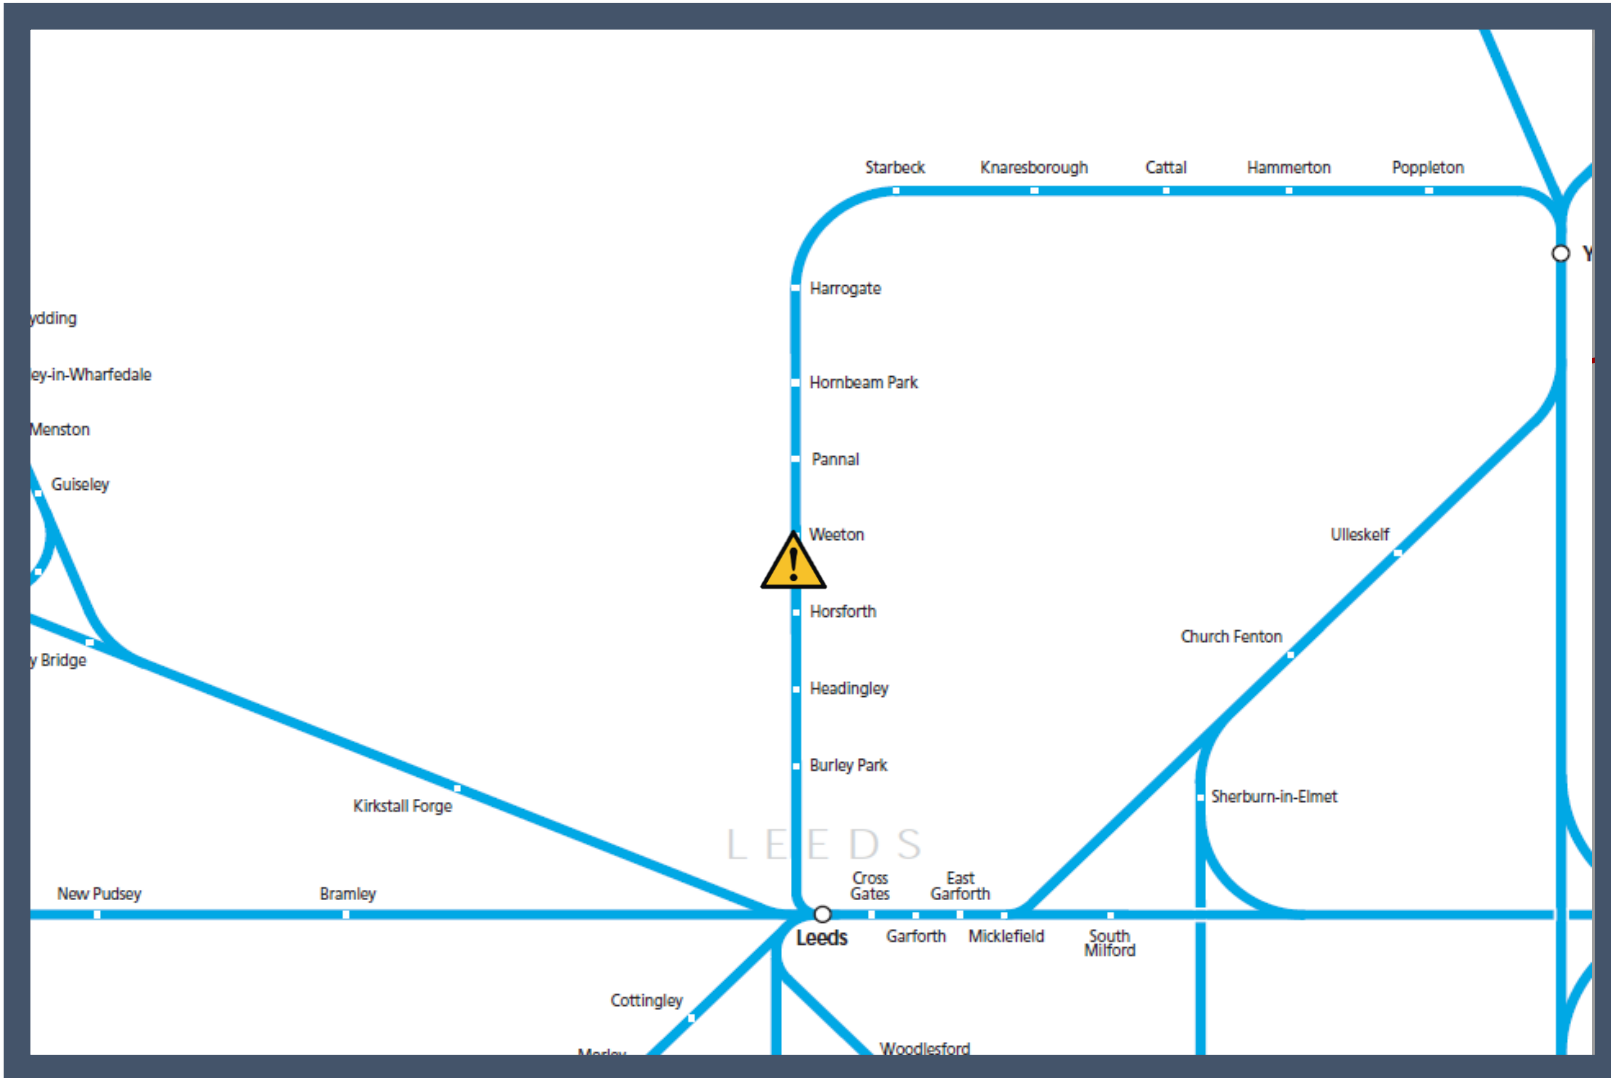

Slippery rails between Leeds and Harrogate

TOC's affected: LNER, Northern

Key:

	Disruption
--	------------