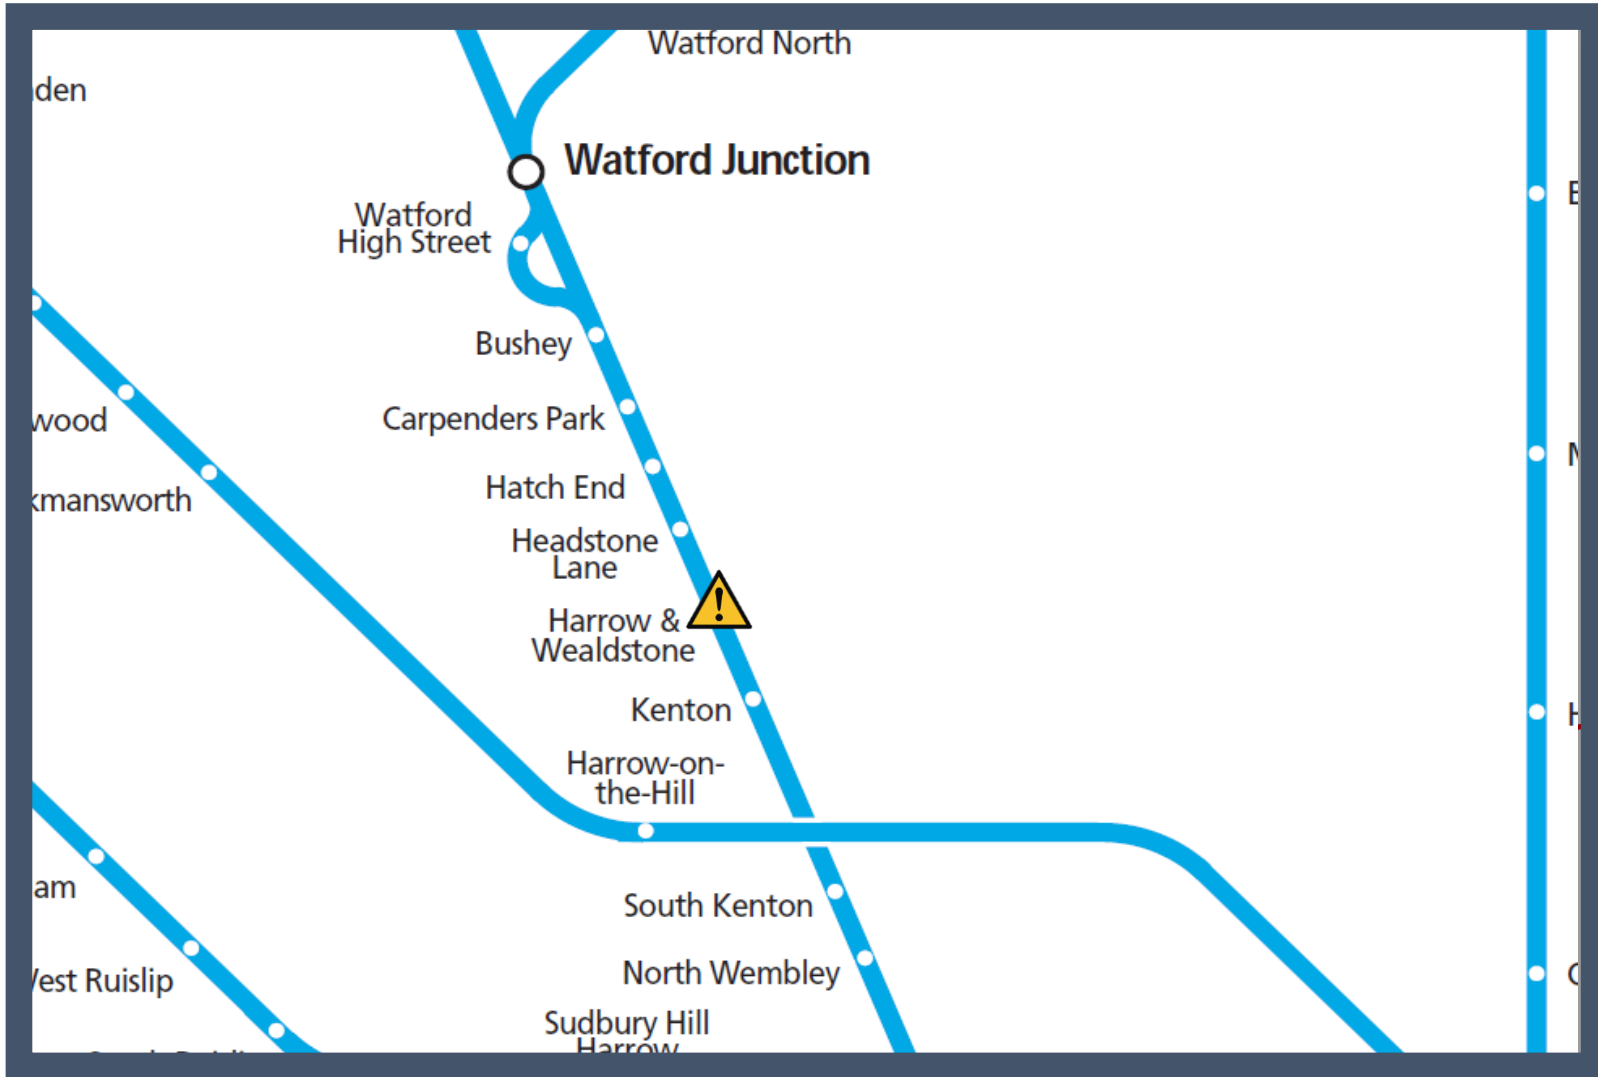

# A fault on a train at Harrow & Wealdstone TOC affected: London Overground

Key:

	Disruption
---	------------