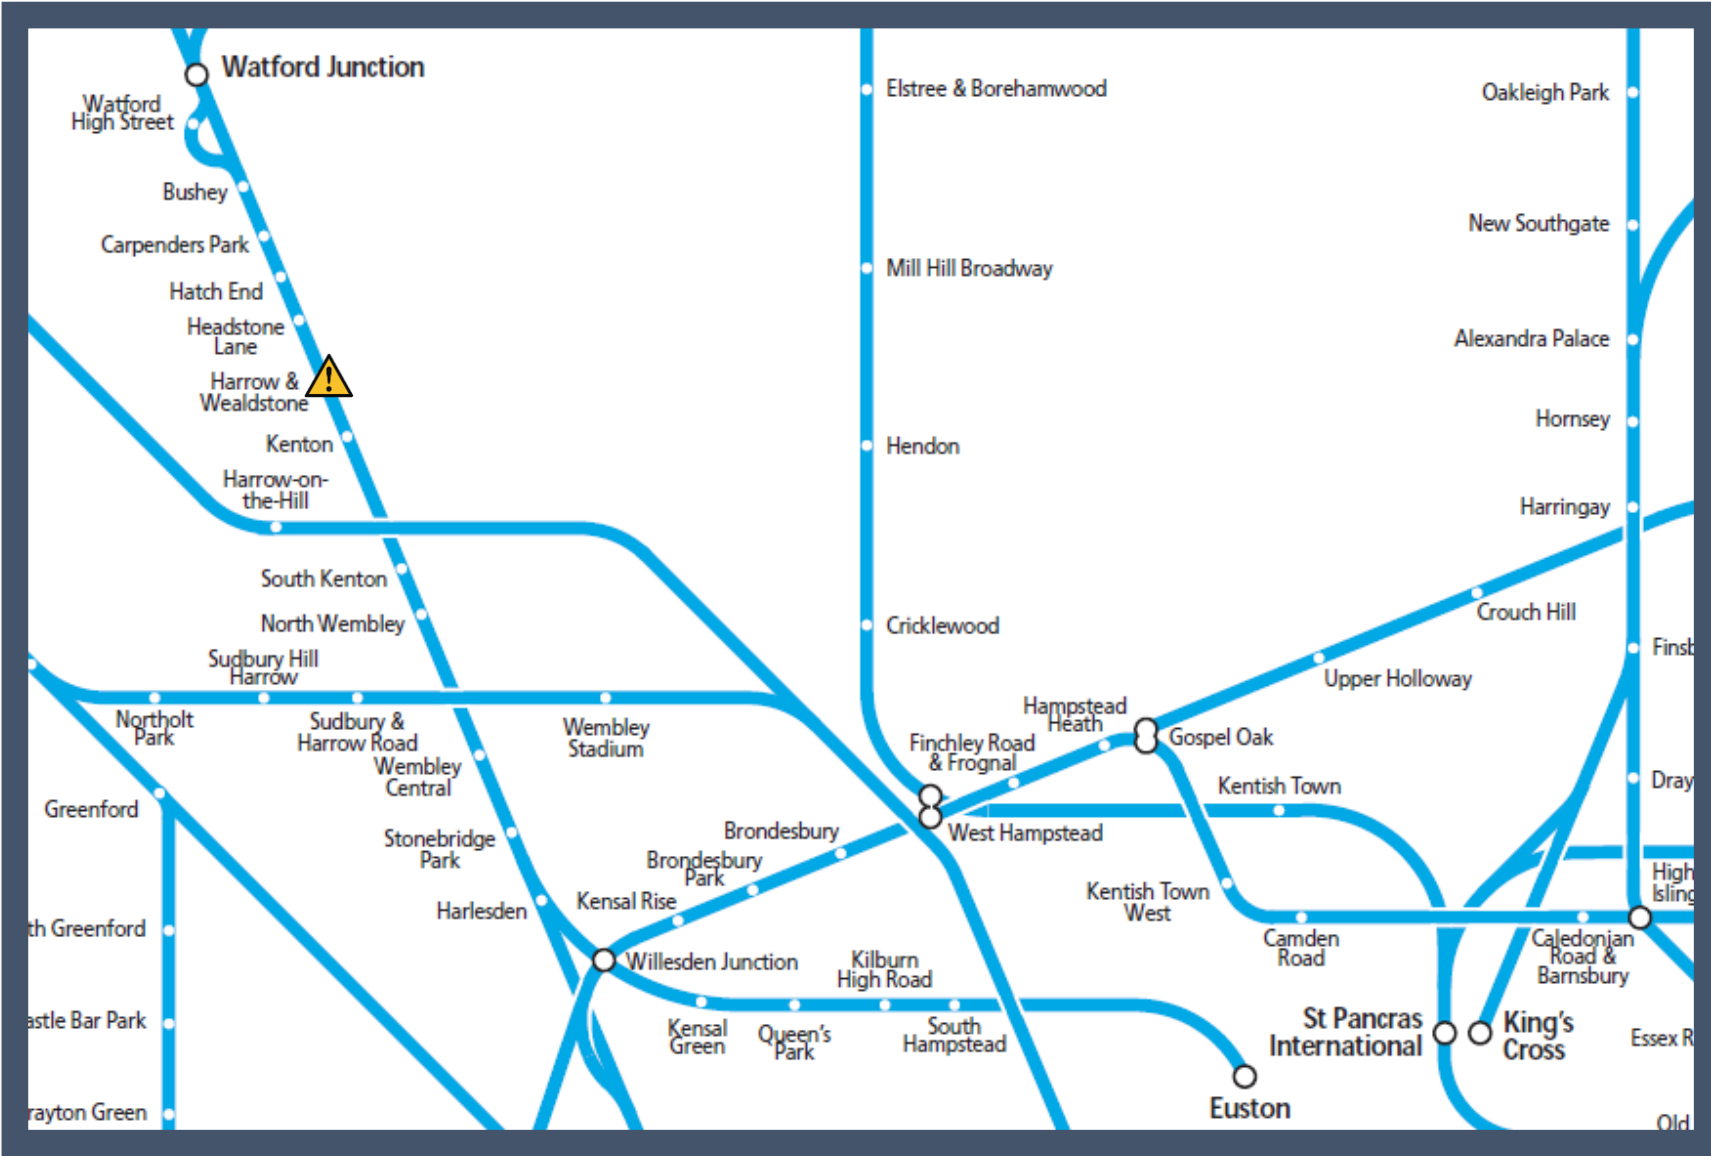

# A fault on a train between London Euston and Watford Junction

TOC affected: London Overground

Key:

Disruption