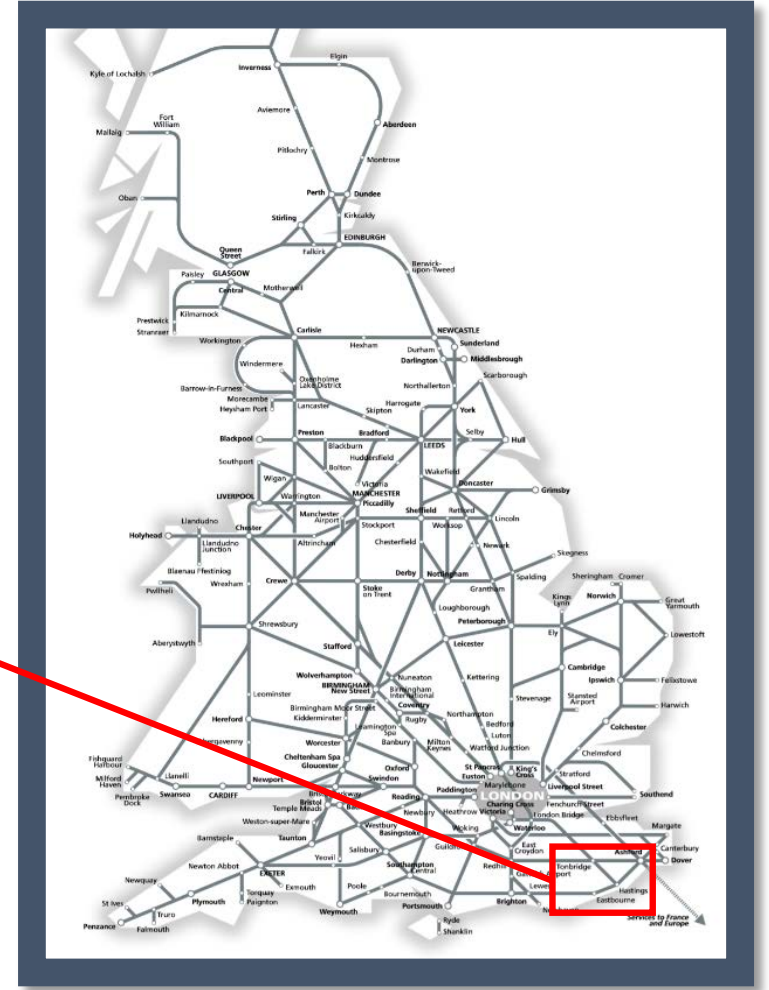

Emergency services dealing with an incident between Tunbridge Wells and Hastings

TOC affected: Southeastern

Key:

	Disruption
--	------------