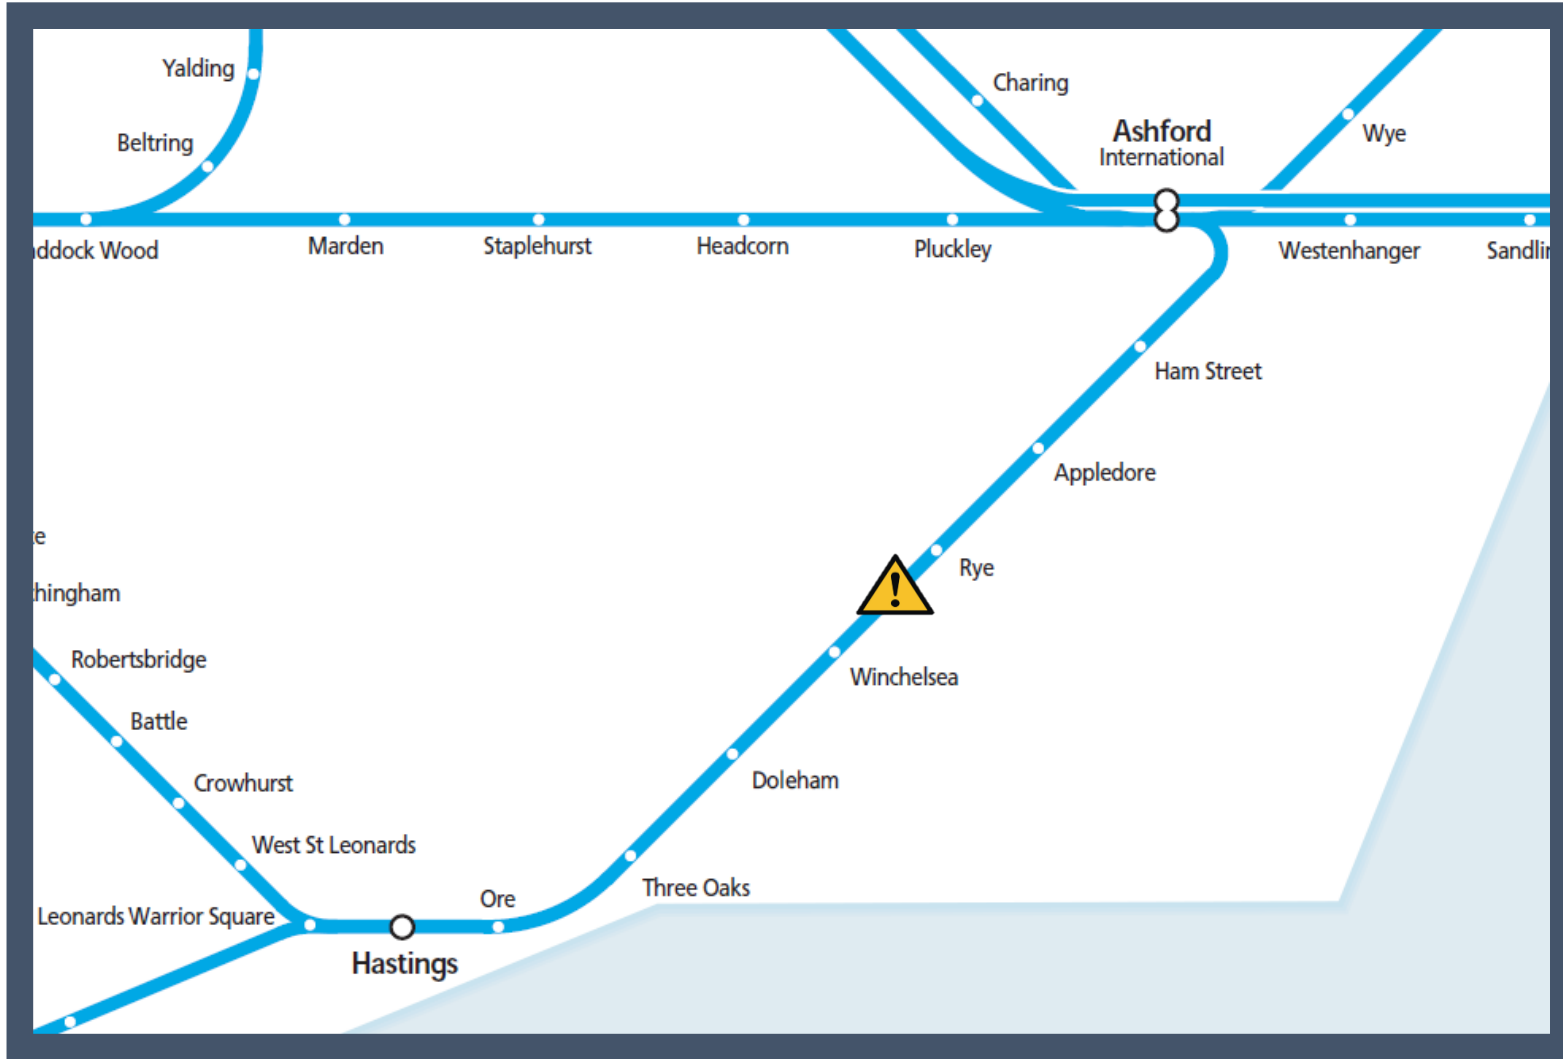

# lightning damaging the electricity supply between Hastings and Ashford International

TOC affected: Southern

Key:

Disruption