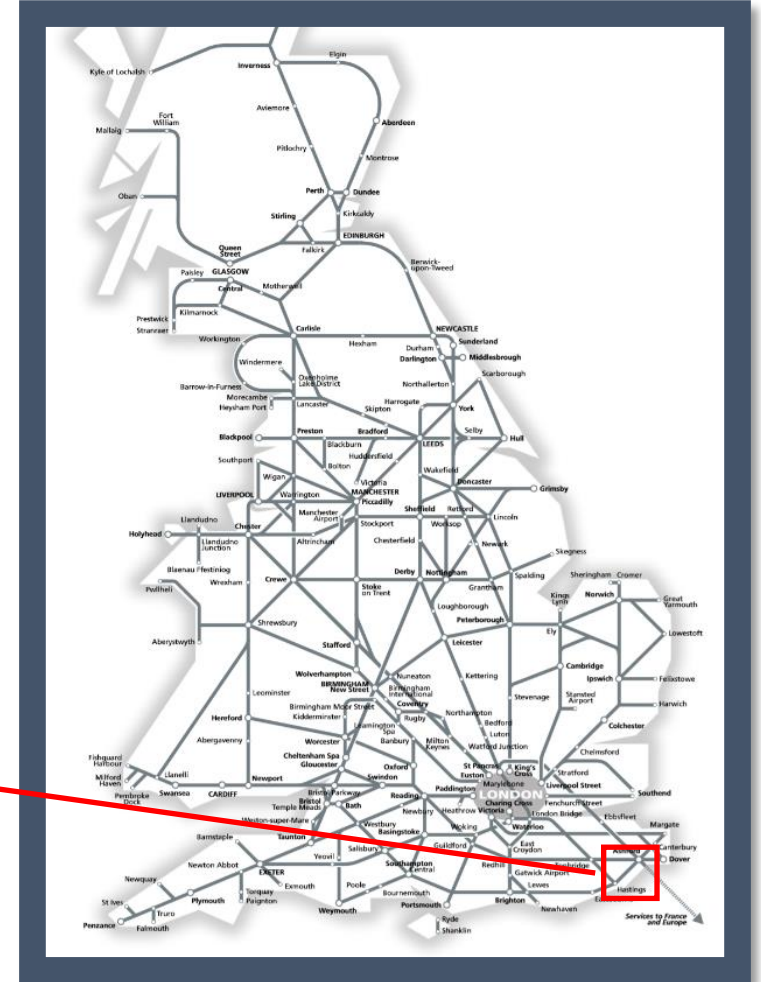

# lightning damaging the electricity supply between Hastings and Ashford International

TOC affected: Southern

Key:

Disruption