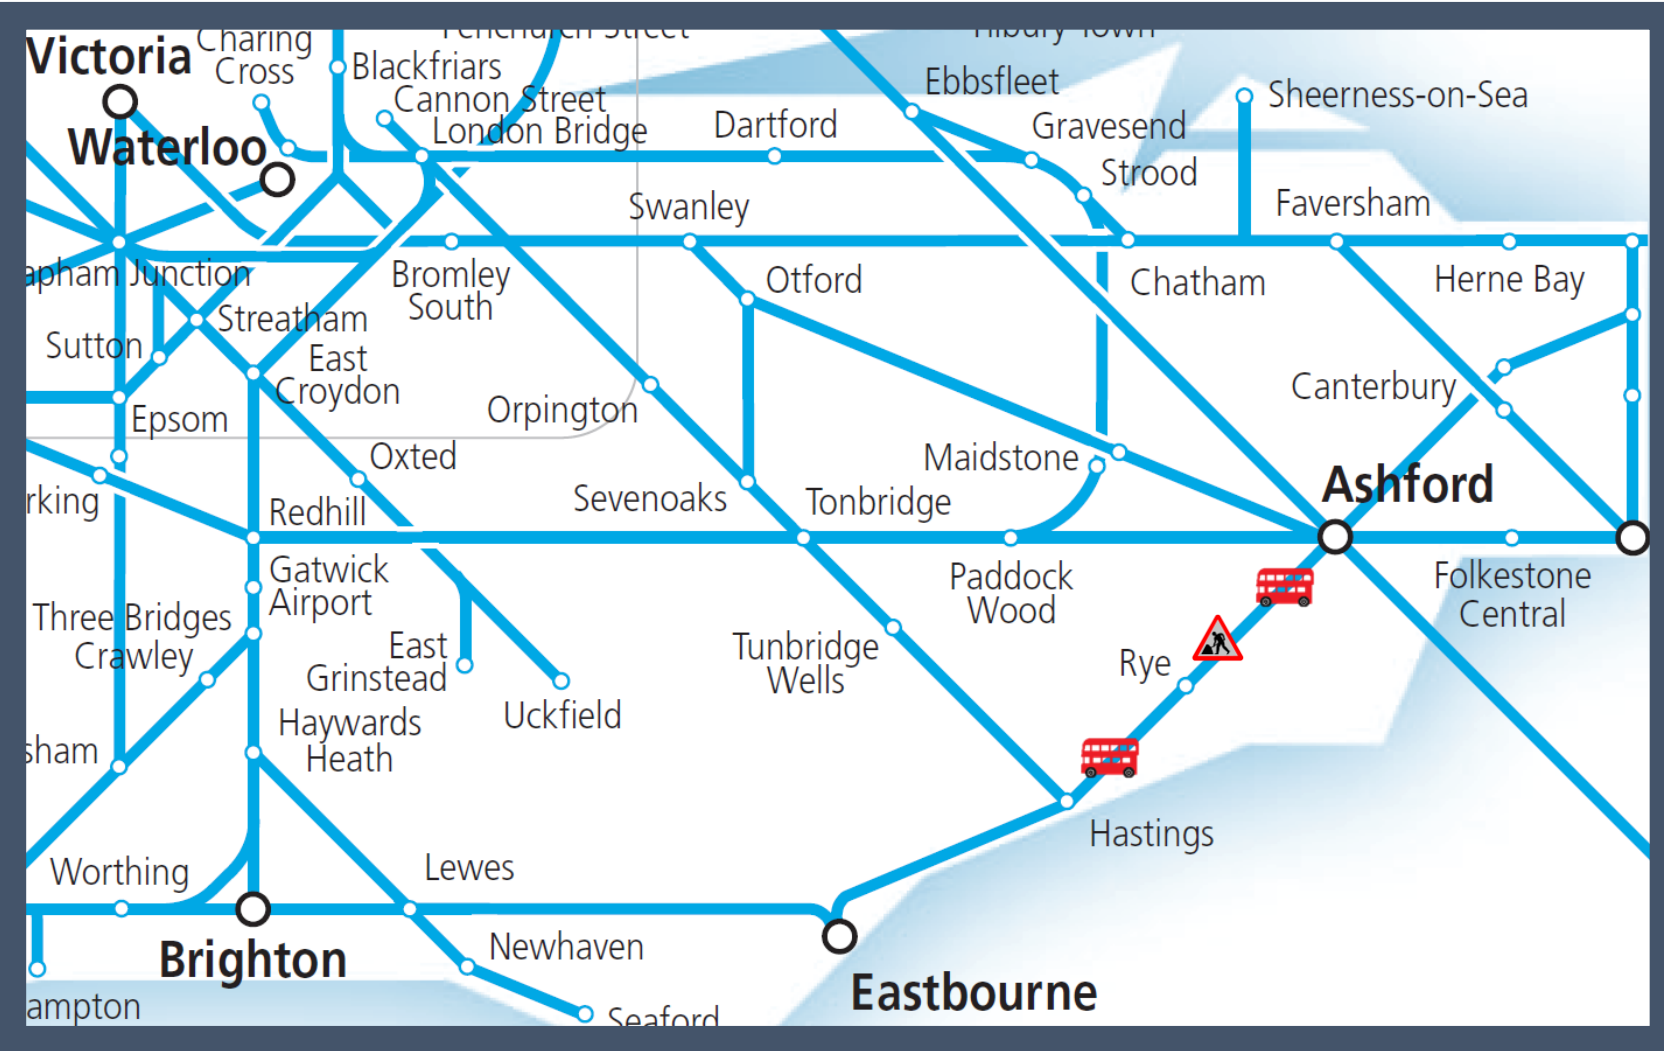

Buses replace trains between Hastings and Ashford International

TOC affected: Southern

Key:	
	Engineering Works
	Bus Replacement Services