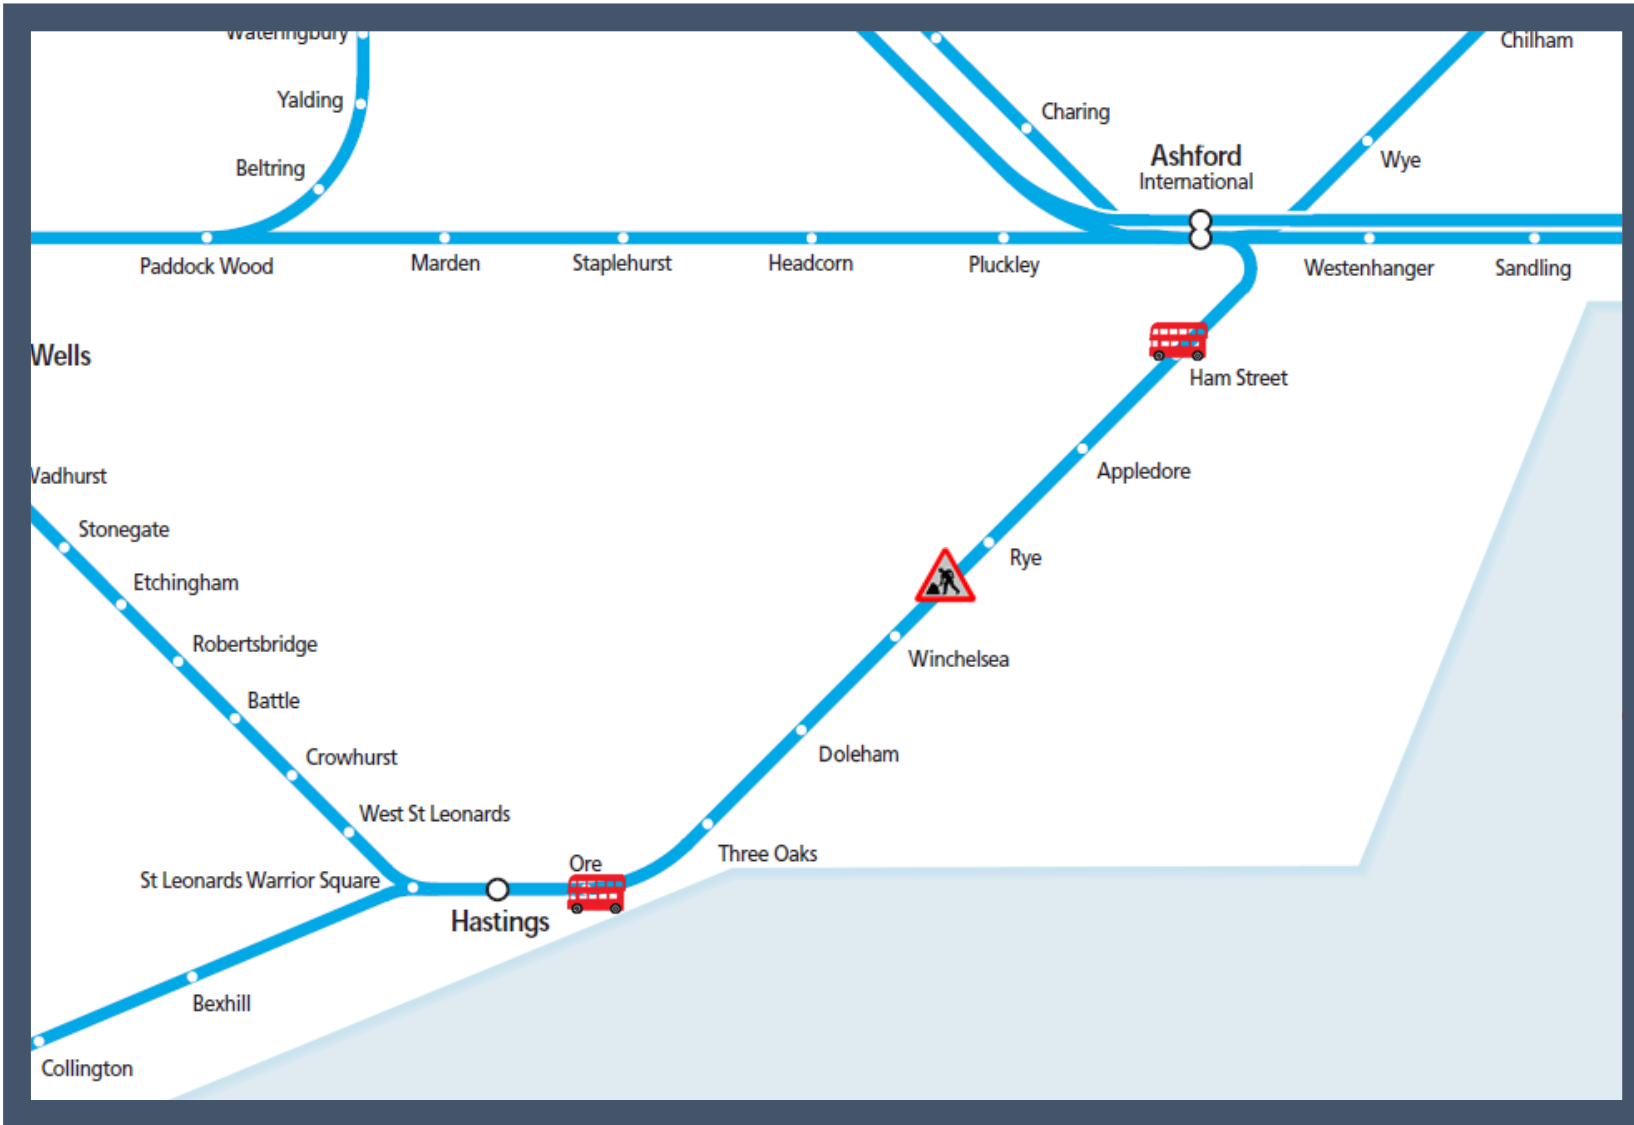

Buses replace trains between Hastings and Ore / Ashford International

TOC affected: Southern

Key:

Engineering Works

Bus Replacement Services