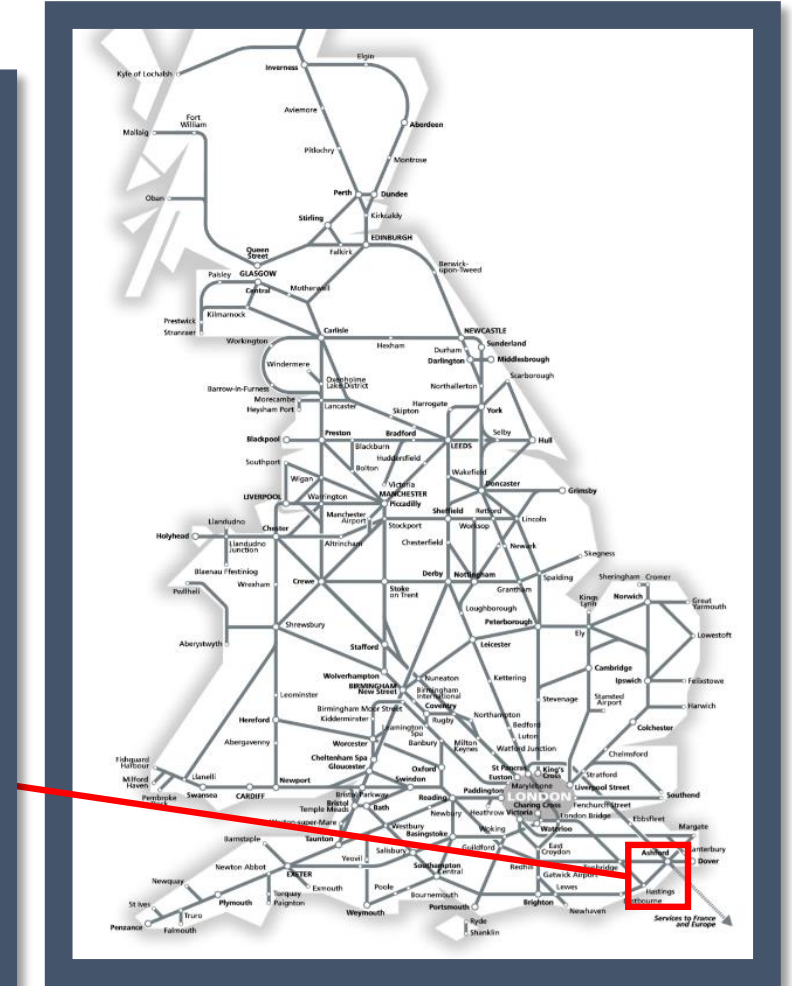

Buses replace trains between Hastings and Ore / Ashford International

TOC affected: Southern

Key:

Engineering Works

Bus Replacement Services