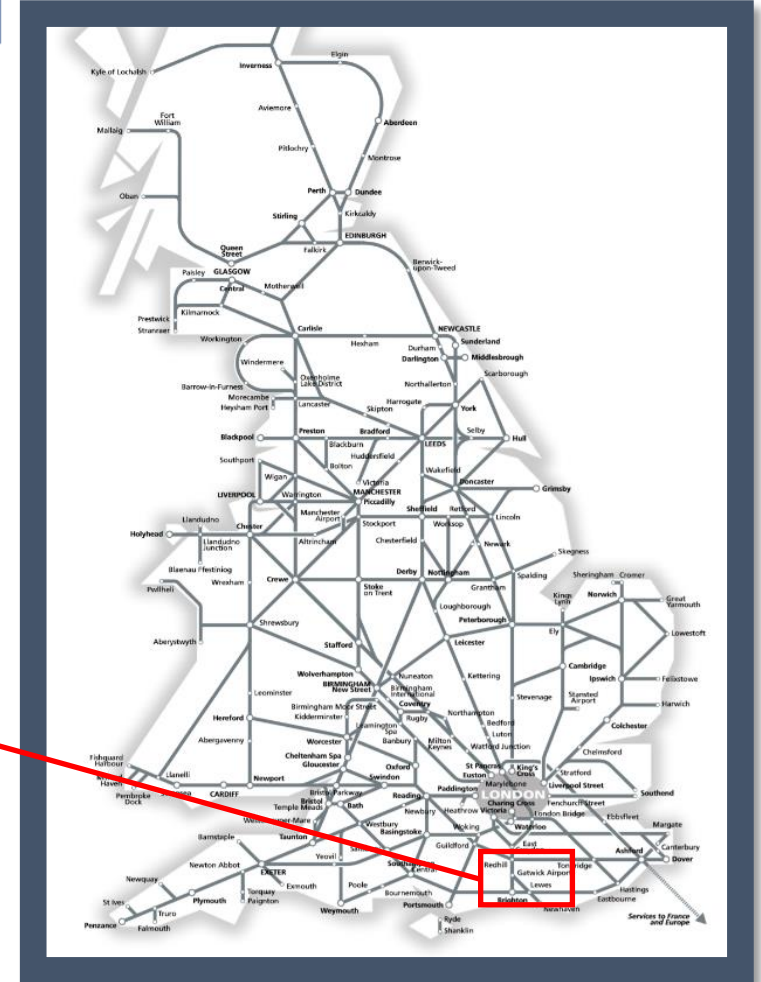

Urgent repairs of the track between Haywards Heath and Brighton

TOCs affected: Southern, Thameslink

Key:

Disruption

Bus Replacement Service