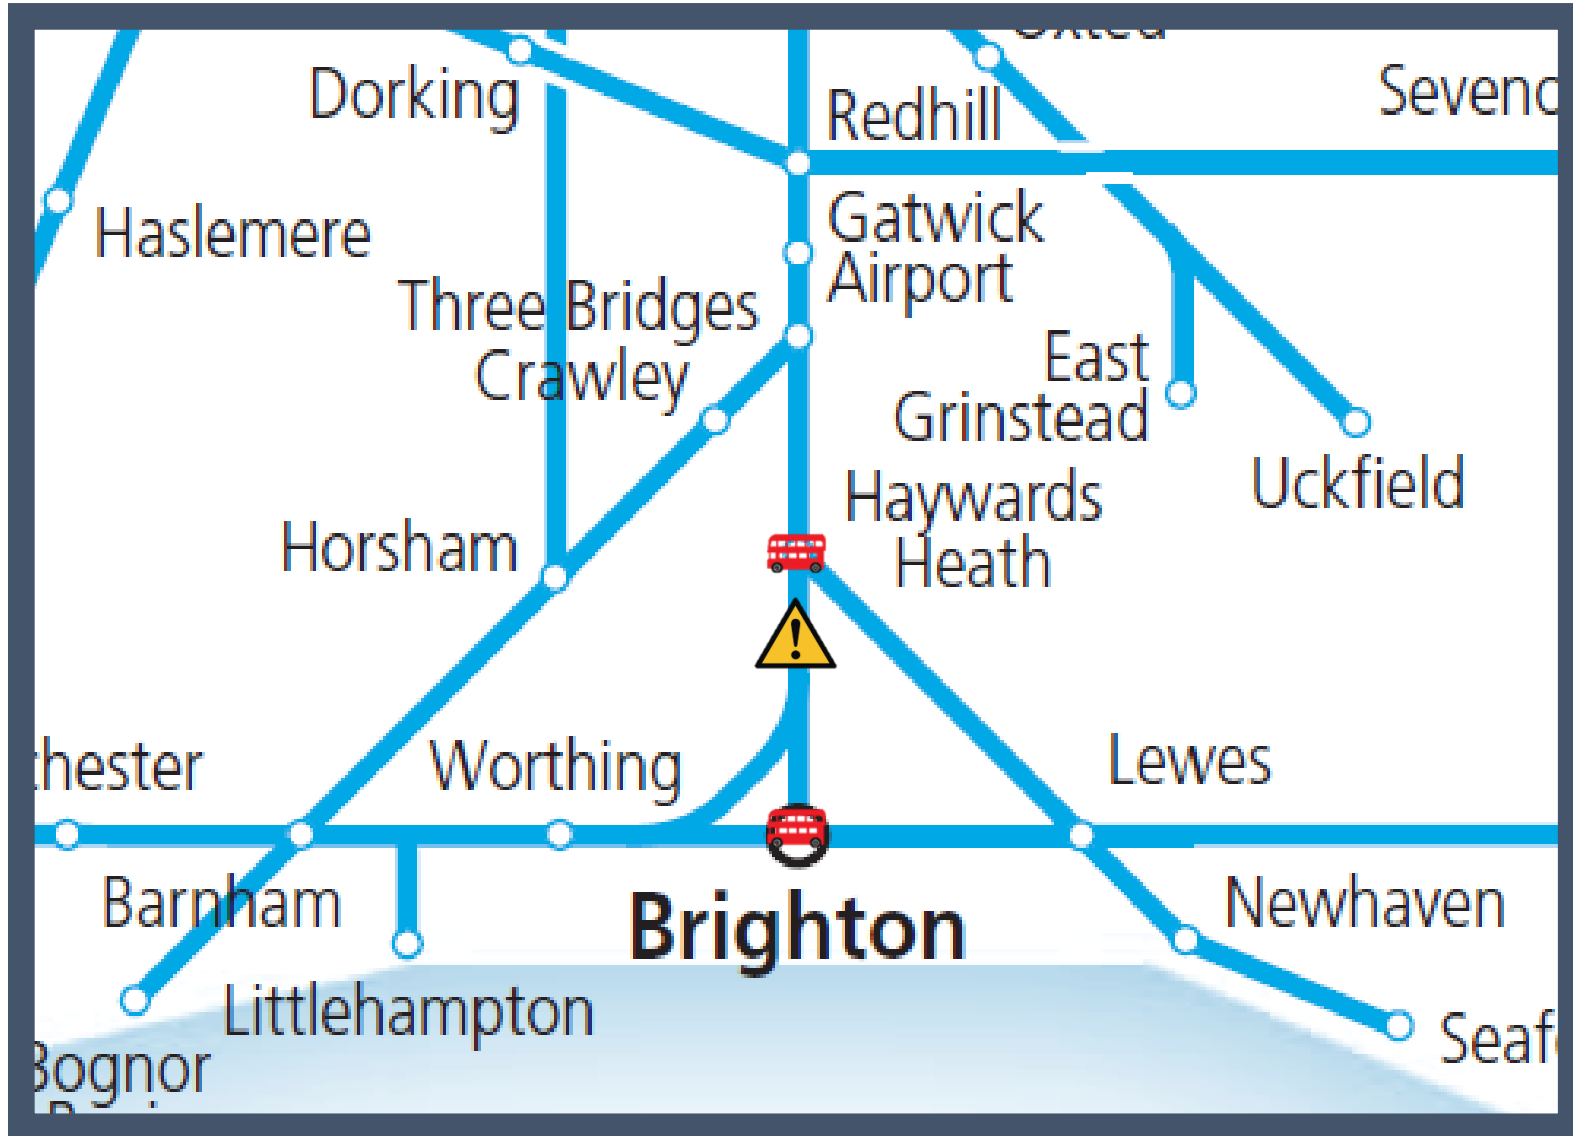

Urgent repairs of the track between Haywards Heath and Brighton

TOCs affected: Southern, Thameslink

Key:

Disruption

Bus Replacement Service