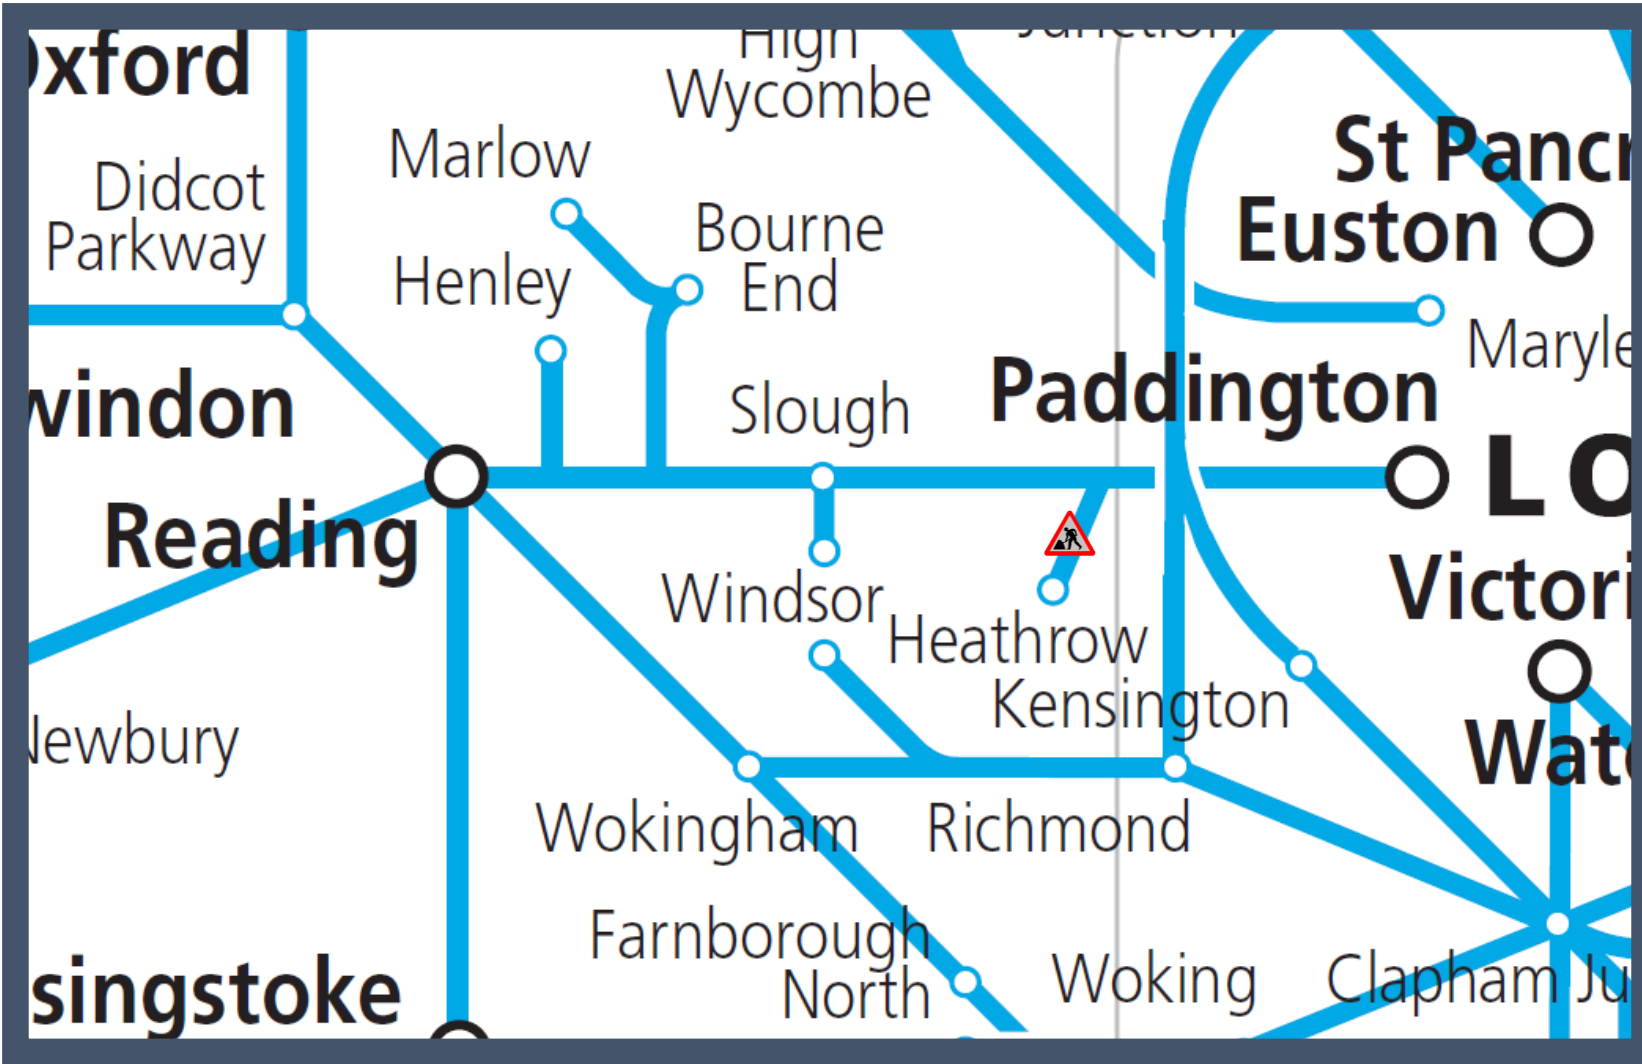

No early morning trains between London Paddington and Heathrow

TOCs affected: Heathrow Express, TfL Rail

Key:

Engineering Works