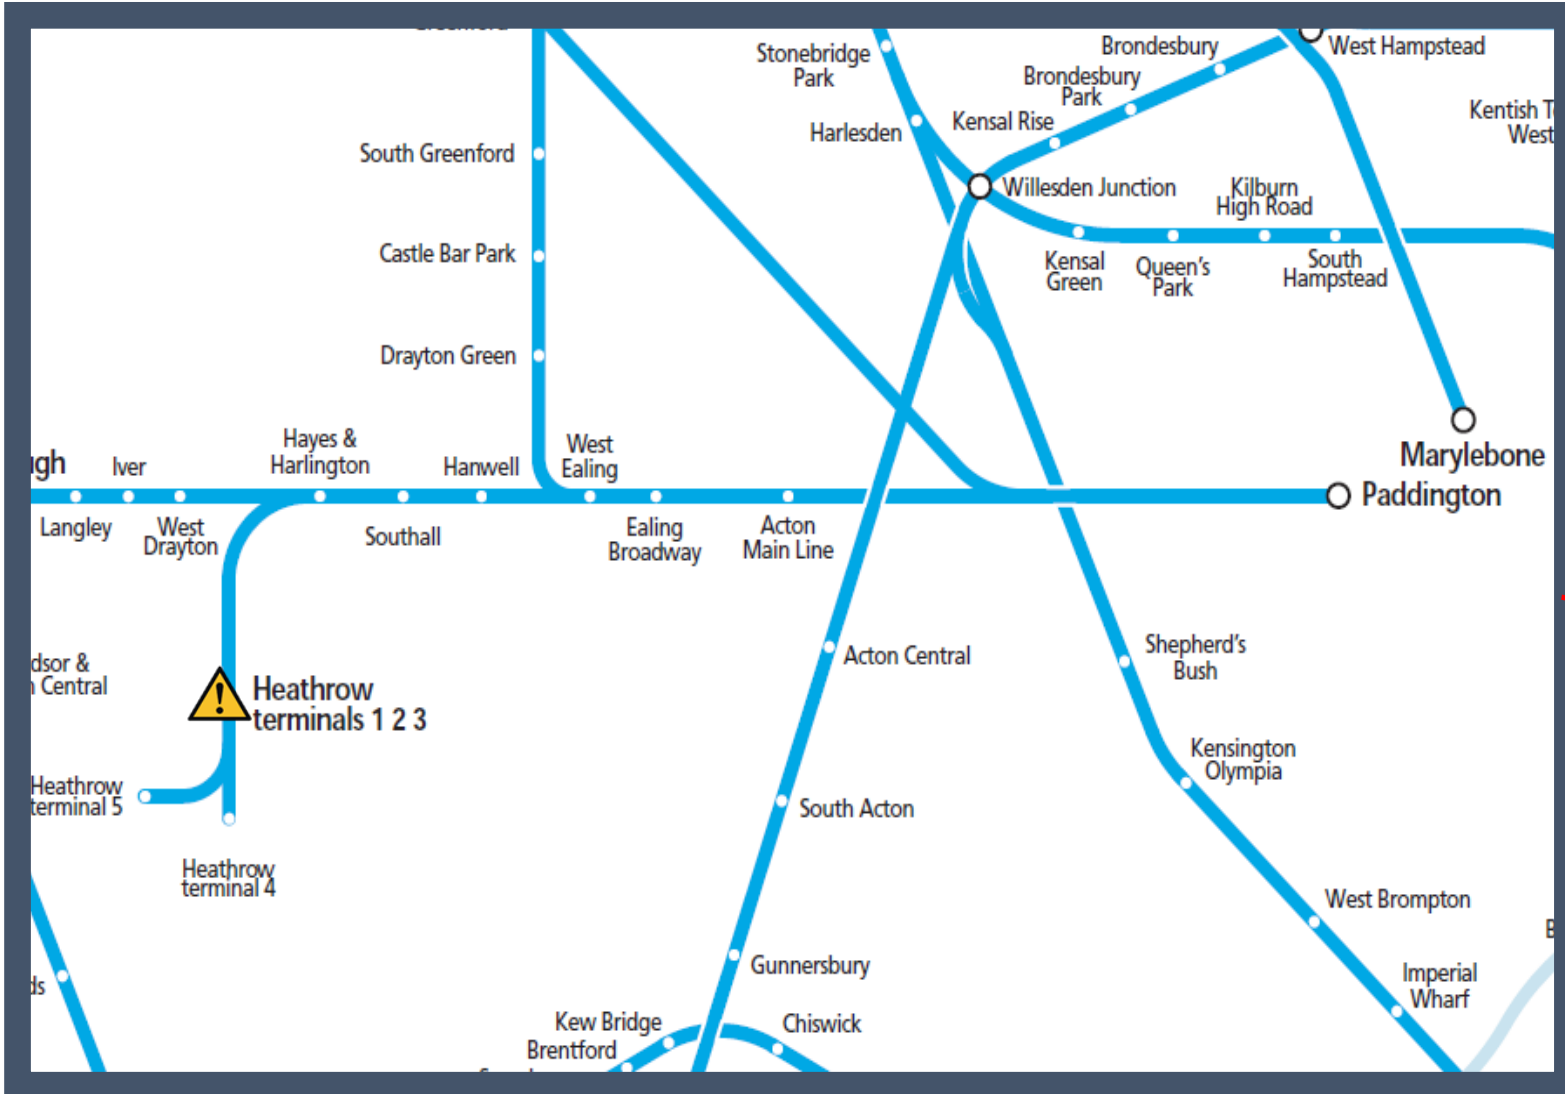

A broken down train at Heathrow Airport T123

TOCs affected: Heathrow Express, TfL Rail

Key:

Disruption