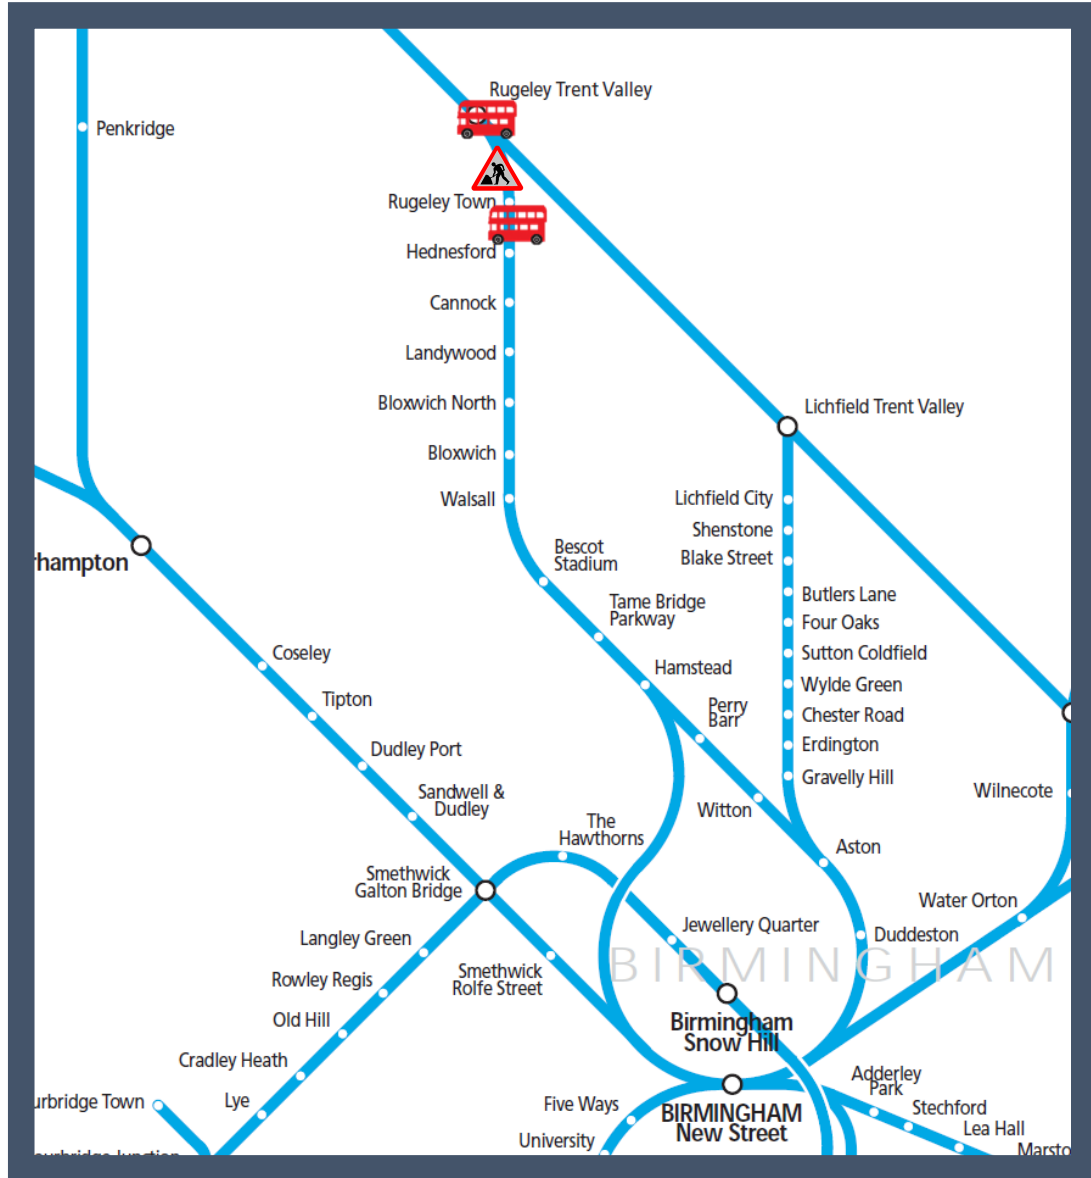

Buses replace trains between Hednesford and Rugeley Trent Valley

TOC affected: West Midlands Railway

Key:

Engineering Works

Bus Replacement Services