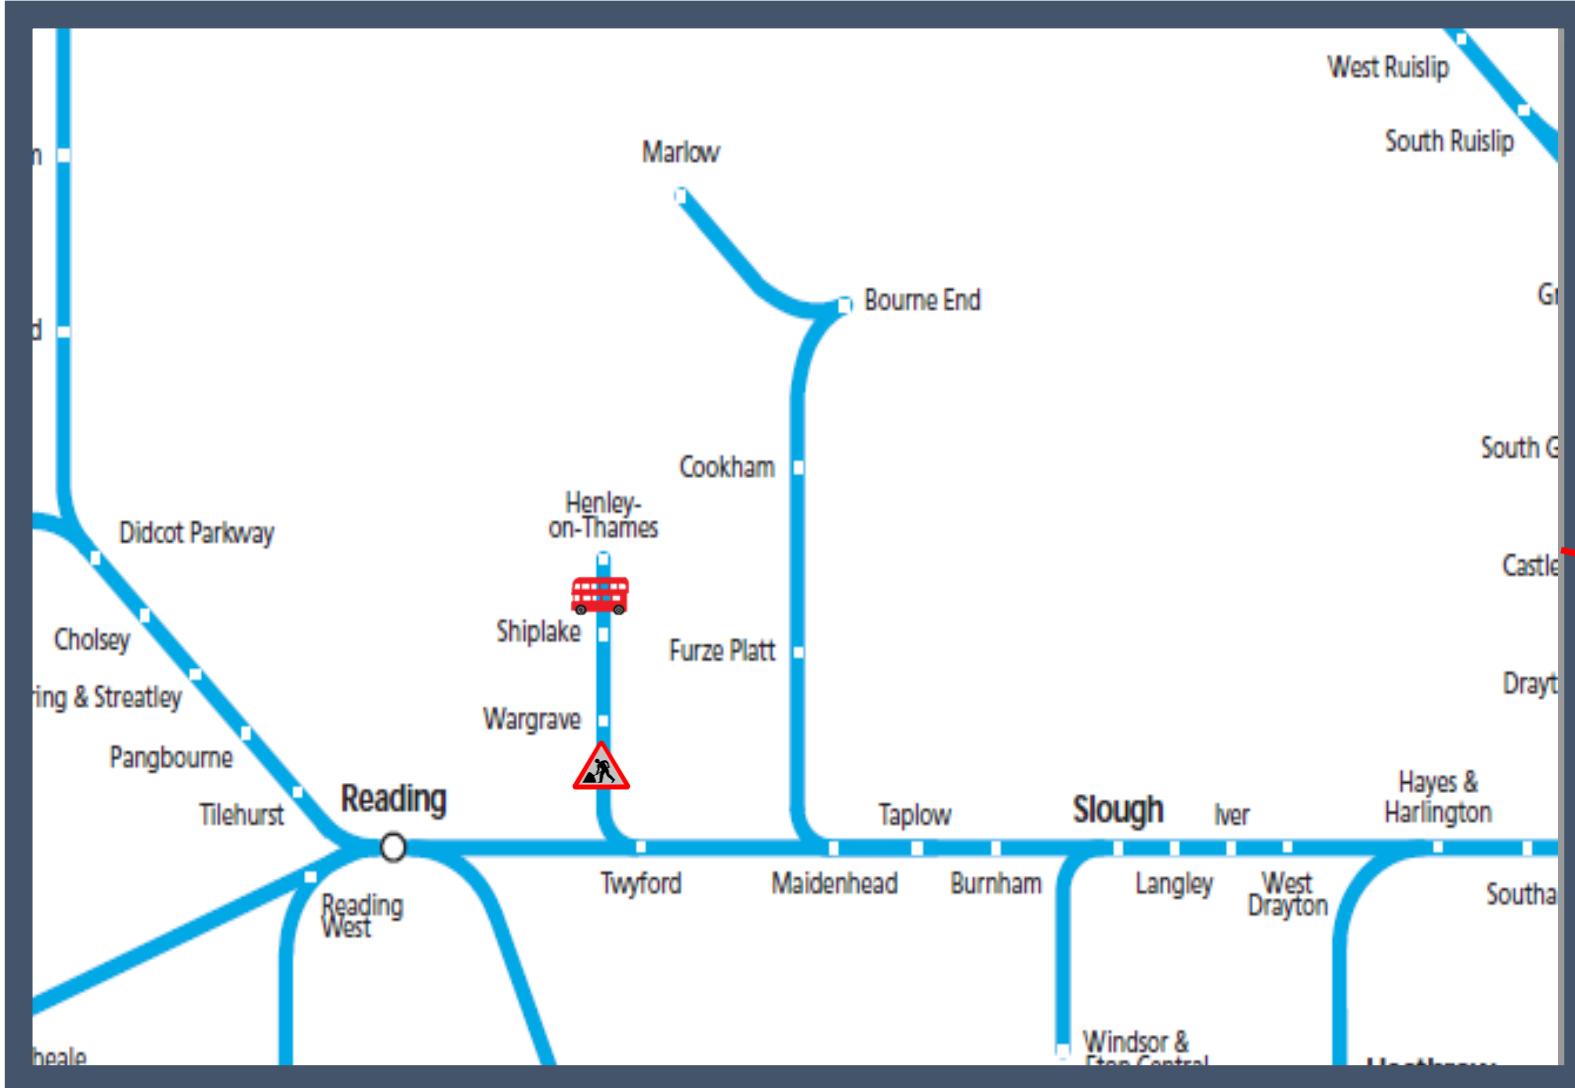

Engineering work is taking place between Twyford and Henley-on-Thames TOC affected: Great Western Railway

Key:

Engineering Works

Bus Replacement Services