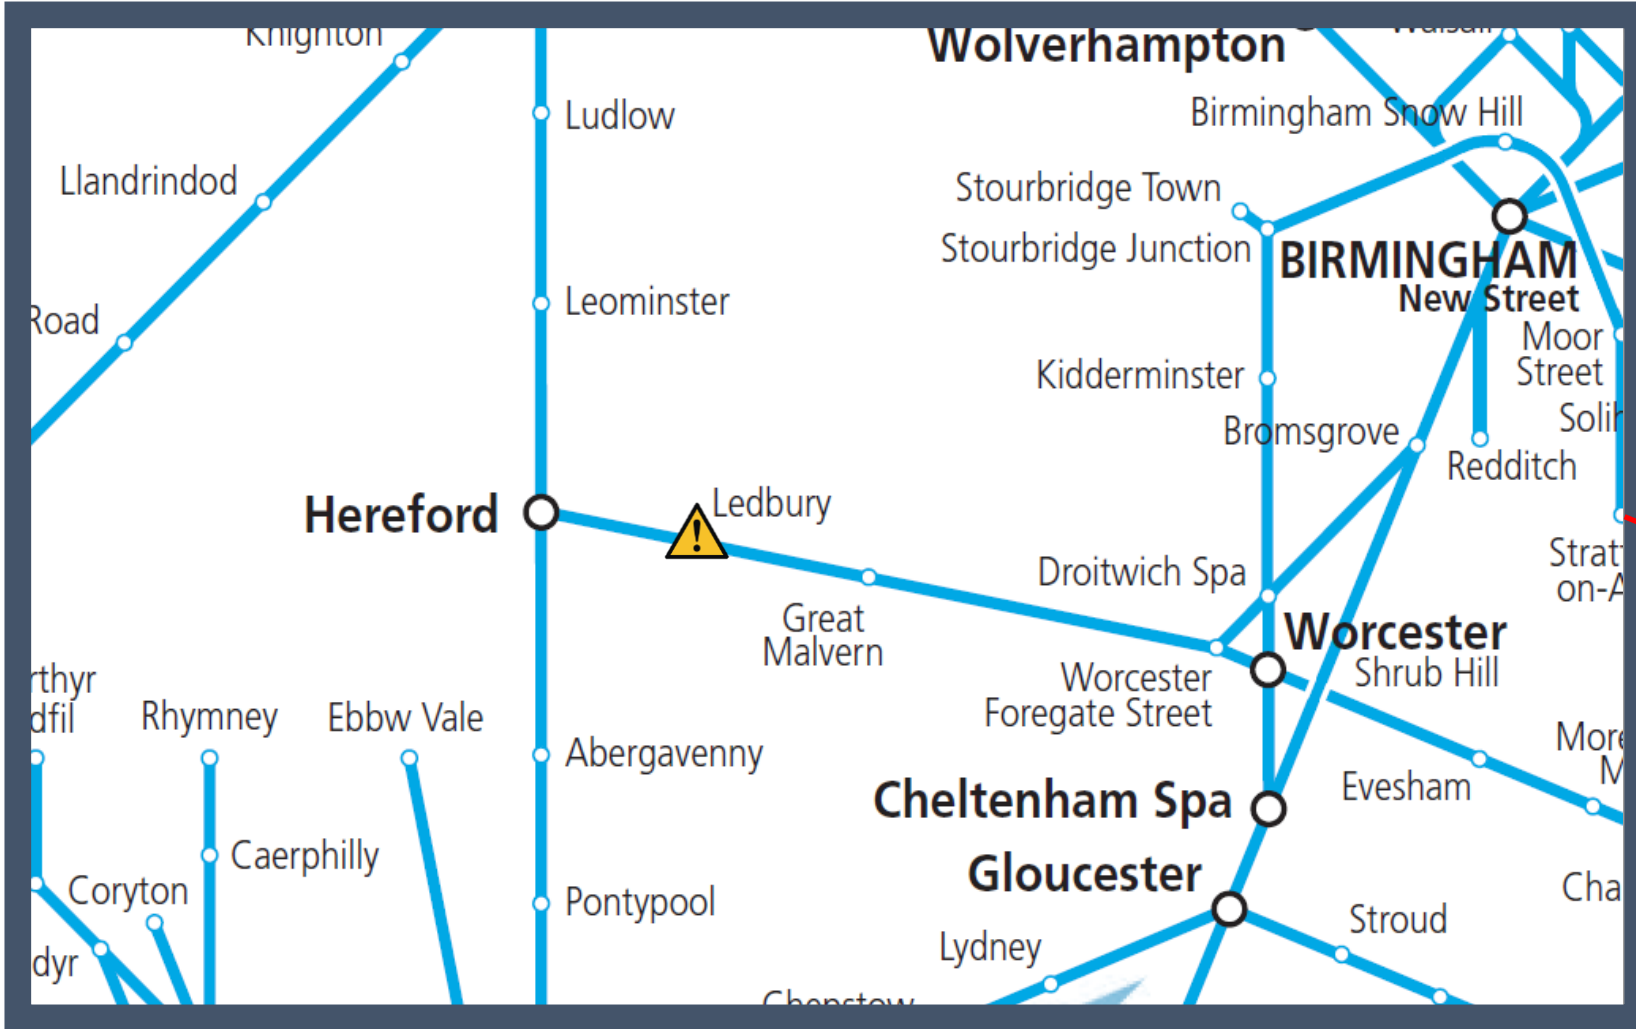

A fire next to the track at Ledbury

TOCs affected: Great Western Railway and West Midlands Railway

Key:

Disruption