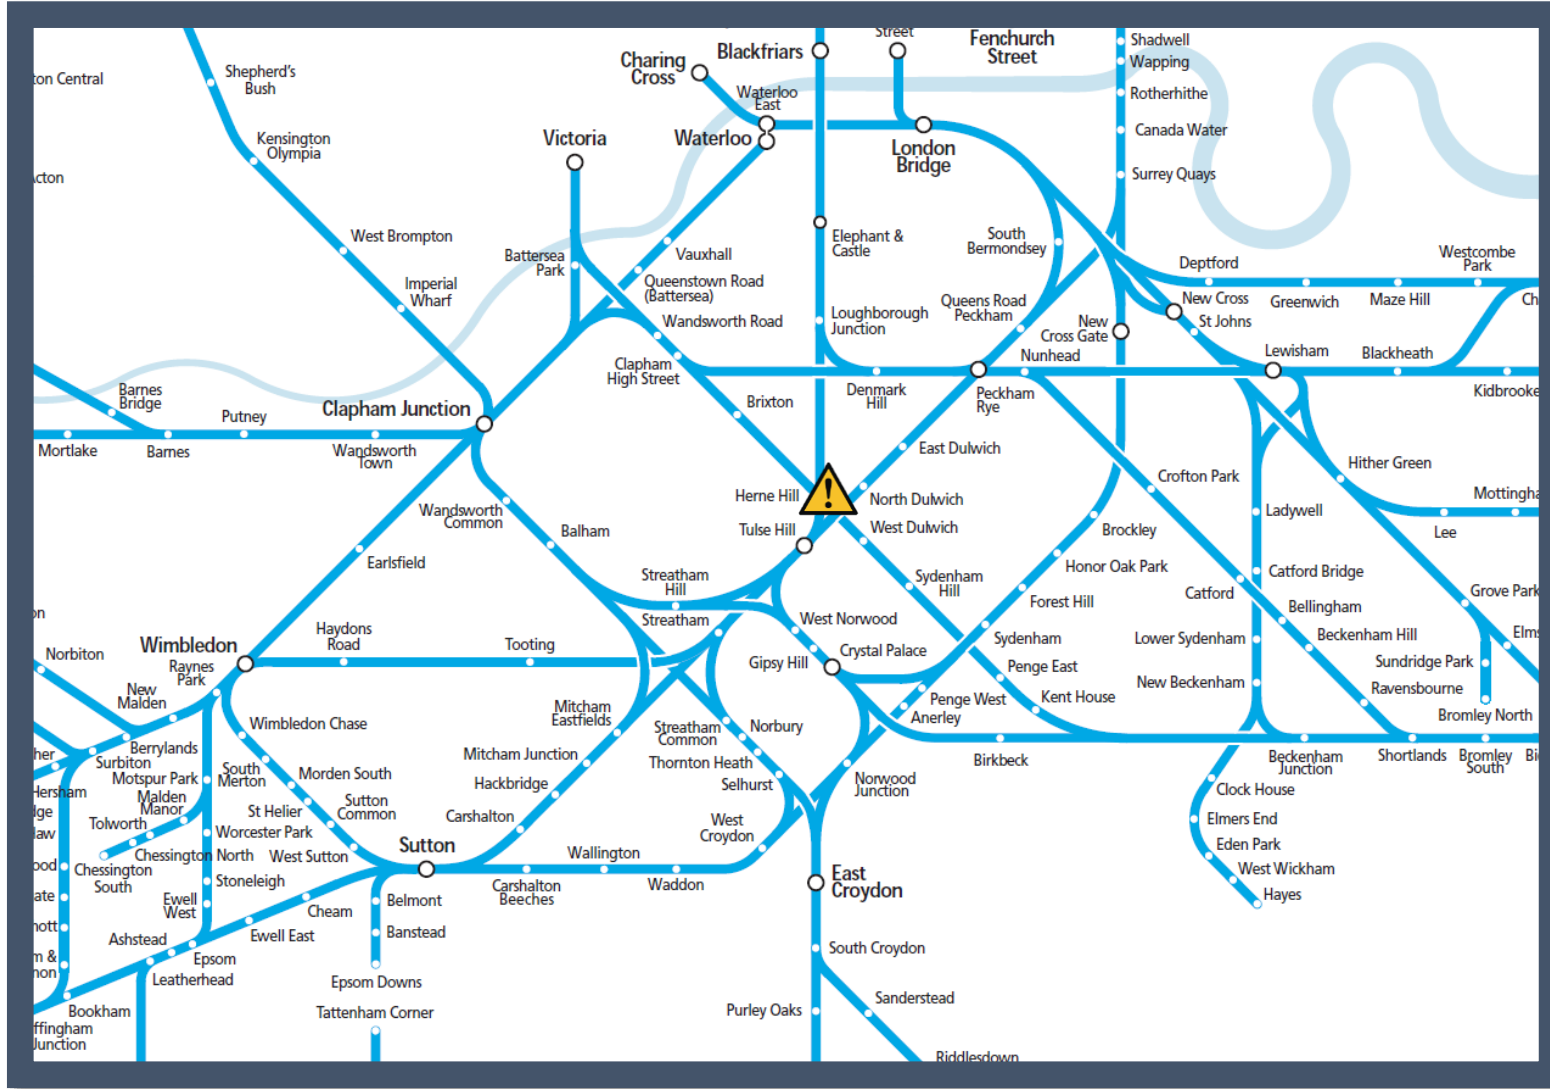

# A fault with the signalling system between Streatham and London Blackfriars TOC affected: Thameslink

Key:

Disruption