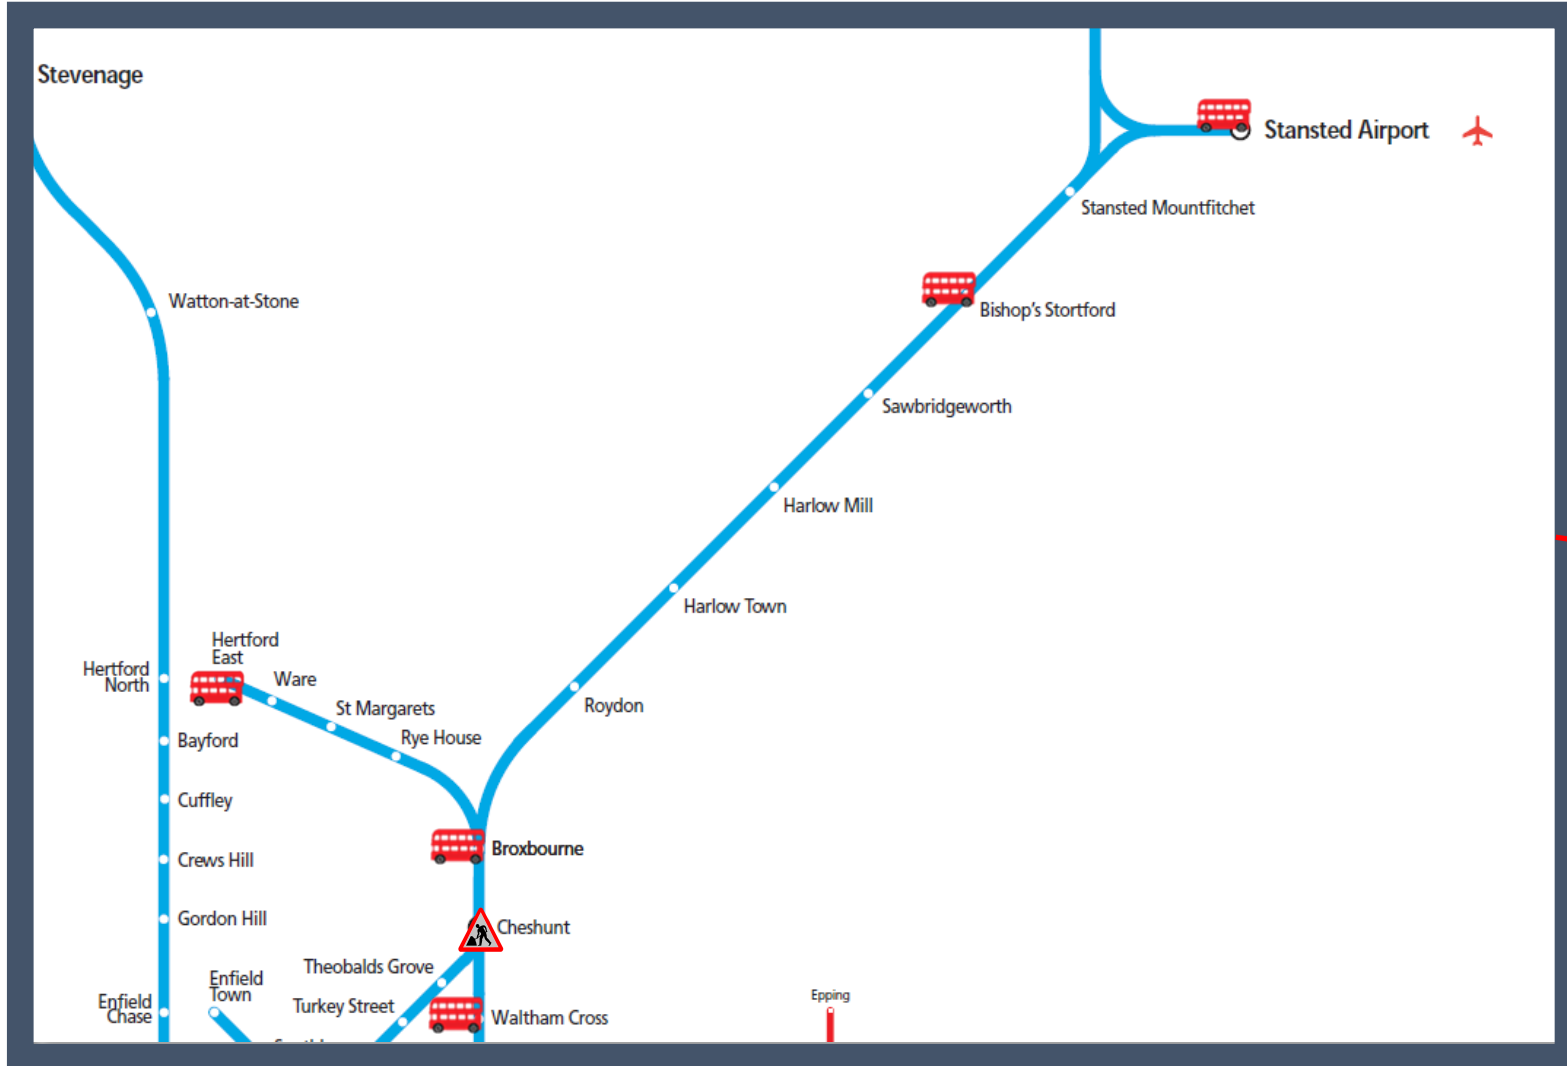

Buses replace trains between Hertford East and Broxbourne / Waltham Cross.

TOC affected: Greater Anglia

Key:

Engineering Works

Bus Replacement Services