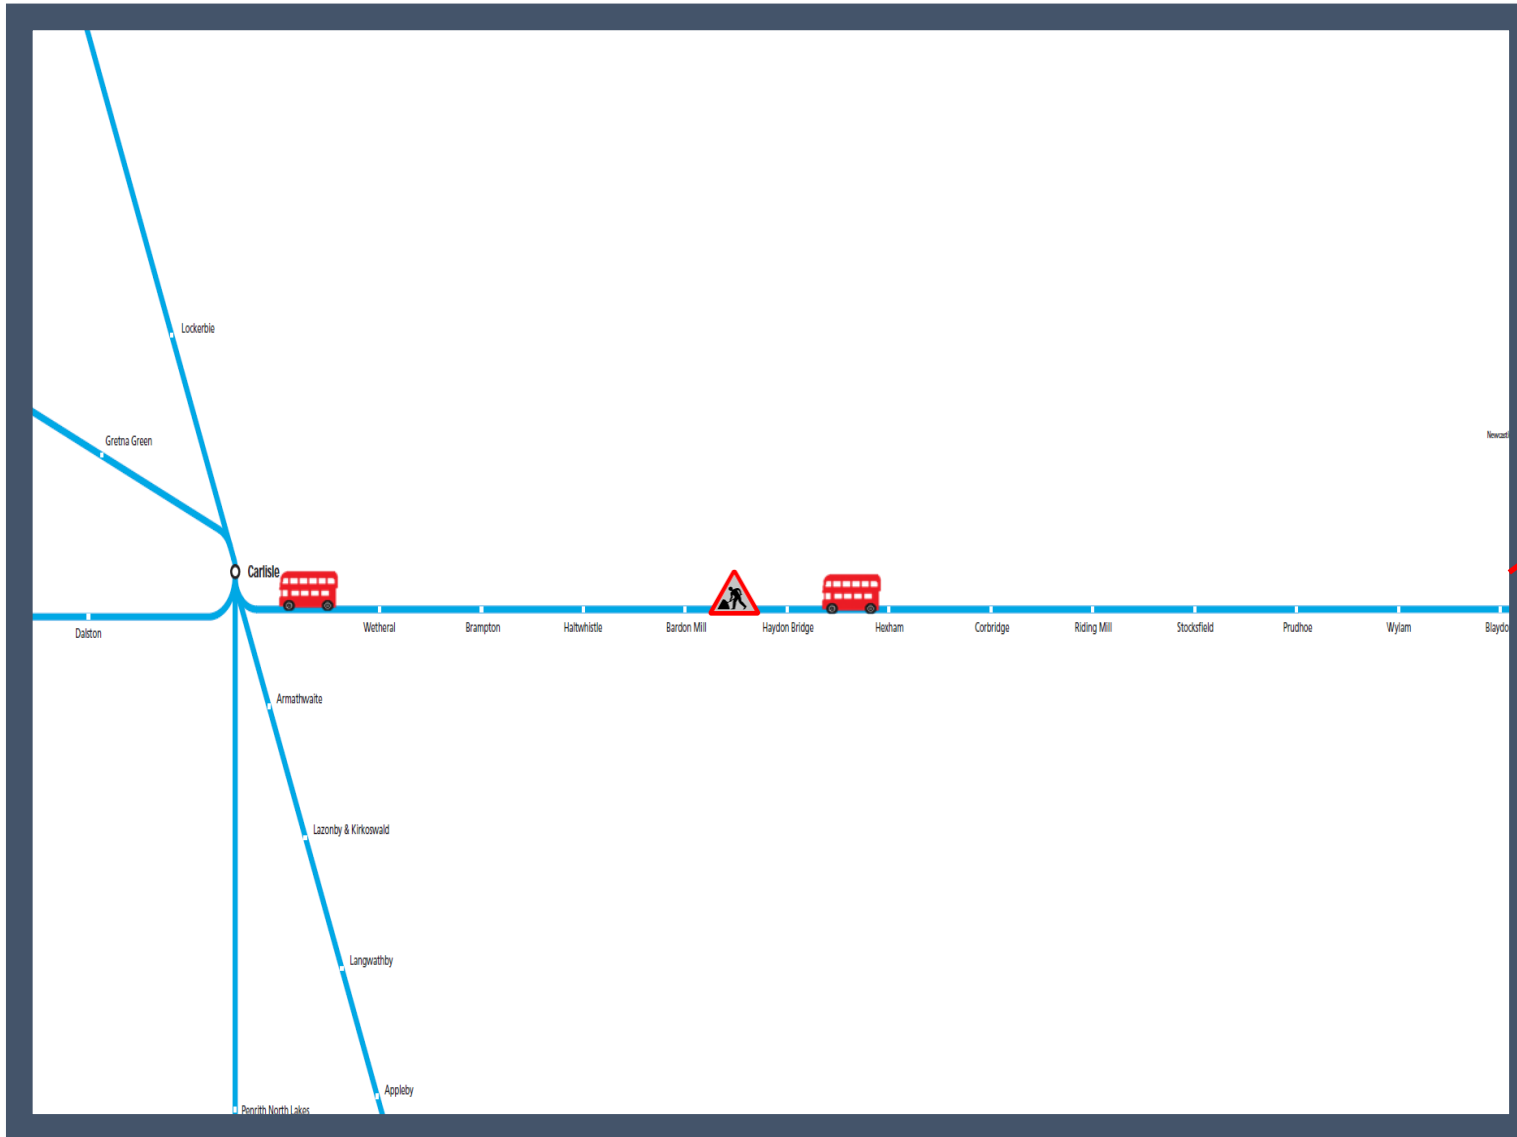

Buses replace trains between Carlisle and Hexham

TOC affected Northern

Key:

Engineering Works

Bus Replacement Services