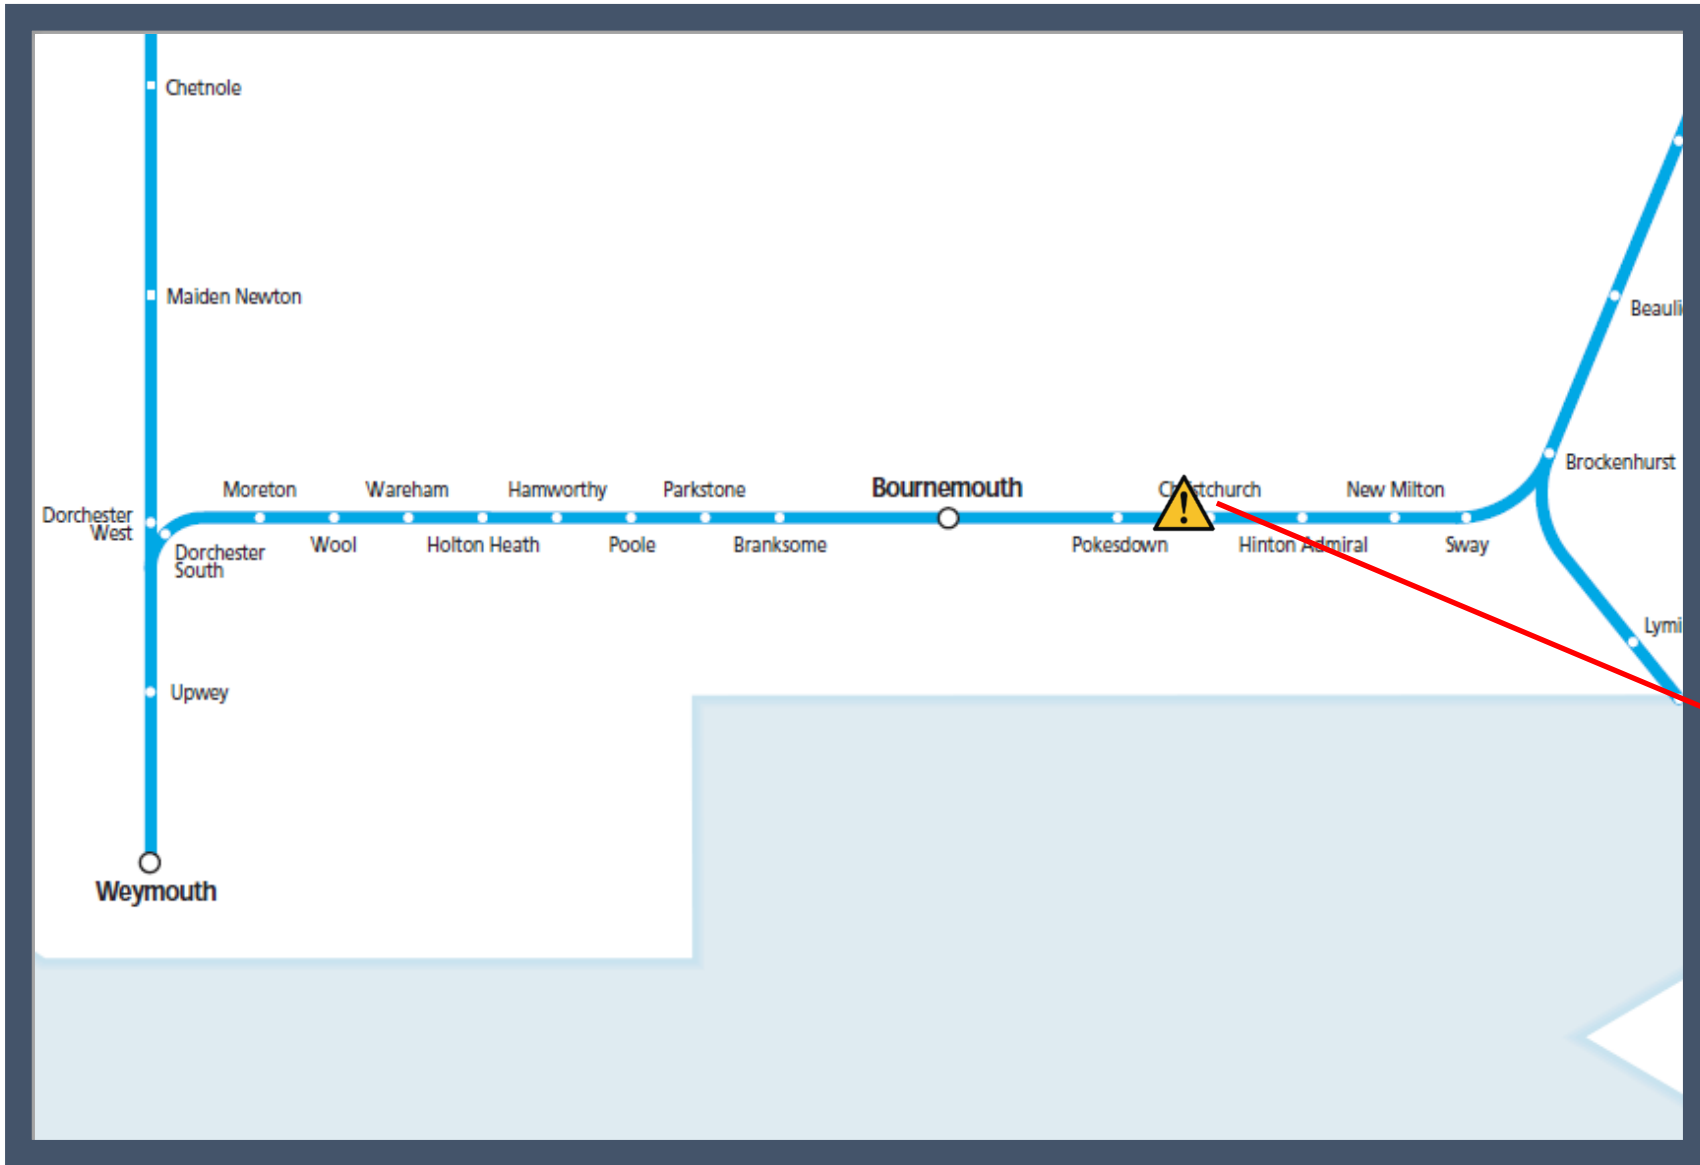

Heavy rain between Bournemouth and Brockenhurst

TOCs affected: CrossCountry, South Western Railway

Key:

Disruption