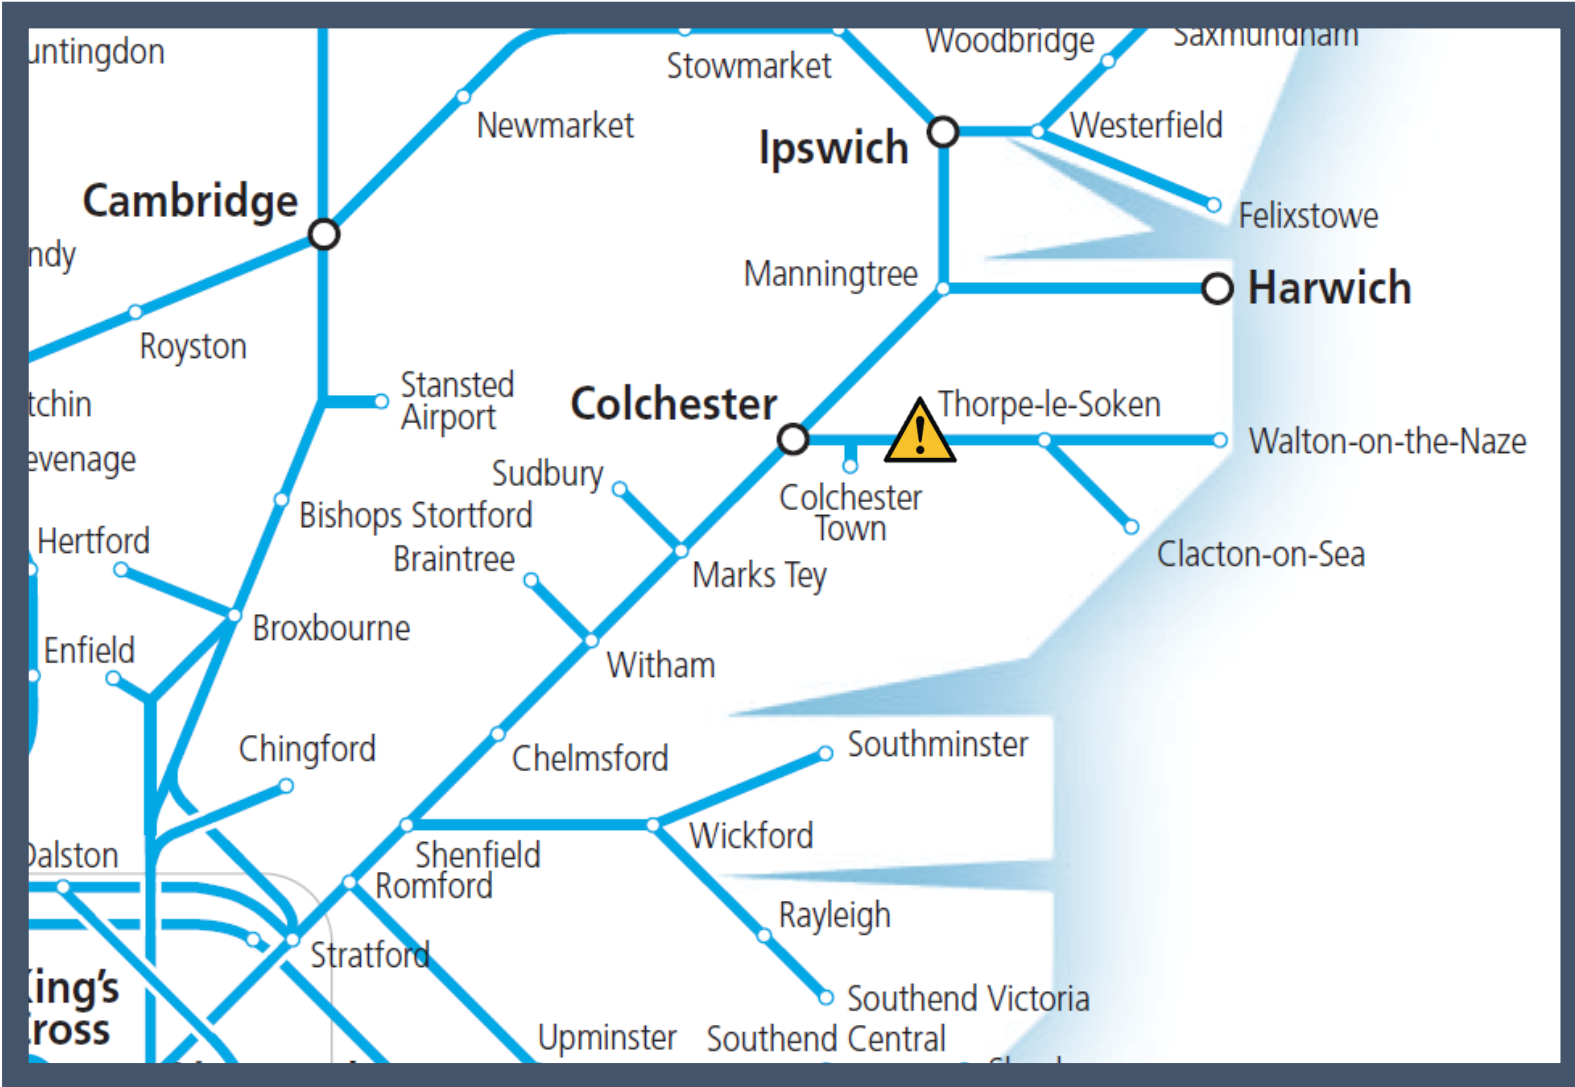

# A train fault between Hythe and Wivenhoe

TOC affected: Greater Anglia

Key:

	Disruption
--	------------