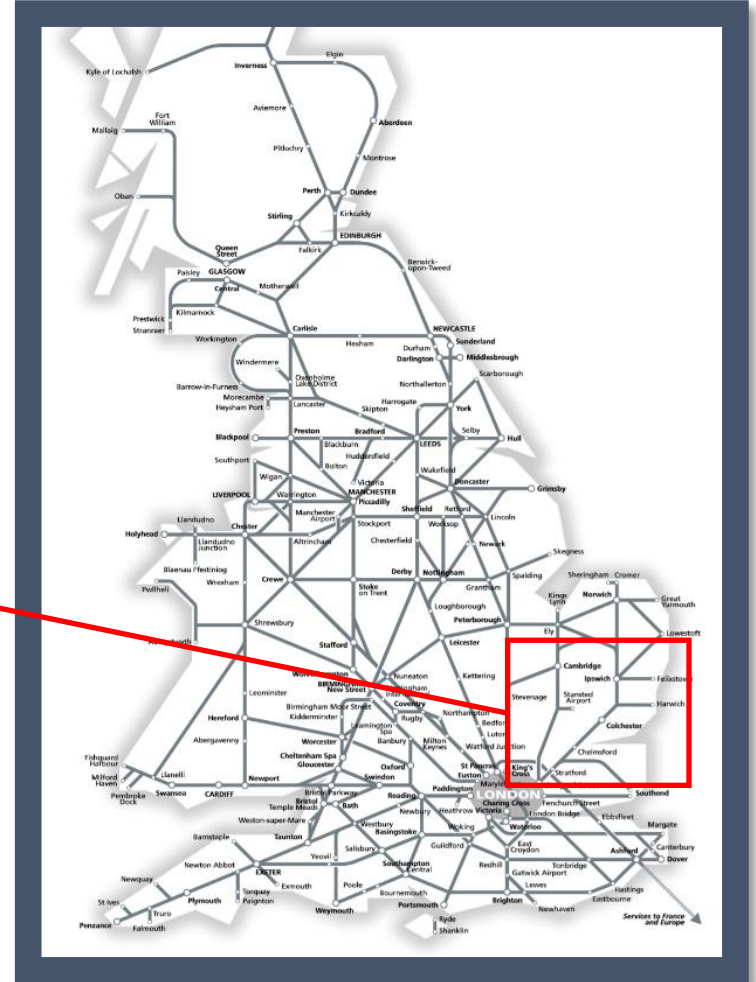

# A train fault between Hythe and Wivenhoe

TOC affected: Greater Anglia

Key:

	Disruption
--	------------