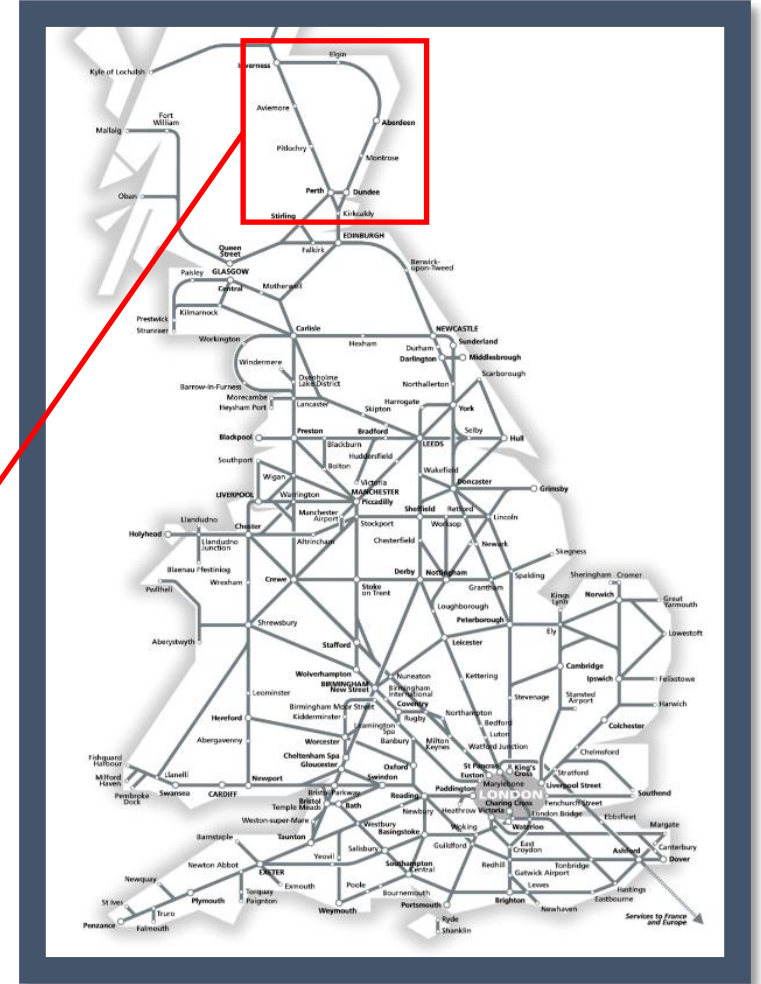

A fault with the signalling system between Carrbridge and Inverness and speed restrictions between Perth and Kingussie TOC affected: ScotRail

Key:

Disruption