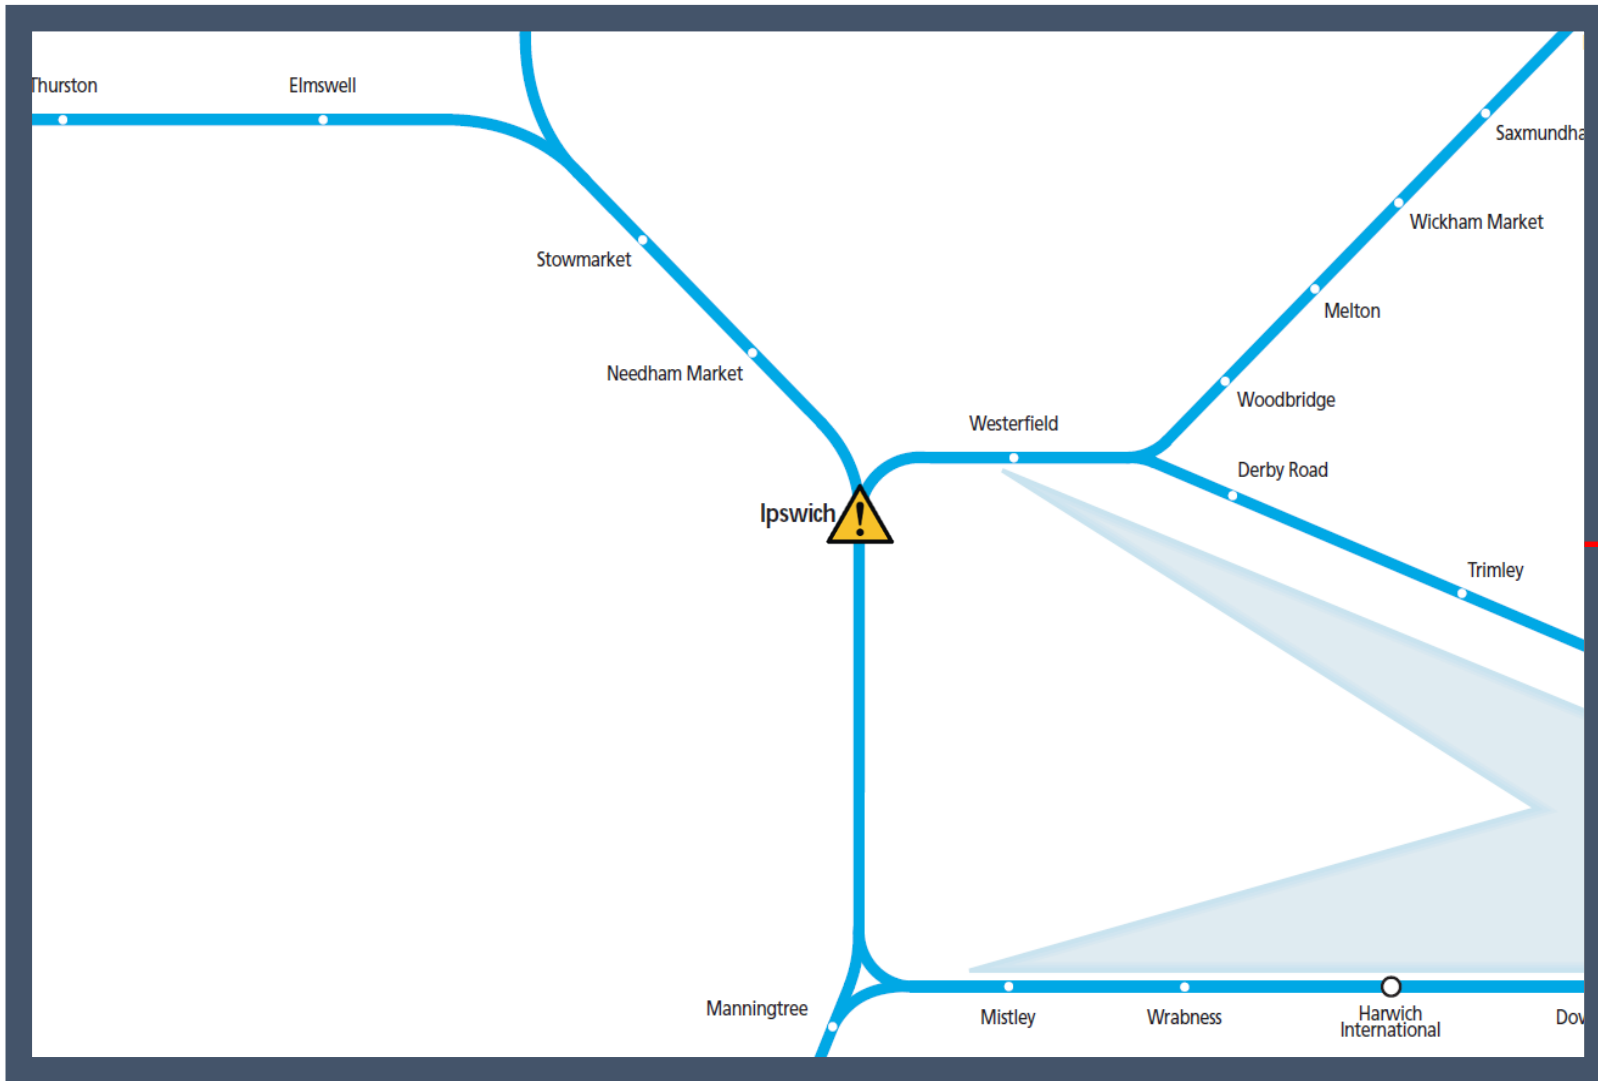

A fault with the signalling system at Ipswich

TOC affected: Greater Anglia

Key:

Disruption